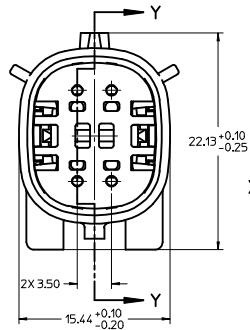

2X10 - STANDARD (STD)

2X10 - UL V0*

UL V0 UNIQUE FEATURE
Partial1
SCALE 10:1

* MINOR GEOMETRY CHANGE THAN STANDARD CONFIGURATION.
SEE NOTE 2a FOR MORE INFORMATION

SYMBOLS	THIS DRAWING CONTAINS INFORMATION THAT IS PROPRIETARY TO MOLEX ELECTRONIC TECHNOLOGIES, LLC AND SHOULD NOT BE USED WITHOUT WRITTEN PERMISSION		CURRENT REV DESC:		molex
	DIMENSION UNITS	SCALE			
▽ = 0	mm	1.5:1	EC NO: 171650		MX150 BLADE DUAL ROW SEALED ASSEMBLY MAT SEAL
▽ = 0	GENERAL TOLERANCES (UNLESS SPECIFIED)		DRWN: PMANJUNATHAC 2018/01/03		
▽ = 0	ANGULAR TOL ± 1.0°		CHK'D: MVANSLAMBROU 2018/02/16		
▽ = 0	4 PLACES ±		APPR: MVANSLAMBROU 2018/02/16		
▽ = 0	3 PLACES ±		INITIAL REVISION:		
▽ = 0	2 PLACES ± 0.1		DRWN: APROFFITT 2014/04/28		
▽ = 0	1 PLACE ± 0.2		APPR: VKOSHY 2014/05/14		
▽ = 0	0 PLACES ±		THIRD ANGLE PROJECTION		
▽ = 0	DRAFT WHERE APPLICABLE MUST REMAIN WITHIN DIMENSIONS		DRAWING	SERIES	DOCUMENT NUMBER
			A1-SIZE	33482	SD-33482-0001
					DOC TYPE DOC PART REVISION
					PSD 001 E2
					PRODUCT CUSTOMER DRAWING
					CUSTOMER
					GENERAL MARKET
					SHEET NUMBER
					2 OF 11

KEY CONFIGURATIONS

KEY A

KEY B

KEY C

KEY D

REVISED IEC NO. UAU2016-0465 DRAWN: PROFFITT 2015/10/06 CHECKED: BRUSZENSKI 2015/10/06 APPR: IKOSHY 2015/10/07	QUALITY SYMBOLS	GENERAL TOLERANCES (UNLESS SPECIFIED)	DIMENSION STYLE	SCALE	DESIGN UNITS	THIRD ANGLE PROJECTION
	▽=0	mm INCH	MM ONLY	4:1	METRIC	☉
	▽=0	4 PLACES ± --- ± ---	DRAWN BY	DATE	TITLE	
	▽=0	3 PLACES ± --- ± ---	MYANSLAMBROU	04-27-06	MX150 2X2 BLADE SEALED ASSEMBLY MAT SEAL	
	2 PLACES ± 0.10 ± ---	CHECKED BY	DATE	MATERIAL NO.		
	1 PLACE ± 0.3 ± ---	DGRIFFITHS	06-22-06	SD-33482-041		
	0 PLACE ± ±	APPROVED BY	DATE	SHEET NO.		
		SMARCEAU	06-22-06	2 OF 5		
		ANGULAR ± 3 °	SEE BOM	DOCUMENT NO.		
		DRAFT WHERE APPLICABLE MUST REMAIN WITHIN DIMENSIONS	THIS DRAWING CONTAINS INFORMATION THAT IS PROPRIETARY TO MOLEX INCORPORATED AND SHOULD NOT BE USED WITHOUT WRITTEN PERMISSION			