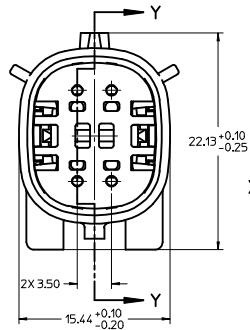

KEY CONFIGURATIONS

KEY A

KEY B

KEY C

KEY D

REVISED IEC NO. UAU2016-0465 DRAWN: PROFFITT 2015/10/06 CHECKED: BRUSZENSKI 2015/10/06 APPR: IKOSHY 2015/10/07	QUALITY SYMBOLS ▽=0 ▽=0 ▽=0	GENERAL TOLERANCES (UNLESS SPECIFIED)		DIMENSION STYLE MM ONLY	SCALE 4:1	DESIGN UNITS METRIC	THIRD ANGLE PROJECTION
		4 PLACES ± mm ± INCH 3 PLACES ± --- ± --- 2 PLACES ± 0.10 ± --- 1 PLACE ± 0.3 ± --- 0 PLACE ± ±	DRAWN BY MYANSLAMBROU 04-27-06 CHECKED BY DGRIFITHS 06-22-06 APPROVED BY SMARCEAU 06-22-06	TITLE MX150 2X2 BLADE SEALED ASSEMBLY MAT SEAL		MATERIAL NO. SEE BOM	DOCUMENT NO. SD-33482-041
DRAFT WHERE APPLICABLE MUST REMAIN WITHIN DIMENSIONS		THIS DRAWING CONTAINS INFORMATION THAT IS PROPRIETARY TO MOLEX INCORPORATED AND SHOULD NOT BE USED WITHOUT WRITTEN PERMISSION					

PARTIAL X-X
SCALE 4:1

PRIMARY LOCK REINFORCER (PLR) SHOWN
IN PRE-STAGED POSITION

SECTION Z-Z

PRIMARY LOCK REINFORCER (PLR) SHOWN
IN FINAL LOCK POSITION

SECTION Y-Y

REVISED IEC NO. UAU2016-0465 DRAWN: PROFFITT 2015/10/06 CHECKED: BRUSZENSKI 2015/10/06 APPR: WOSHY 2015/10/07	QUALITY SYMBOLS	GENERAL TOLERANCES (UNLESS SPECIFIED)	DIMENSION STYLE	SCALE	DESIGN UNITS	THIRD ANGLE PROJECTION	
	∇=0 ∇=0 ∇=0	4 PLACES ± mm ± INCH 3 PLACES ± --- ± --- 2 PLACES ± 0.10 ± --- 1 PLACE ± 0.3 ± --- 0 PLACE ± ±	MM ONLY	4:1	METRIC	DRAWN BY: MYANSLAMBROU 04-27-06 CHECKED BY: DGRIFITHS 06-22-06 APPROVED BY: SMARCEAU 06-22-06	TITLE: MX150 2X2 BLADE SEALED ASSEMBLY MAT SEAL MATERIAL NO. SEE BOM DOCUMENT NO. SD-33482-041
	∇=0 ∇=0 ∇=0	ANGULAR ± 3 ° DRAFT WHERE APPLICABLE MUST REMAIN WITHIN DIMENSIONS	SIZE D THIS DRAWING CONTAINS INFORMATION THAT IS PROPRIETARY TO MOLEX INCORPORATED AND SHOULD NOT BE USED WITHOUT WRITTEN PERMISSION	SHEET NO. 3 OF 5			