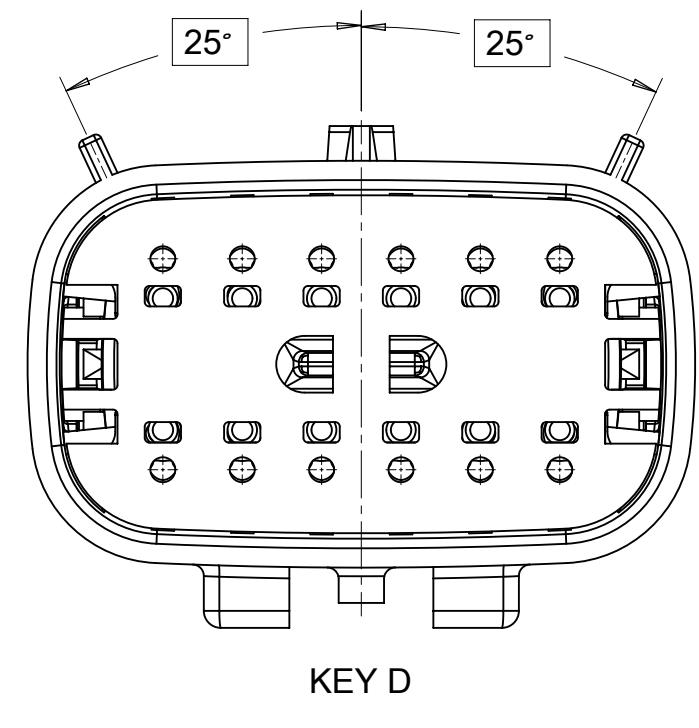

SHEET DESCRIPTION
CONFIGURATIONS

2X2 - STANDARD (STD)

2X2 - UL V0*

2X3 - STANDARD (STD)

2X3 - LENGTHENED

2X4 - STANDARD (STD)

2X6 - STANDARD (STD)

2X8 - STANDARD (STD)

2X10 - STANDARD (STD)

2X10 - UL V0*

UL V0 UNIQUE FEATURE
Partial1
SCALE 10:1

* MINOR GEOMETRY CHANGE THAN STANDARD CONFIGURATION.
SEE NOTE 2a FOR MORE INFORMATION

SYMBOLS	THIS DRAWING CONTAINS INFORMATION THAT IS PROPRIETARY TO MOLEX ELECTRONIC TECHNOLOGIES, LLC AND SHOULD NOT BE USED WITHOUT WRITTEN PERMISSION		CURRENT REV DESC:		molex
	DIMENSION UNITS	SCALE			
▽ = 0	mm	1.5:1	EC NO: 171650		MX150 BLADE DUAL ROW SEALED ASSEMBLY MAT SEAL
▽ = 0	GENERAL TOLERANCES (UNLESS SPECIFIED)		DRWN: PMANJUNATHAC 2018/01/03		
▽ = 0	ANGULAR TOL ± 1.0°		CHK'D: MVANSLAMBROU 2018/02/16		
▽ = 0	4 PLACES ±		APPR: MVANSLAMBROU 2018/02/16		
▽ = 0	3 PLACES ±		INITIAL REVISION:		
▽ = 0	2 PLACES ± 0.1		DRWN: APROFFITT 2014/04/28		
▽ = 0	1 PLACE ± 0.2		APPR: VKOSHY 2014/05/14		
▽ = 0	0 PLACES ±		THIRD ANGLE PROJECTION		
▽ = 0	DRAFT WHERE APPLICABLE MUST REMAIN WITHIN DIMENSIONS		DRAWING	SERIES	DOCUMENT NUMBER
			A1-SIZE	33482	SD-33482-0001
					DOC TYPE DOC PART REVISION
					PSD 001 E2
					PRODUCT CUSTOMER DRAWING
					CUSTOMER
					GENERAL MARKET
					SHEET NUMBER
					2 OF 11

SHEET DESCRIPTION
KEY CONFIGURATIONS CONT.

2X6

KEY A

KEY B

KEY C

KEY D

2X8

KEY A

KEY B

KEY C

KEY D

2X10

KEY A

KEY B

KEY C

KEY D