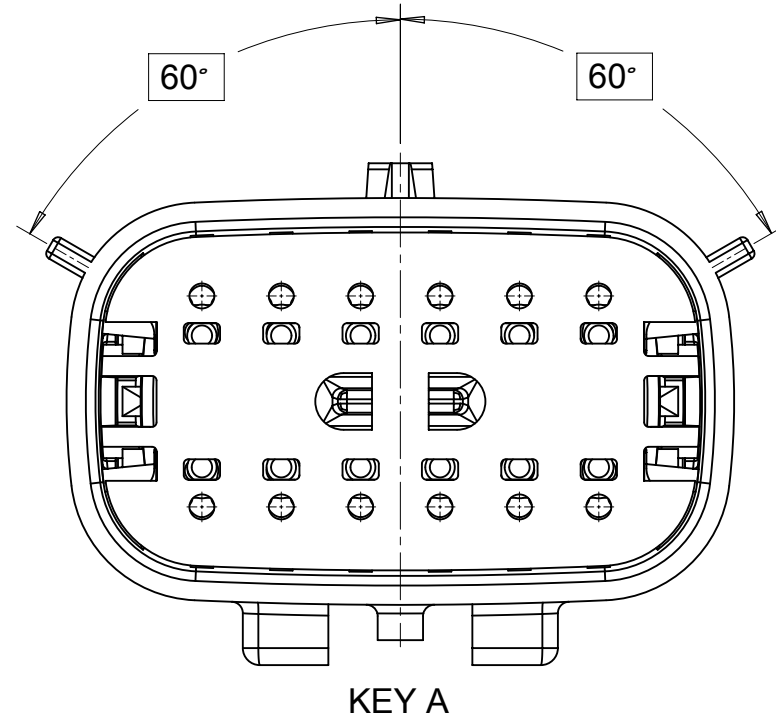

SHEET DESCRIPTION
CONFIGURATIONS

2X2 - STANDARD (STD)

2X2 - UL V0*

2X3 - STANDARD (STD)

2X3 - LENGTHENED

2X4 - STANDARD (STD)

2X6 - STANDARD (STD)

2X8 - STANDARD (STD)

2X10 - STANDARD (STD)

2X10 - UL V0*

UL V0 UNIQUE FEATURE
Partial1
SCALE 10:1

* MINOR GEOMETRY CHANGE THAN STANDARD CONFIGURATION.
SEE NOTE 2a FOR MORE INFORMATION

SYMBOLS	THIS DRAWING CONTAINS INFORMATION THAT IS PROPRIETARY TO MOLEX ELECTRONIC TECHNOLOGIES, LLC AND SHOULD NOT BE USED WITHOUT WRITTEN PERMISSION		CURRENT REV DESC:		molex
	DIMENSION UNITS	SCALE			
▽ = 0	mm	1.5:1	EC NO: 171650		MX150 BLADE DUAL ROW SEALED ASSEMBLY MAT SEAL
▽ = 0	GENERAL TOLERANCES (UNLESS SPECIFIED)		DRWN: PMANJUNATHAC 2018/01/03		
▽ = 0	ANGULAR TOL ± 1.0°		CHK'D: MVANSLAMBROU 2018/02/16		
▽ = 0	4 PLACES ±		APPR: MVANSLAMBROU 2018/02/16		
▽ = 0	3 PLACES ±		INITIAL REVISION:		
▽ = 0	2 PLACES ± 0.1		DRWN: APROFFITT 2014/04/28		
▽ = 0	1 PLACE ± 0.2		APPR: VKOSHY 2014/05/14		
▽ = 0	0 PLACES ±		THIRD ANGLE PROJECTION		
▽ = 0	DRAFT WHERE APPLICABLE MUST REMAIN WITHIN DIMENSIONS		DRAWING	SERIES	DOCUMENT NUMBER
			A1-SIZE	33482	SD-33482-0001
					DOC TYPE DOC PART REVISION
					PSD 001 E2
					PRODUCT CUSTOMER DRAWING
					CUSTOMER
					GENERAL MARKET
					SHEET NUMBER
					2 OF 11

SHEET DESCRIPTION
KEY CONFIGURATIONS CONT.

2X6

KEY A

KEY B

KEY C

KEY D

2X8

KEY A