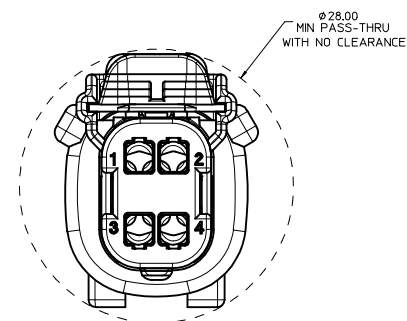

20 19 18 17 16 15 14 13 12 11 10 9 8 7 6 5 4 3 2 1

SYSTEM PACKAGING

CHARTED DIMENSIONS		
RECEPTACLE ASSY PART NUMBER	CONFIGURATION	A
33472-0401 THRU 33472-0452	MX150 2X2 RECEPTACLE SEALED ASSEMBLY - STANDARD	72.78
33472-4401 THRU 33472-4412	MX150 2X2 RECEPTACLE SEALED ASSEMBLY - LENGTHENED	77.21

REVISED IEC NO. UAU2016-0465 DRAWN/PROFIT 2015/10/06 CHYKORUSZENSKI 2015/10/06 APPR:VKOSHY 2015/10/07	QUALITY SYMBOLS	GENERAL TOLERANCES (UNLESS SPECIFIED)	DIMENSION STYLE	SCALE	DESIGN UNITS	THIRD ANGLE PROJECTION
	▽=0	mm INCH	MM ONLY	4:1	METRIC	☉
	▽=0	4 PLACES ± --- ± ---	DRAWN BY DATE			
	▽=0	3 PLACES ± --- ± ---	MYANSLAMBROU 04-27-06			
	2 PLACES ± 0.10 ± ---	CHECKED BY DATE				MX150 2X2 BLADE SEALED ASSEMBLY MAT SEAL molex
	1 PLACE ± 0.3 ± ---	DGRIFLITHS 06-22-06				
	0 PLACE ± ±	APPROVED BY DATE				MATERIAL NO. SEE BOM DOCUMENT NO. SD-33482-041
	ANGULAR ± 3 °	DRAFT WHERE APPLICABLE MUST REMAIN WITHIN DIMENSIONS	SIZE D			SHEET NO. 4 OF 5

19 18 17 16 15 14 13 12 11 10 9 8 7 6 5 4 3 2 1