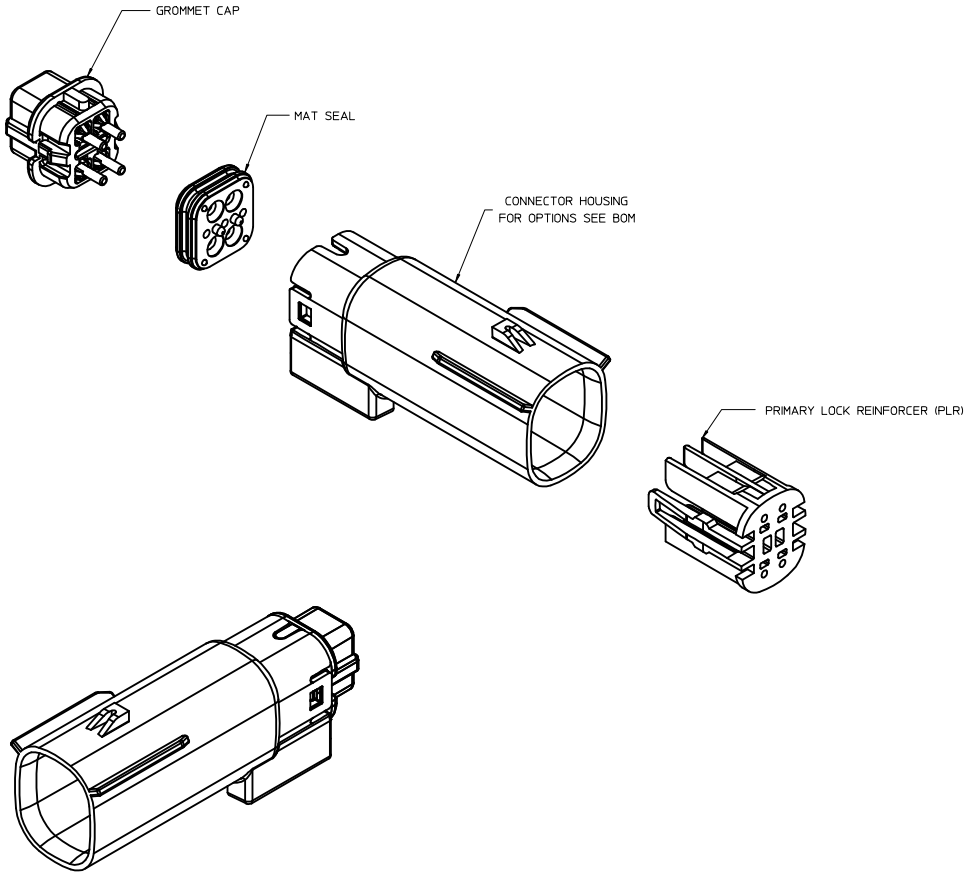

TABLE OF CONTENTS	
SHEET NO.	SHEET DESCRIPTION
1	NOTES
2	KEY CONFIGURATIONS
3	BLADE SEALED ASSEMBLY
4	SYSTEM PACKAGING
5	BOM

NOTES: VALID UNLESS OTHERWISE SPECIFIED

1. GENERAL:
a. APPLICATION SPECIFICATION SEE: AS-33472-100
CONTAINS: PRODUCT INTRODUCTION, PRODUCT SUMMARY, CONNECTOR ASSEMBLY, PACKAGING INFORMATION, CONNECTOR MATING, SERVICE INSTRUCTIONS, ELECTRICAL CONTINUITY CHECKING, CRIMPING, AND TROUBLESHOOTING.
-DESIGNED TO MATE WITH RECEPTACLE SEALED ASSEMBLY SPECIFIED IN MOLEX DRAWING SD-33472-041.
-FOR 15mm BLADE TERMINALS TO BE USED WITH THIS ASSEMBLY SEE MOLEX DRAWING SD-33000-001.
- SYSTEM TO BE USED WITH WIRE WITH DIAMETER RANGE OF 1.4mm TO 2.69mm.
-ASSEMBLY SHIPPED WITH PLR IN PRE-LOCK POSITION
-IN THE EVENT THAT THE PLR IS FOUND IN THE SEATED (FINAL LOCK) POSITION, REFER TO MOLEX SPECIFICATION PS-34646-001, AVAILABLE AT www.molex.com <<http://www.molex.com>>
-ASSEMBLY CONFORMS TO SAE/USCAR-2 REV.4 WITH THE FOLLOWING EXCEPTIONS:
TERMINAL INSERTION FORCE FOR WIRE DIAMETER ABOVE 2.5mm NOT EXCEEDING 2.69mm SHALL NOT EXCEED 45 NEWTONS.

b. PRODUCT SPECIFICATION SEE: PS-33472-000
CONTAINS: PRODUCT INTRODUCTION, PRODUCT SUMMARY, RATINGS (CURRENT, TEMPERATURE, SEALING, AND FLAMMABILITY), AND PRODUCT VALIDATION.

c. PACKAGING SPECIFICATION PER MOLEX DRAWING: PK-31300-635

d. PARTS MUST BE IN COMPLIANCE TO MOLEX CHEMICAL SUBSTANCES FOR PRODUCTS AND PACKAGING SPECIFICATION: ES-40000-5016

e. DATA MUST BE SUBMITTED UNDER THE MOLEX PART NUMBER TO IMDS (COMPANY ID#13255)

2. DESIGN - MATERIALS:
a. CONNECTOR HOUSING, GROMMET CAP, PLR: SPS/NYLON 20% GLASS FILLED
b. MAT SEAL: INTERNALLY LUBRICATED SILICONE

3. DESIGN - GEOMETRY:
a. THIS IS A 100% CAD GENERATED PART. THE CAD MATHEMATICAL DATA IS THE MASTER FOR THIS PART. FOR DIMENSIONAL OR ANY INFORMATION NOT SHOWN ON THIS DRAWING, ANALYZE THE CAD MODEL.
b. GEOMETRIC DIMENSIONS AND TOLERANCES PER ASME Y14.5M - 1994
c. EDGES AND UNDIMENSIONED DETAILS PER ISO13715
d. CORNERS SHOWN AS SHARP TO BE R 0.2 MAX.
e. LETTERING SHALL BE 0.15 MAX RAISED IN 0.25 MAX RECESS PAD. THIS INCLUDES RECYCLING CODE, CAVITY ID, VENDOR IDENTIFICATION, AND CUSTOMER MATERIAL NUMBER.
f. VISUAL DEFECTS SHALL MEET COSMETIC STANDARD PS-45499-002 (Class B)
g. LASER MARKING: TBD

INSPECTION NUMBER LOG
LAST NUMBER USED:
ADDED:
REMOVED:

REV	DESCRIPTION
V	UPDATED STATUS AND COMMENTS COLUMNS
U	ADD NEW P/N 33482-4417
T	ADD NEW P/N 33482-4415 33482-4416
S	ADD NEW P/N 33482-4413
R	ADD NEW P/N 33482-4412
Q	UPDATED GROMMET CAP
P3	UPDATED DIMENSIONS
P2	UPDATED DIMENSIONS TO MATCH MODEL
P1	UPDATED NOTES
P	REDRAWN