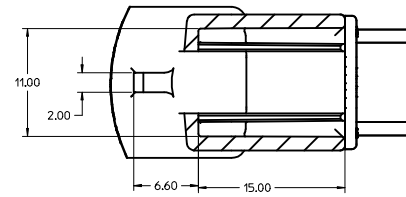

KEY CONFIGURATIONS

KEY A

KEY B

KEY C

KEY D

REVISED IEC NO. UAU2016-0465 DRAWN: PROFFITT 2015/10/06 CHECKED: BRUSZENSKI 2015/10/06 APPR: IKOSHY 2015/10/07	QUALITY SYMBOLS ▽=0 ▽=0 ▽=0	GENERAL TOLERANCES (UNLESS SPECIFIED)		DIMENSION STYLE MM ONLY	SCALE 4:1	DESIGN UNITS METRIC	THIRD ANGLE PROJECTION
		4 PLACES ± mm ± INCH 3 PLACES ± --- ± --- 2 PLACES ± 0.10 ± --- 1 PLACE ± 0.3 ± --- 0 PLACE ± ±	DRAWN BY MYANSLAMBROU 04-27-06 CHECKED BY DGRIFITHS 06-22-06 APPROVED BY SMARCEAU 06-22-06	TITLE MX150 2X2 BLADE SEALED ASSEMBLY MAT SEAL		MATERIAL NO. SEE BOM	DOCUMENT NO. SD-33482-041
DRAFT WHERE APPLICABLE MUST REMAIN WITHIN DIMENSIONS		THIS DRAWING CONTAINS INFORMATION THAT IS PROPRIETARY TO MOLEX INCORPORATED AND SHOULD NOT BE USED WITHOUT WRITTEN PERMISSION					