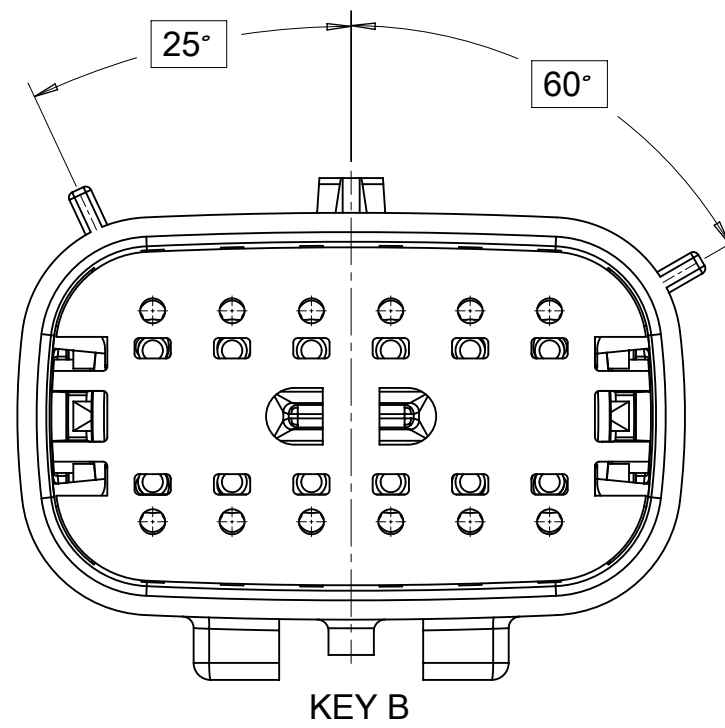

SHEET DESCRIPTION
CONFIGURATIONS

2X2 - STANDARD (STD)

2X2 - UL V0*

2X3 - STANDARD (STD)

2X3 - LENGTHENED

2X4 - STANDARD (STD)

2X6 - STANDARD (STD)

2X8 - STANDARD (STD)

2X10 - STANDARD (STD)

2X10 - UL V0*

UL V0 UNIQUE FEATURE
Partial1
SCALE 10:1

* MINOR GEOMETRY CHANGE THAN STANDARD CONFIGURATION.
SEE NOTE 2a FOR MORE INFORMATION

SYMBOLS	THIS DRAWING CONTAINS INFORMATION THAT IS PROPRIETARY TO MOLEX ELECTRONIC TECHNOLOGIES, LLC AND SHOULD NOT BE USED WITHOUT WRITTEN PERMISSION		CURRENT REV DESC:		molex
	DIMENSION UNITS	SCALE			
▽ = 0	mm	1.5:1	EC NO: 171650		MX150 BLADE DUAL ROW SEALED ASSEMBLY MAT SEAL
▽ = 0	GENERAL TOLERANCES (UNLESS SPECIFIED)		DRWN: PMANJUNATHAC 2018/01/03		
▽ = 0	ANGULAR TOL ± 1.0°		CHK'D: MVANSLAMBROU 2018/02/16		
▽ = 0	4 PLACES ±		APPR: MVANSLAMBROU 2018/02/16		
▽ = 0	3 PLACES ±		INITIAL REVISION:		
▽ = 0	2 PLACES ± 0.1		DRWN: APROFFITT 2014/04/28		
▽ = 0	1 PLACE ± 0.2		APPR: VKOSHY 2014/05/14		
▽ = 0	0 PLACES ±		THIRD ANGLE PROJECTION		
▽ = 0	DRAFT WHERE APPLICABLE MUST REMAIN WITHIN DIMENSIONS		DRAWING	SERIES	DOCUMENT NUMBER
			A1-SIZE	33482	SD-33482-0001
					DOC TYPE DOC PART REVISION
					PSD 001 E2
					PRODUCT CUSTOMER DRAWING
					CUSTOMER
					GENERAL MARKET
					SHEET NUMBER
					2 OF 11

SHEET DESCRIPTION
KEY CONFIGURATIONS CONT.

2X6

KEY A

KEY B

KEY C

KEY D

2X8

KEY A