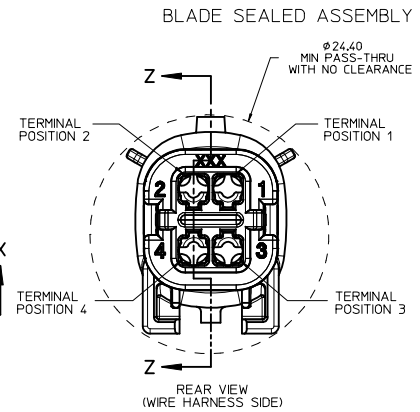

PARTIAL X-X
SCALE 4:1