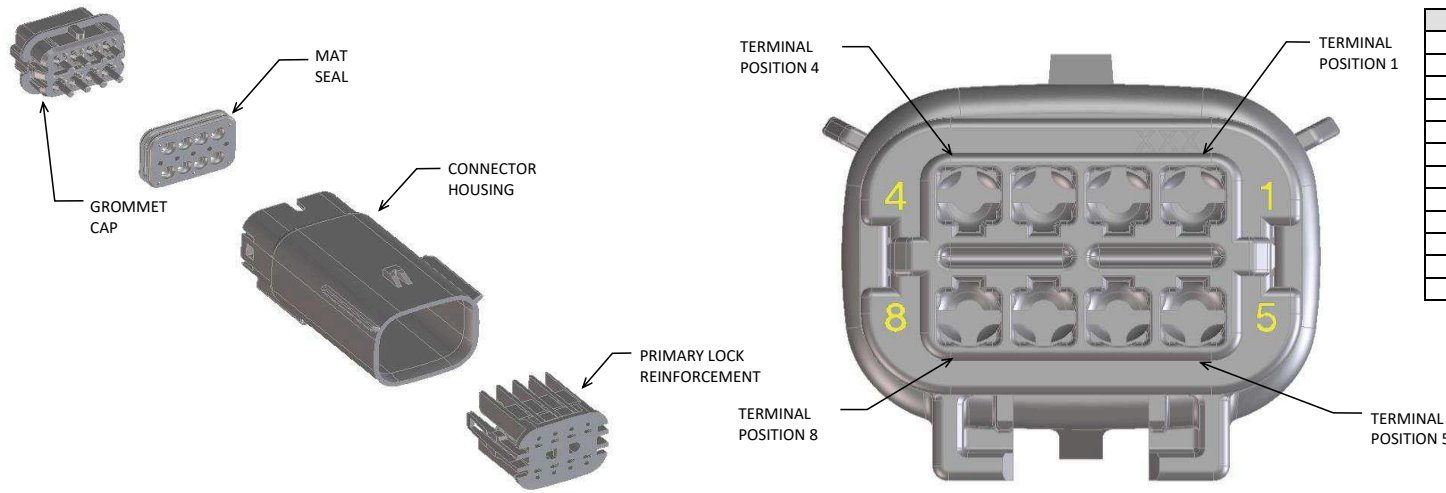

MX150 2X4 BLADE SEALED ASSEMBLY MAT SEAL
BOM AND PIN OUT SHEET

ABBREVIATION	DESCRIPTION	COLOR	MATERIAL
A-BLK	HOUSING, KEYING OPTION A	BLACK	SPS/NYLON GF20
B-LG	HOUSING, KEYING OPTION B	LIGHT GRAY	SPS/NYLON GF20
C-BR	HOUSING, KEYING OPTION C	BROWN	SPS/NYLON GF20
D-GR	HOUSING, KEYING OPTION D	GREEN	SPS/NYLON GF20
C-DG	HOUSING, KEYING OPTION C	DARK GRAY	SPS/NYLON GF20
D-SG	HOUSING, KEYING OPTION D	STONE GRAY	SPS/NYLON GF20
A-YW	HOUSING, KEYING OPTION A	YELLOW	SPS/NYLON GF20
GCP	GROMMET CAP (PLUGGED)	BLACK	SPS/NYLON GF20
GCO	GROMMET CAP (OPEN)	BLACK	SPS/NYLON GF20
PLR	PLR	NATURAL	SPS/NYLON GF20
M-R	MAT SEAL	RUST RED	INHERENTLY LUBRICATED SILICONE
M-B	MAT SEAL	ROYAL BLUE	INHERENTLY LUBRICATED SILICONE

FOR ADDITIONAL INFORMATION SEE SD-33482-0001