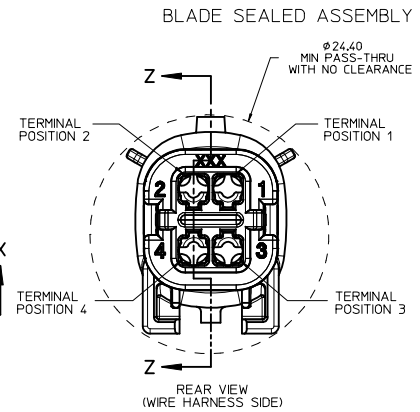

KEY CONFIGURATIONS

KEY A

KEY B

KEY C

KEY D

REVISED IEC NO. UAU2016-0465 DRAWN: PROFFITT 2015/10/06 CHECKED: BRUSZENSKI 2015/10/06 APPR: IKOSHY 2015/10/07	QUALITY SYMBOLS ▽=0 ▽=0 ▽=0	GENERAL TOLERANCES (UNLESS SPECIFIED)		DIMENSION STYLE MM ONLY	SCALE 4:1	DESIGN UNITS METRIC	THIRD ANGLE PROJECTION
		4 PLACES ± mm ± INCH 3 PLACES ± --- ± --- 2 PLACES ± 0.10 ± --- 1 PLACE ± 0.3 ± --- 0 PLACE ± ±	DRAWN BY MYANSLAMBROU 04-27-06 CHECKED BY DGRIFITHS 06-22-06 APPROVED BY SMARCEAU 06-22-06	TITLE MX150 2X2 BLADE SEALED ASSEMBLY MAT SEAL		MATERIAL NO. SEE BOM	DOCUMENT NO. SD-33482-041
DRAFT WHERE APPLICABLE MUST REMAIN WITHIN DIMENSIONS		THIS DRAWING CONTAINS INFORMATION THAT IS PROPRIETARY TO MOLEX INCORPORATED AND SHOULD NOT BE USED WITHOUT WRITTEN PERMISSION					