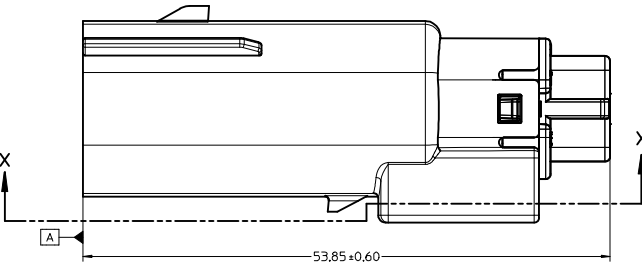

KEY CONFIGURATIONS

KEY A

KEY B

KEY C

KEY D

REVISED IEC NO. UAU2016-0465 DRAWN: PROFFITT 2015/10/06 CHECKED: BRUSZENSKI 2015/10/06 APPR: IKOSHY 2015/10/07	QUALITY SYMBOLS	GENERAL TOLERANCES (UNLESS SPECIFIED)	DIMENSION STYLE	SCALE	DESIGN UNITS	THIRD ANGLE PROJECTION
	▽=0	mm INCH	MM ONLY	4:1	METRIC	☉
	▽=0	4 PLACES ± --- ± ---	DRAWN BY	DATE	TITLE	
	▽=0	3 PLACES ± --- ± ---	MYANSLAMBROU	04-27-06	MX150 2X2 BLADE SEALED ASSEMBLY MAT SEAL	
	2 PLACES ± 0.10 ± ---	CHECKED BY	DATE	MATERIAL NO.		
	1 PLACE ± 0.3 ± ---	DGRIFFITHS	06-22-06	SD-33482-041		
	0 PLACE ± ±	APPROVED BY	DATE	SHEET NO.		
		SMARCEAU	06-22-06	2 OF 5		
		ANGULAR ± 3 °	SEE BOM	DOCUMENT NO.		
		DRAFT WHERE APPLICABLE MUST REMAIN WITHIN DIMENSIONS	THIS DRAWING CONTAINS INFORMATION THAT IS PROPRIETARY TO MOLEX INCORPORATED AND SHOULD NOT BE USED WITHOUT WRITTEN PERMISSION			