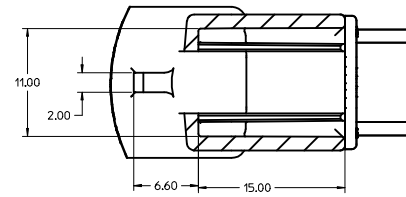

KEY CONFIGURATIONS

KEY A

KEY B

KEY C

KEY D

REVISED IEC NO. UAU2016-0465 DRAWN: PROFFITT 2015/10/06 CHECKED: BRUSZENSKI 2015/10/06 APPR: IKOSHY 2015/10/07	QUALITY SYMBOLS	GENERAL TOLERANCES (UNLESS SPECIFIED)	DIMENSION STYLE	SCALE	DESIGN UNITS	THIRD ANGLE PROJECTION
	▽=0	mm INCH	MM ONLY	4:1	METRIC	☉
	▽=0	4 PLACES ± --- ± ---	DRAWN BY	DATE	TITLE	
	▽=0	3 PLACES ± --- ± ---	MYANSLAMBROU	04-27-06	MX150 2X2 BLADE SEALED ASSEMBLY MAT SEAL	
	2 PLACES ± 0.10 ± ---	CHECKED BY	DATE	MATERIAL NO.		
	1 PLACE ± 0.3 ± ---	DGRIFFITHS	06-22-06	SD-33482-041		
	0 PLACE ± ±	APPROVED BY	DATE	SHEET NO.		
		SMARCEAU	06-22-06	2 OF 5		
		ANGULAR ± 3 °	SEE BOM	DOCUMENT NO.		
		DRAFT WHERE APPLICABLE MUST REMAIN WITHIN DIMENSIONS	THIS DRAWING CONTAINS INFORMATION THAT IS PROPRIETARY TO MOLEX INCORPORATED AND SHOULD NOT BE USED WITHOUT WRITTEN PERMISSION			