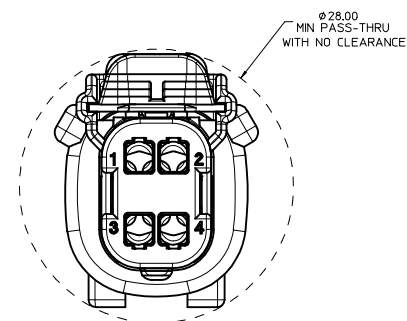

20 19 18 17 16 15 14 13 12 11 10 9 8 7 6 5 4 3 2 1

SYSTEM PACKAGING

CHARTED DIMENSIONS		
RECEPTACLE ASSY PART NUMBER	CONFIGURATION	A
33472-0401 THRU 33472-0452	MX150 2X2 RECEPTACLE SEALED ASSEMBLY - STANDARD	72.78
33472-4401 THRU 33472-4412	MX150 2X2 RECEPTACLE SEALED ASSEMBLY - LENGTHENED	77.21

REVISED IEC NO. UAU2016-0465 DRAWN: PROFFITT 2015/10/06 CHECKED: KRUSZENSKI 2015/10/06 APPR: IKOSHY 2015/10/07	QUALITY SYMBOLS ∇=0 ∇=0 ∇=0	GENERAL TOLERANCES (UNLESS SPECIFIED) mm INCH 4 PLACES ± --- ± --- 3 PLACES ± --- ± --- 2 PLACES ± 0.10 ± --- 1 PLACE ± 0.3 ± --- 0 PLACE ± ±	DIMENSION STYLE MM ONLY	SCALE 4:1	DESIGN UNITS METRIC	THIRD ANGLE PROJECTION	
		ANGULAR ± 3 ° DRAFT WHERE APPLICABLE MUST REMAIN WITHIN DIMENSIONS	DRAWN BY: MYANSLAMBROU 04-27-06 CHECKED BY: DGRIFITHS 06-22-06 APPROVED BY: SMARCEAU 06-22-06	MATERIAL NO. SEE BOM	TITLE MX150 2X2 BLADE SEALED ASSEMBLY MAT SEAL	DOCUMENT NO. SD-33482-041	SHEET NO. 4 OF 5

19 18 17 16 15 14 13 12 11 10 9 8 7 6 5 4 3 2 1