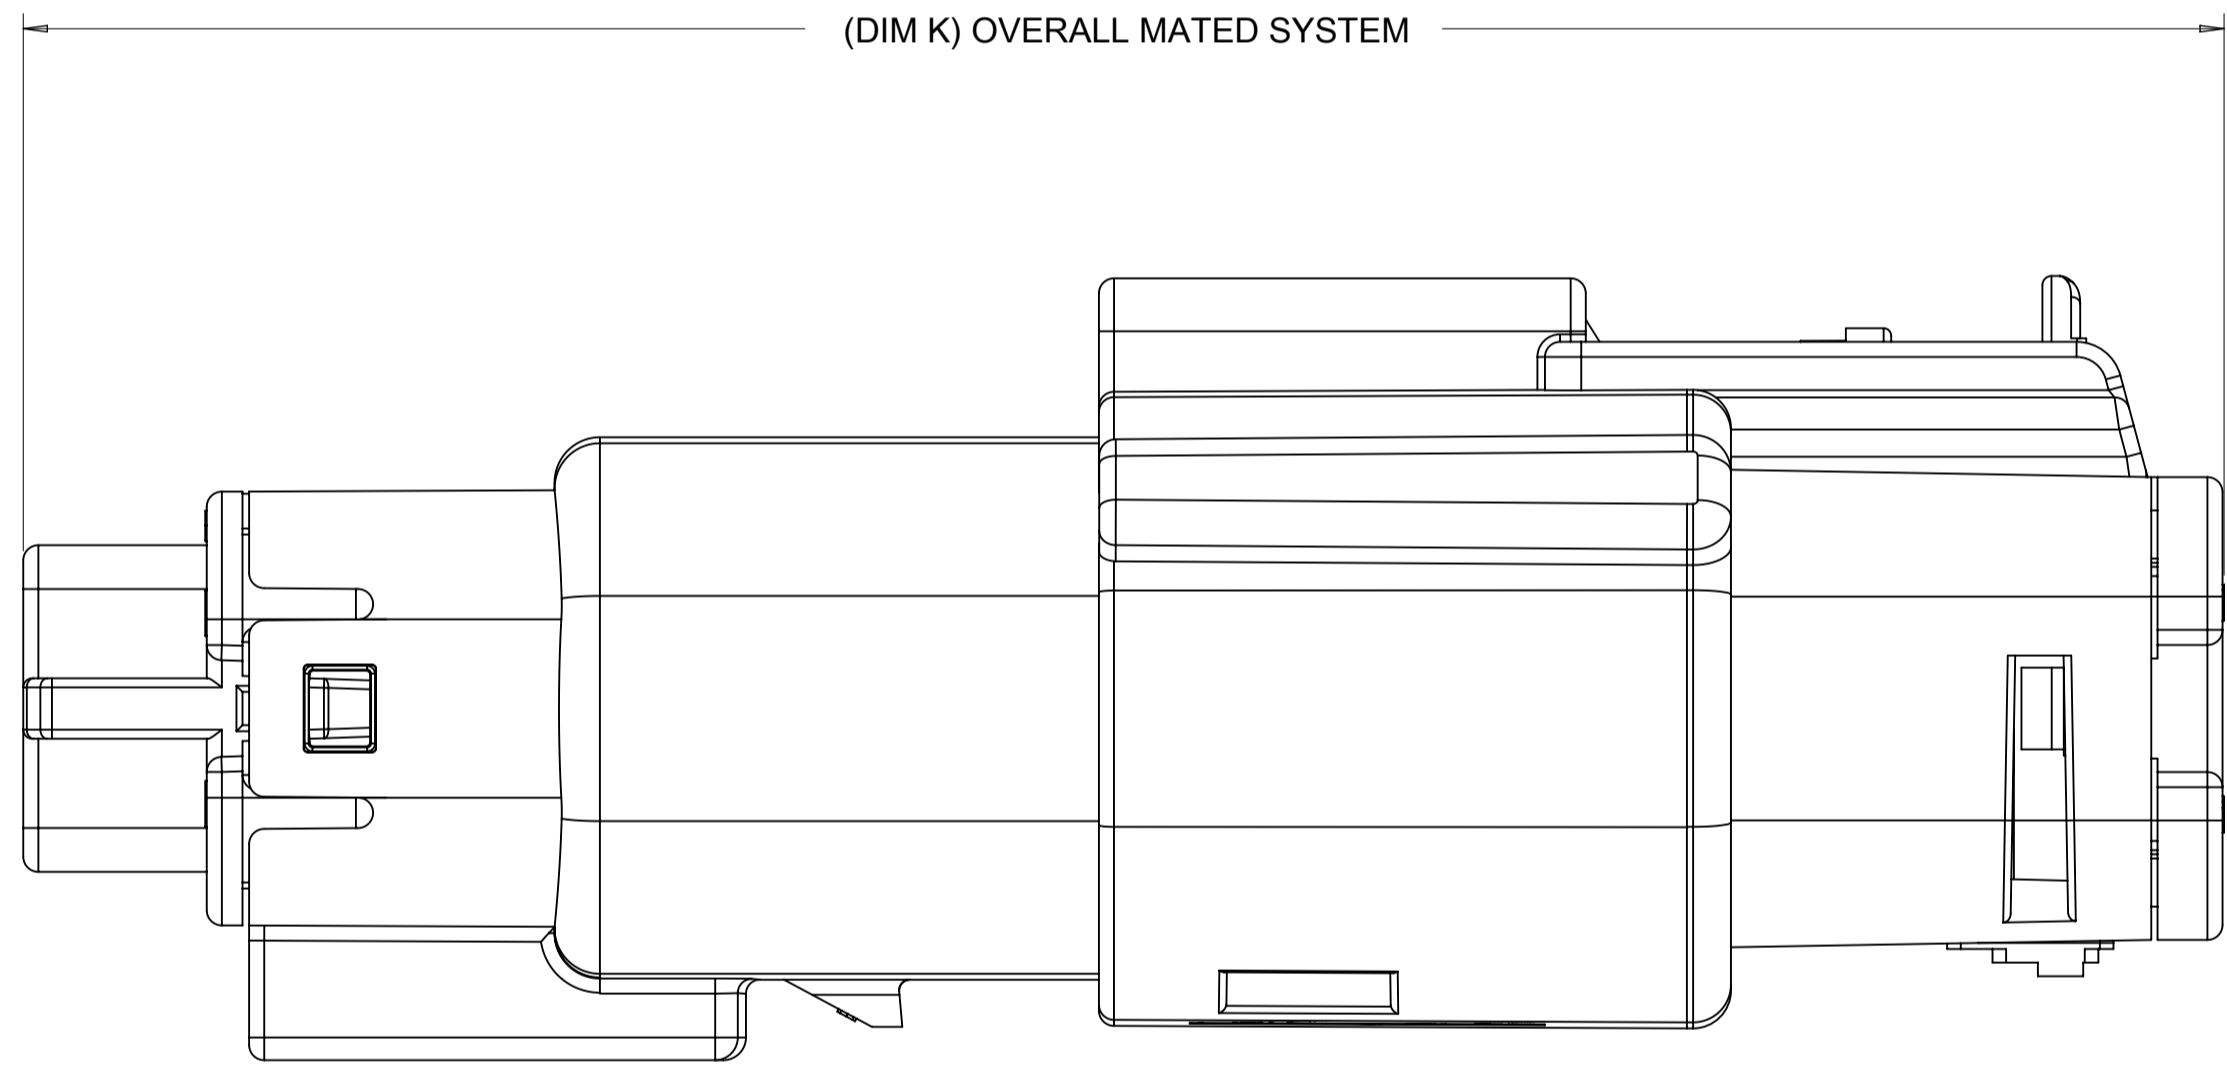

SHEET DESCRIPTION
SYSTEM PACKAGING

CHARTED DIMENSION				
CKT	BLADE CONFIGURATION	RECEPTACLE CONFIGURATION	DIMENSIONS	
			K	L
2X2	STANDARD	W/O CLIPSLOT	72.78	28.00
		W/ CLIPSLOT	72.78	28.50
		LENGTHENED	77.21	28.00
2X3	STANDARD	W/O CLIPSLOT	72.78	28.00
		W/ CLIPSLOT		30.50
	LENGTHENED	W/O CLIPSLOT	74.79	28.00
		W/ CLIPSLOT		30.50
2X4	STANDARD	W/O CLIPSLOT	72.78	29.50
		W/ CLIPSLOT		31.50
2X6	STANDARD	W/O CLIPSLOT	72.79	35.58
		W/ CLIPSLOT		
2X8	STANDARD	W/O CLIPSLOT	72.67	42.25
		W/ CLIPSLOT		
2X10	STANDARD	STANDARD	72.78	49.05

SYMBOLS ▽ = 0 ▽ = 0 ▽ = 0 ▽ = 0 ▽ = 0 ▽ = 0 ▽ = 0 ▽ = 0 ▽ = 0 ▽ = 0	THIS DRAWING CONTAINS INFORMATION THAT IS PROPRIETARY TO MOLEX ELECTRONIC TECHNOLOGIES, LLC AND SHOULD NOT BE USED WITHOUT WRITTEN PERMISSION	DIMENSION UNITS	SCALE	CURRENT REV DESC:						
	mm	4:1	EC NO: 171650 DRWN: PMANJUNATHAC 2018/01/03 CHK'D: MVANSLAMBROU 2018/02/16 APPR: MVANSLAMBROU 2018/02/16							
	GENERAL TOLERANCES (UNLESS SPECIFIED)				INITIAL REVISION:			PRODUCT CUSTOMER DRAWING		
	ANGULAR TOL ± 1.0°				DRWN: APROFFITT 2014/04/28			DOCUMENT NUMBER		
	4 PLACES ±				APPR: VKOSHY 2014/05/14			DOC TYPE | DOC PART | REVISION		
	3 PLACES ±				DRAFT WHERE APPLICABLE MUST REMAIN WITHIN DIMENSIONS			SD-33482-0001 | PSD | 001 | E2		
	2 PLACES ± 0.1				THIRD ANGLE PROJECTION			MATERIAL NUMBER		
	1 PLACE ± 0.2				DRAWING			CUSTOMER		
	0 PLACES ±				A1-SIZE			SHEET NUMBER		
	0 PLACES ±				SERIES			GENERAL MARKET		
				33482			6 OF 11