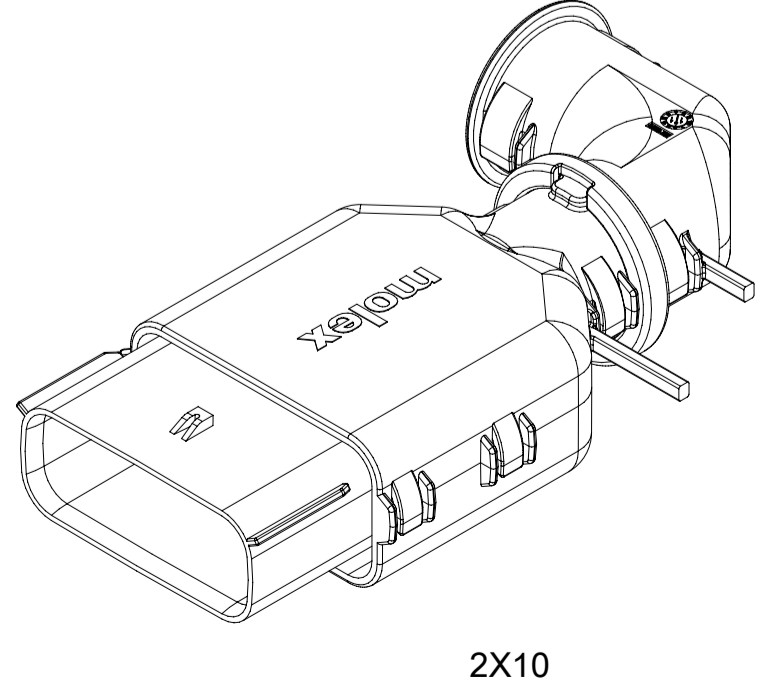

SHEET DESCRIPTION
BACKSHELL NOTES

BACKSHELL NOTES: VALID UNLESS OTHERWISE SPECIFIED

1. GENERAL:
  a. APPLICATION SPECIFICATION SEE: AS-34951-001
  -DESIGNED TO MATE WITH BLADE SEALED ASSEMBLY SPECIFIED IN MOLEX DRAWING SD-33482-0001.
  -SYSTEM TO BE USED WITH WIRE WITHIN DIAMETER RANGE OF 1.2mm TO 2.69mm.
  -COMPONENTS ARE OPTIONAL AND MUST BE PURCHASED SEPERATELY.
  -DESIGN IS OWNED BY SCHLEMMER FOR SCHLEMMER BACKSHELL.
  -DESIGN IS OWNED BY MOLEX FOR MOLEX BACKSHELL.
  -90° ADAPTOR DESIGN IS OWNED BY MOLEX.
  -FOR ADDITIONAL INFORMATION SEE THE BACKSHELL COMPONENT DRAWING SD-34950-0001.