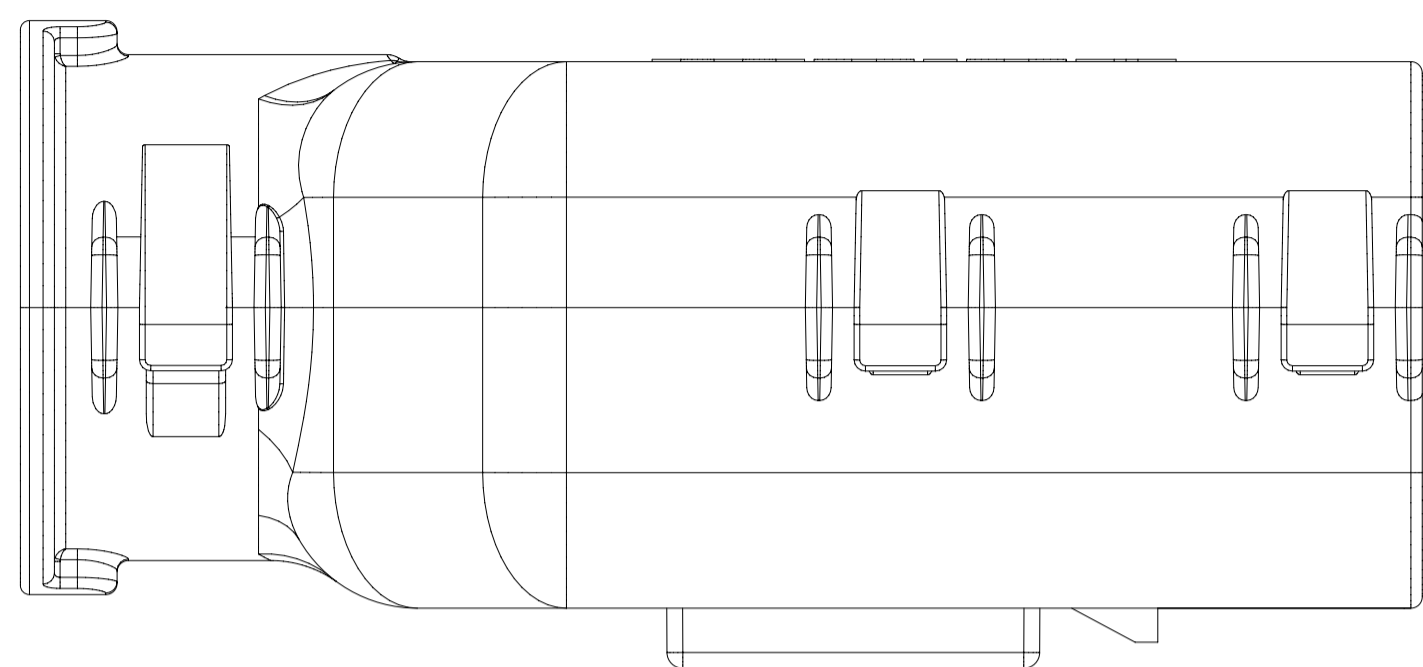

SHEET DESCRIPTION
MOLEX BACKSHELL

SECTION B-B

SYMBOLS = 0 = 0 = 0 = 0 = 0 = 0 = 0 = 0 = 0 = 0	THIS DRAWING CONTAINS INFORMATION THAT IS PROPRIETARY TO MOLEX ELECTRONIC TECHNOLOGIES, LLC AND SHOULD NOT BE USED WITHOUT WRITTEN PERMISSION		SCALE 3:1		CURRENT REV DESC: EC NO: 171650 DRWN: PMANJUNATHAC 2018/01/03 CHK'D: MVANSLAMBROU 2018/02/16 APPR: MVANSLAMBROU 2018/02/16		 MX150 BLADE DUAL ROW SEALED ASSEMBLY MAT SEAL						
	DIMENSION UNITS mm		GENERAL TOLERANCES (UNLESS SPECIFIED) ANGULAR TOL ± 1.0°		INITIAL REVISION: DRWN: APROFFITT 2014/04/28 APPR: VKOSHY 2014/05/14					DOCUMENT NUMBER SD-33482-0001	DOC TYPE PSD	DOC PART 001	REVISION E2
	4 PLACES ± 3 PLACES ± 2 PLACES ± 0.1 1 PLACE ± 0.2 0 PLACES ±		DRAFT WHERE APPLICABLE MUST REMAIN WITHIN DIMENSIONS		THIRD ANGLE PROJECTION 	DRAWING A1-SIZE	SERIES 33482	MATERIAL NUMBER GENERAL MARKET	CUSTOMER GENERAL MARKET	SHEET NUMBER 9 OF 11			
	DOCUMENT STATUS P1	RELEASE DATE 2018/02/16 22:02:26	THIS DRAWING CONTAINS INFORMATION THAT IS PROPRIETARY TO MOLEX ELECTRONIC TECHNOLOGIES, LLC AND SHOULD NOT BE USED WITHOUT WRITTEN PERMISSION	SCALE 3:1	CURRENT REV DESC: EC NO: 171650 DRWN: PMANJUNATHAC 2018/01/03 CHK'D: MVANSLAMBROU 2018/02/16 APPR: MVANSLAMBROU 2018/02/16	INITIAL REVISION: DRWN: APROFFITT 2014/04/28 APPR: VKOSHY 2014/05/14	DOCUMENT NUMBER SD-33482-0001	DOC TYPE PSD	DOC PART 001	REVISION E2