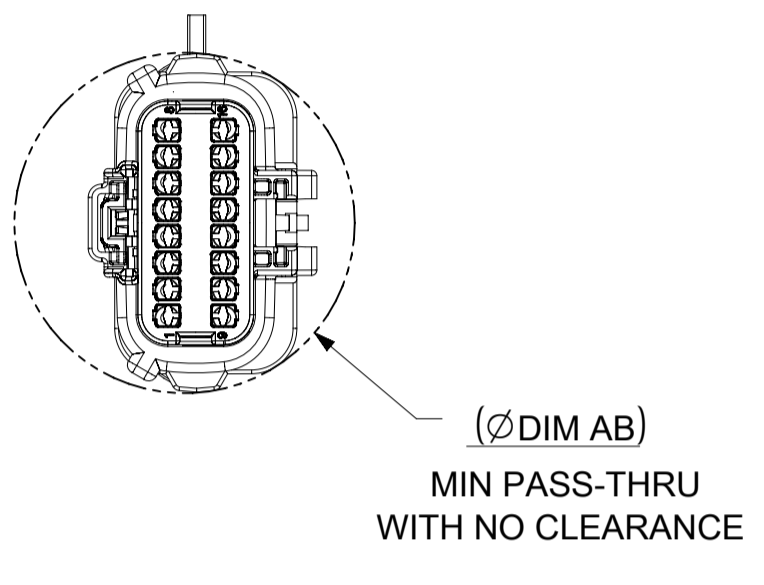

OVERALL MATED SYSTEM WITH RECEPTACLE BACKSHELL