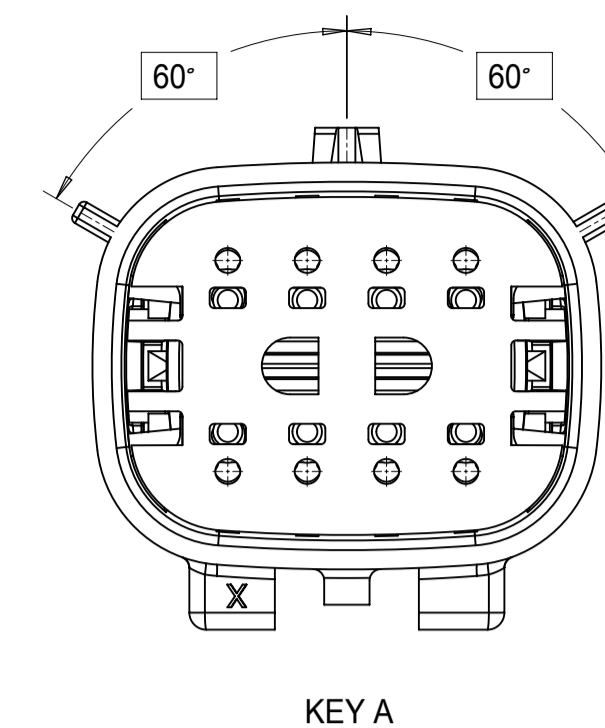

SHEET DESCRIPTION
KEY CONFIGURATIONS

2X2

2X3

2X4

THIS DRAWING CONTAINS INFORMATION THAT IS PROPRIETARY TO MOLEX ELECTRONIC TECHNOLOGIES, LLC AND SHOULD NOT BE USED WITHOUT WRITTEN PERMISSION

SYMBOLS	DIMENSION UNITS	SCALE
	mm	3:1
	GENERAL TOLERANCES (UNLESS SPECIFIED)	
	ANGULAR TOL ± 1.0°	
	4 PLACES	±
	3 PLACES	±
	2 PLACES	± 0.1
	1 PLACE	± 0.2
	0 PLACES	±
	DRAFT WHERE APPLICABLE MUST REMAIN WITHIN DIMENSIONS	