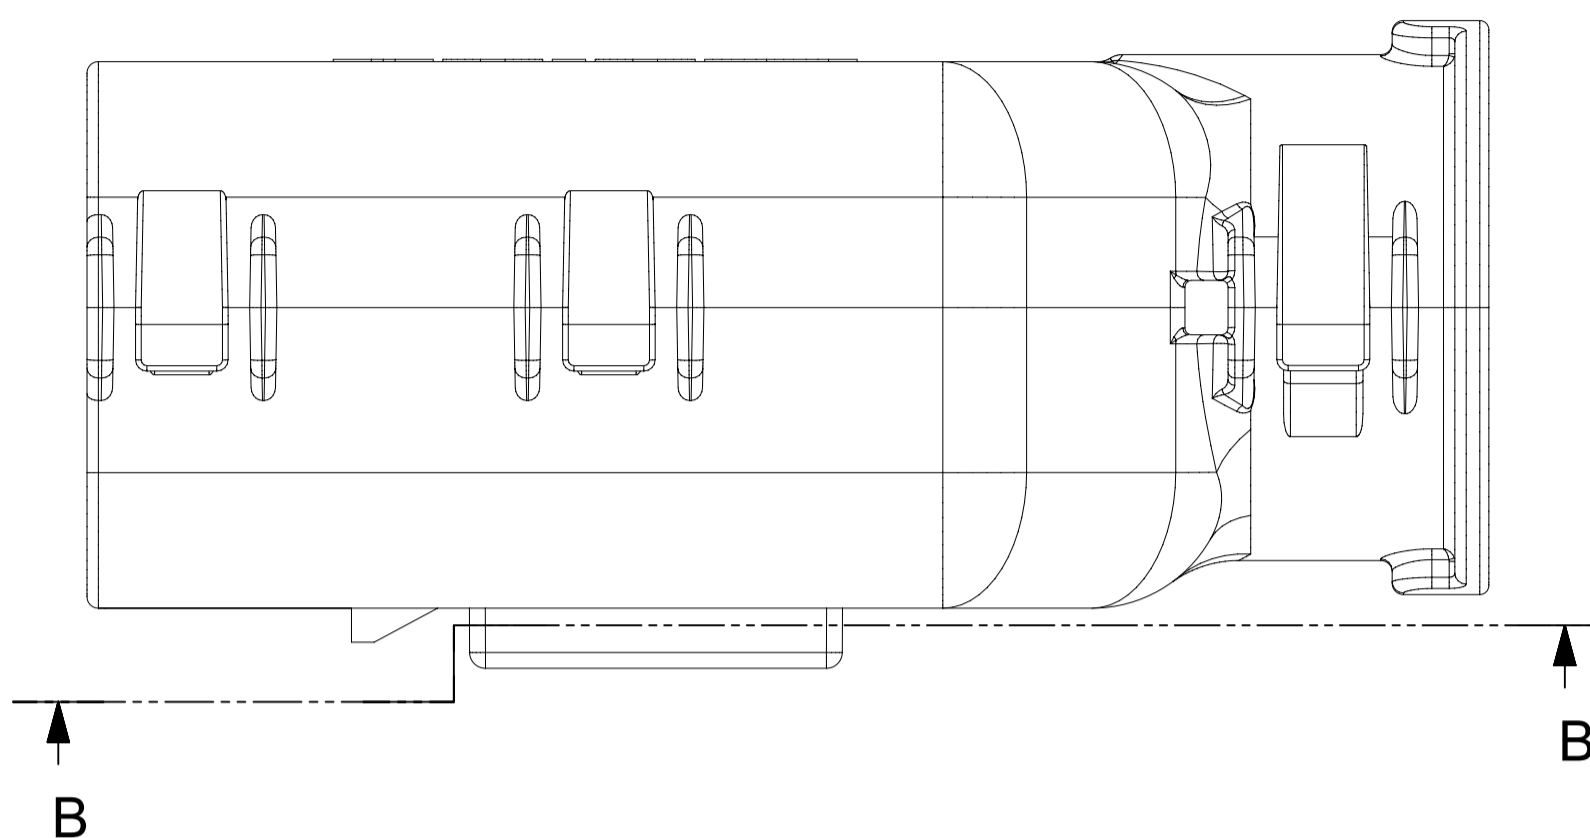

SHEET DESCRIPTION
MOLEX BACKSHELL

SECTION B-B

SYMBOLS = 0 = 0 = 0 = 0 = 0 = 0 = 0 = 0 = 0 = 0	THIS DRAWING CONTAINS INFORMATION THAT IS PROPRIETARY TO MOLEX ELECTRONIC TECHNOLOGIES, LLC AND SHOULD NOT BE USED WITHOUT WRITTEN PERMISSION		SCALE 3:1		CURRENT REV DESC: EC NO: 171650 DRWN: PMANJUNATHAC 2018/01/03 CHK'D: MVANSLAMBROU 2018/02/16 APPR: MVANSLAMBROU 2018/02/16		 MX150 BLADE DUAL ROW SEALED ASSEMBLY MAT SEAL						
	DIMENSION UNITS mm		GENERAL TOLERANCES (UNLESS SPECIFIED) ANGULAR TOL ± 1.0°		INITIAL REVISION: DRWN: APROFFITT 2014/04/28 APPR: VKOSHY 2014/05/14					DOCUMENT NUMBER SD-33482-0001	DOC TYPE PSD	DOC PART 001	REVISION E2
	4 PLACES ± 3 PLACES ± 2 PLACES ± 0.1 1 PLACE ± 0.2 0 PLACES ±		DRAFT WHERE APPLICABLE MUST REMAIN WITHIN DIMENSIONS		THIRD ANGLE PROJECTION 	DRAWING A1-SIZE	SERIES 33482	MATERIAL NUMBER GENERAL MARKET	CUSTOMER GENERAL MARKET	SHEET NUMBER 9 OF 11			
	DOCUMENT STATUS P1	RELEASE DATE 2018/02/16 22:02:26	THIS DRAWING CONTAINS INFORMATION THAT IS PROPRIETARY TO MOLEX ELECTRONIC TECHNOLOGIES, LLC AND SHOULD NOT BE USED WITHOUT WRITTEN PERMISSION	SCALE 3:1	CURRENT REV DESC: EC NO: 171650 DRWN: PMANJUNATHAC 2018/01/03 CHK'D: MVANSLAMBROU 2018/02/16 APPR: MVANSLAMBROU 2018/02/16	INITIAL REVISION: DRWN: APROFFITT 2014/04/28 APPR: VKOSHY 2014/05/14	DOCUMENT NUMBER SD-33482-0001	DOC TYPE PSD	DOC PART 001	REVISION E2