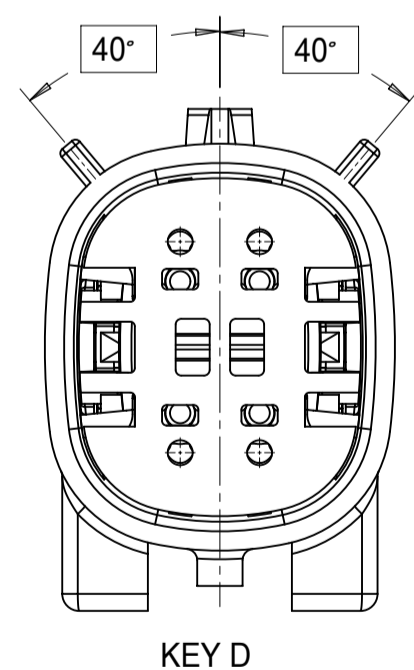

SHEET DESCRIPTION
CONFIGURATIONS

2X2 - STANDARD (STD)

2X2 - UL V0*

2X3 - STANDARD (STD)

2X3 - LENGTHENED

2X4 - STANDARD (STD)

2X6 - STANDARD (STD)

2X8 - STANDARD (STD)

2X10 - STANDARD (STD)

2X10 - UL V0*

UL V0 UNIQUE FEATURE

Partial1
SCALE 10:1

* MINOR GEOMETRY CHANGE THAN STANDARD CONFIGURATION.
SEE NOTE 2a FOR MORE INFORMATION

SYMBOLS = 0 = 0 = 0 = 0 = 0 = 0 = 0 = 0 = 0	THIS DRAWING CONTAINS INFORMATION THAT IS PROPRIETARY TO MOLEX ELECTRONIC TECHNOLOGIES, LLC AND SHOULD NOT BE USED WITHOUT WRITTEN PERMISSION		DIMENSION UNITS mm		SCALE 1.5:1		CURRENT REV DESC: EC NO: 171650 DRWN: PMANJUNATHAC 2018/01/03 CHK'D: MVANSLAMBROU 2018/02/16 APPR: MVANSLAMBROU 2018/02/16										
	GENERAL TOLERANCES (UNLESS SPECIFIED)		ANGULAR TOL ± 1.0°		4 PLACES ±		3 PLACES ±		2 PLACES ± 0.1					INITIAL REVISION: DRWN: APROFFITT 2014/04/28 APPR: VKOSHY 2014/05/14		DOCUMENT NUMBER SD-33482-0001	
	1 PLACE ± 0.2		0 PLACES ±		DRAFT WHERE APPLICABLE MUST REMAIN WITHIN DIMENSIONS		THIRD ANGLE PROJECTION 		DRAWING A1-SIZE		SERIES 33482		MATERIAL NUMBER CUSTOMER GENERAL MARKET		SHEET NUMBER 2 OF 11		

SHEET DESCRIPTION
KEY CONFIGURATIONS

2X2

2X3

2X4

THIS DRAWING CONTAINS INFORMATION THAT IS PROPRIETARY TO MOLEX ELECTRONIC TECHNOLOGIES, LLC AND SHOULD NOT BE USED WITHOUT WRITTEN PERMISSION

SYMBOLS	DIMENSION UNITS	SCALE
	mm	3:1
	GENERAL TOLERANCES (UNLESS SPECIFIED)	
	ANGULAR TOL ± 1.0°	
	4 PLACES	±
	3 PLACES	±
	2 PLACES	± 0.1
	1 PLACE	± 0.2
	0 PLACES	±
	DRAFT WHERE APPLICABLE MUST REMAIN WITHIN DIMENSIONS	