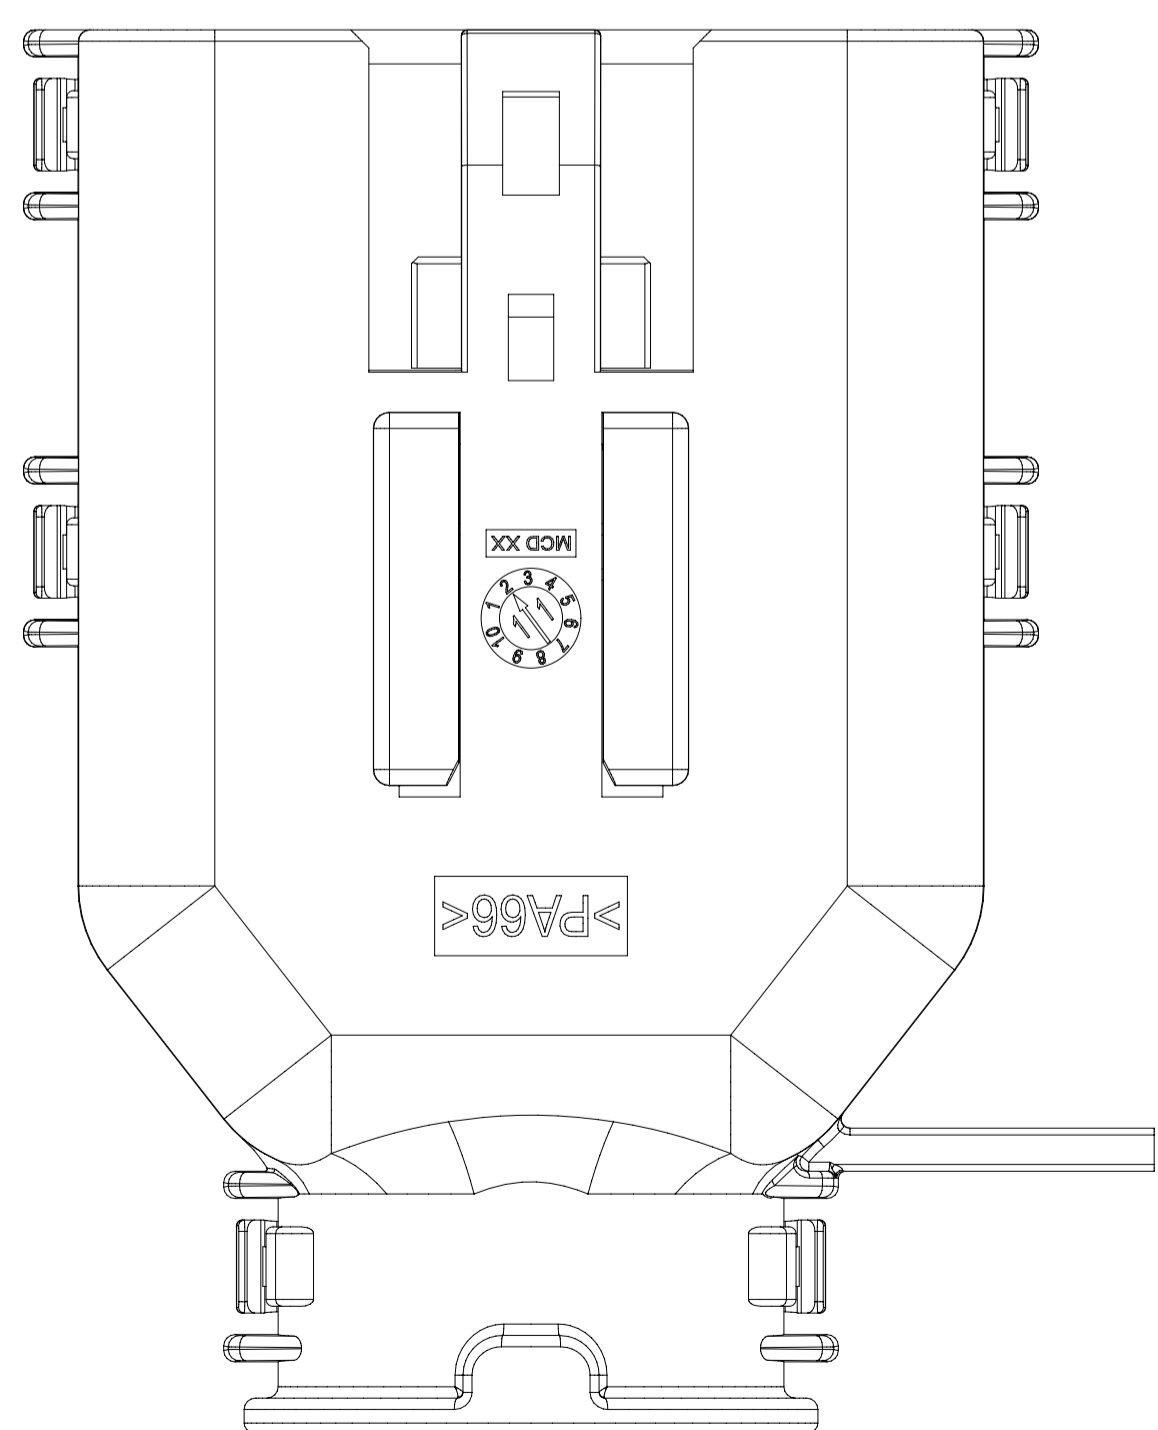

SHEET DESCRIPTION
MOLEX BACKSHELL

SECTION B-B

SYMBOLS = 0 = 0 = 0 = 0 = 0 = 0 = 0 = 0 = 0 = 0	THIS DRAWING CONTAINS INFORMATION THAT IS PROPRIETARY TO MOLEX ELECTRONIC TECHNOLOGIES, LLC AND SHOULD NOT BE USED WITHOUT WRITTEN PERMISSION		SCALE 3:1		CURRENT REV DESC: EC NO: 171650 DRWN: PMANJUNATHAC 2018/01/03 CHK'D: MVANSLAMBROU 2018/02/16 APPR: MVANSLAMBROU 2018/02/16		 MX150 BLADE DUAL ROW SEALED ASSEMBLY MAT SEAL						
	DIMENSION UNITS mm		GENERAL TOLERANCES (UNLESS SPECIFIED) ANGULAR TOL ± 1.0°		INITIAL REVISION: DRWN: APROFFITT 2014/04/28 APPR: VKOSHY 2014/05/14					DOCUMENT NUMBER SD-33482-0001	DOC TYPE PSD	DOC PART 001	REVISION E2
	4 PLACES ± 3 PLACES ± 2 PLACES ± 0.1 1 PLACE ± 0.2 0 PLACES ±		DRAFT WHERE APPLICABLE MUST REMAIN WITHIN DIMENSIONS		THIRD ANGLE PROJECTION 	DRAWING A1-SIZE	SERIES 33482	MATERIAL NUMBER GENERAL MARKET	CUSTOMER GENERAL MARKET	SHEET NUMBER 9 OF 11			
	DOCUMENT STATUS P1	RELEASE DATE 2018/02/16 22:02:26	THIS DRAWING CONTAINS INFORMATION THAT IS PROPRIETARY TO MOLEX ELECTRONIC TECHNOLOGIES, LLC AND SHOULD NOT BE USED WITHOUT WRITTEN PERMISSION	SCALE 3:1	CURRENT REV DESC: EC NO: 171650 DRWN: PMANJUNATHAC 2018/01/03 CHK'D: MVANSLAMBROU 2018/02/16 APPR: MVANSLAMBROU 2018/02/16	INITIAL REVISION: DRWN: APROFFITT 2014/04/28 APPR: VKOSHY 2014/05/14	DOCUMENT NUMBER SD-33482-0001	DOC TYPE PSD	DOC PART 001	REVISION E2