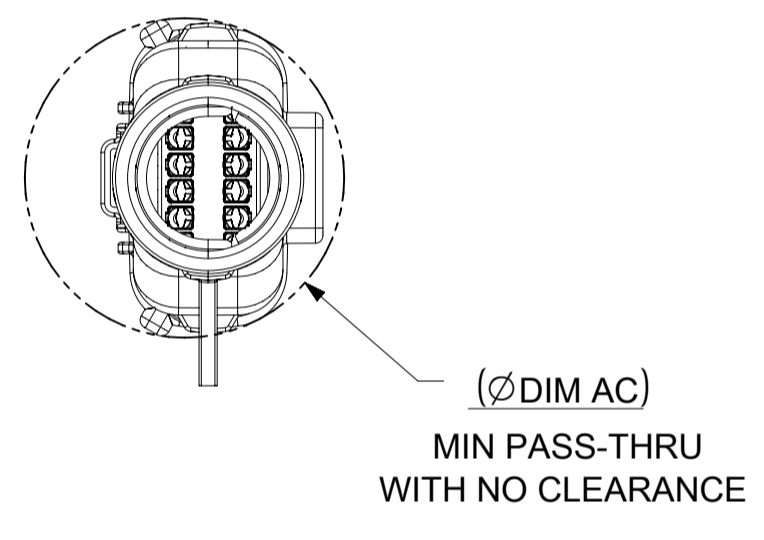

BLADE SEALED ASSEMBLY WITH BLADE BACKSHELL