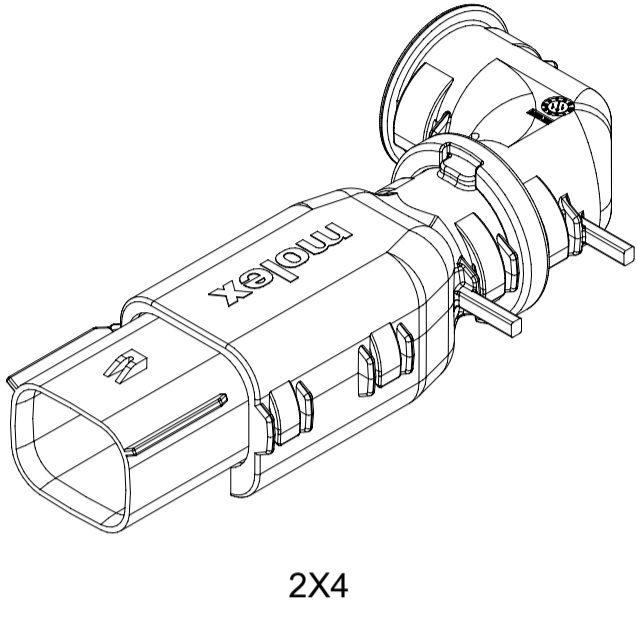

SHEET DESCRIPTION
BACKSHELL NOTES

BACKSHELL NOTES: VALID UNLESS OTHERWISE SPECIFIED

1. GENERAL:
  a. APPLICATION SPECIFICATION SEE: AS-34951-001
  -DESIGNED TO MATE WITH BLADE SEALED ASSEMBLY SPECIFIED IN MOLEX DRAWING SD-33482-0001.
  -SYSTEM TO BE USED WITH WIRE WITHIN DIAMETER RANGE OF 1.2mm TO 2.69mm.
  -COMPONENTS ARE OPTIONAL AND MUST BE PURCHASED SEPERATELY.
  -DESIGN IS OWNED BY SCHLEMMER FOR SCHLEMMER BACKSHELL.
  -DESIGN IS OWNED BY MOLEX FOR MOLEX BACKSHELL.
  -90° ADAPTOR DESIGN IS OWNED BY MOLEX.
  -FOR ADDITIONAL INFORMATION SEE THE BACKSHELL COMPONENT DRAWING SD-34950-0001.