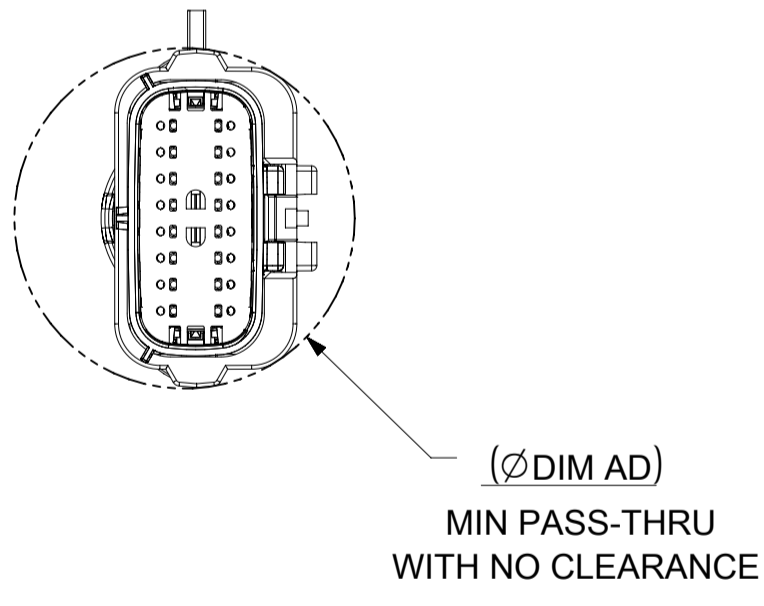

b. PRODUCT SPECIFICATION SEE:
-STANDARD CONFIGURATION: PS-33472-000
-UL V0 CONFIGURATION: TBD
CONTAINS: PRODUCT INTRODUCTION, PRODUCT SUMMARY, RATINGS (CURRENT, TEMPERATURE, SEALING, AND FLAMMABILITY), TERMINALS, WIRE DIAMETER RANGE, PRODUCT VALIDATION, AND PRODUCT DEVIATIONS.

SHEET DESCRIPTION
MOLEX BACKSHELL CONFIGURATIONS

OVERALL MATED SYSTEM WITH BLADE AND RECEPTACLE BACKSHELL

OVERALL MATED SYSTEM WITH BLADE BACKSHELL

OVERALL MATED SYSTEM WITH RECEPTACLE BACKSHELL

BLADE SEALED ASSEMBLY WITH BLADE BACKSHELL

ADD THE VALUE OF 'Y' TO THE TOTAL DIMENSION WHENEVER ADAPTOR IS USED

CHARTED DIMENSIONS

CKT	BLADE CONFIGURATION	RECEPTACLE CONFIGURATION	DIMENSIONS									
			U	V	W	X	Y	AA	AB	AC	AD	AE
2X4	STANDARD	STANDARD	115.24	94.36	93.93	75.62	32.10	32.93	32.54	32.85	31.76	56.81
2X8	STANDARD	STANDARD	132.49	102.81	102.73	84.07	36.10	45.44	45.44	42.65	45.44	68.18
2X10	STANDARD	STANDARD	132.49	102.81	102.73	84.07	36.10	45.44	45.44	42.65	45.44	68.18