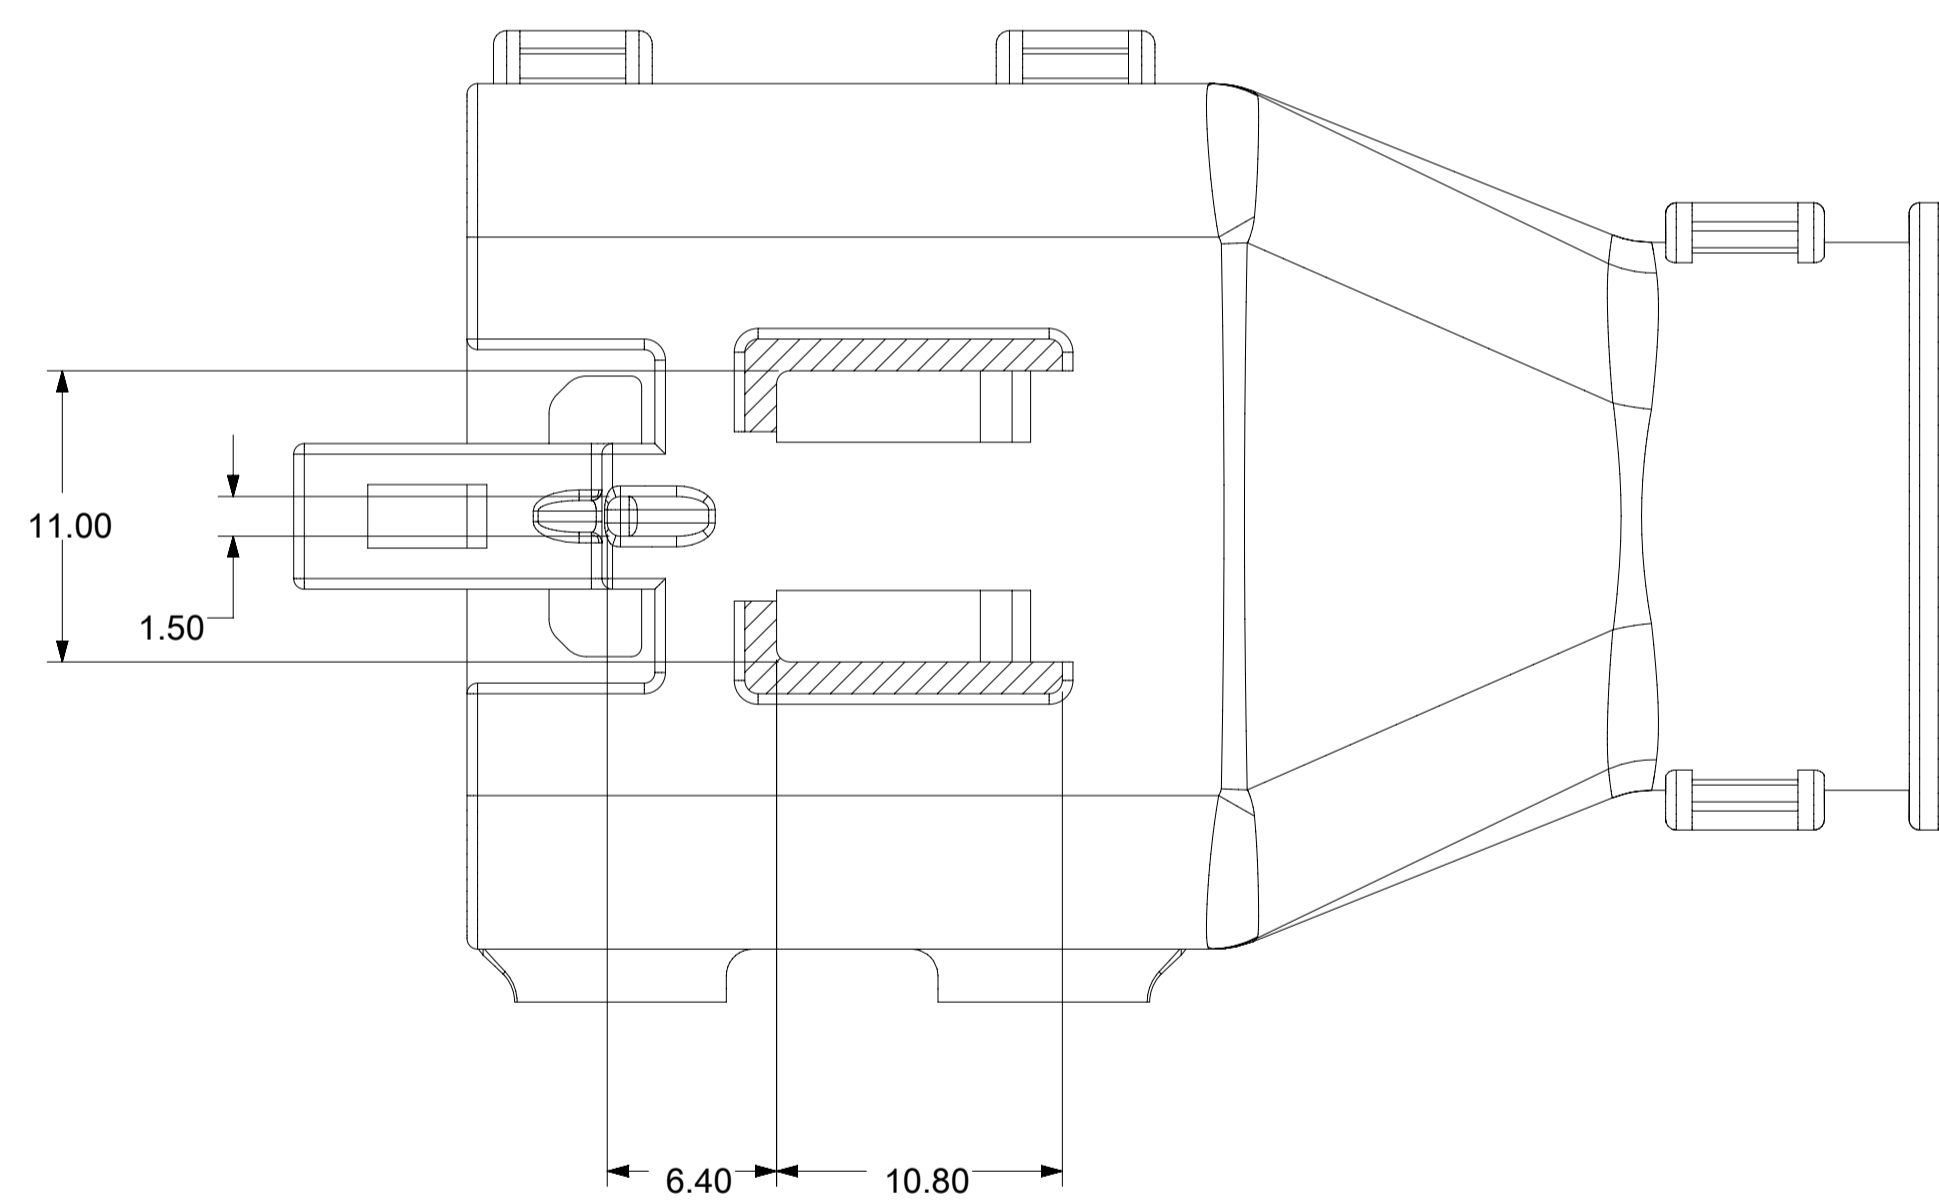

SECTION A-A

SYMBOLS ∇ = 0 ∇ = 0 ∇ = 0 ∇ = 0 ▽ = 0 ▽ = 0 ▽ = 0 ▽ = 0 ⊠ = 0 ⊠ = 0 ▽ = 0	THIS DRAWING CONTAINS INFORMATION THAT IS PROPRIETARY TO MOLEX ELECTRONIC TECHNOLOGIES, LLC AND SHOULD NOT BE USED WITHOUT WRITTEN PERMISSION		DIMENSION UNITS mm		SCALE 3.5:1	CURRENT REV DESC: EC NO: 171650 DRWN: PMANJUNATHAC 2018/01/03 CHK'D: MVANSLAMBROU 2018/02/16 APPR: MVANSLAMBROU 2018/02/16				molex MX150 BLADE DUAL ROW SEALED ASSEMBLY MAT SEAL														
	GENERAL TOLERANCES (UNLESS SPECIFIED)		ANGULAR TOL ± 1.0°		4 PLACES ±		3 PLACES ±		2 PLACES ± 0.1		1 PLACE ± 0.2		0 PLACES ±		DRAFT WHERE APPLICABLE MUST REMAIN WITHIN DIMENSIONS		THIRD ANGLE PROJECTION	DRAWING A1-SIZE	SERIES 33482	INITIAL REVISION: DRWN: APROFFITT 2014/04/28 APPR: VKOSHY 2014/05/14		PRODUCT CUSTOMER DRAWING		
DOCUMENT STATUS | P1 | RELEASE DATE | 2018/02/16 | 22:02:26				DOCUMENT NUMBER SD-33482-0001			DOC TYPE | DOC PART | REVISION PSD | 001 | E2		MATERIAL NUMBER CUSTOMER GENERAL MARKET		SHEET NUMBER 8 OF 11