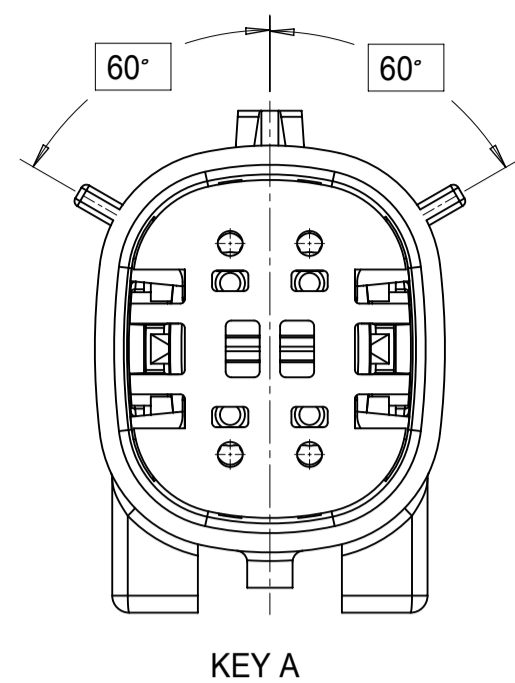

SHEET DESCRIPTION
CONFIGURATIONS

2X2 - STANDARD (STD)

2X2 - UL V0*

2X3 - STANDARD (STD)

2X3 - LENGTHENED

2X4 - STANDARD (STD)

2X6 - STANDARD (STD)

2X8 - STANDARD (STD)

2X10 - STANDARD (STD)

2X10 - UL V0*

UL V0 UNIQUE FEATURE

Partial1
SCALE 10:1

* MINOR GEOMETRY CHANGE THAN STANDARD CONFIGURATION.
SEE NOTE 2a FOR MORE INFORMATION

SYMBOLS = 0 = 0 = 0 = 0 = 0 = 0 = 0 = 0 = 0	THIS DRAWING CONTAINS INFORMATION THAT IS PROPRIETARY TO MOLEX ELECTRONIC TECHNOLOGIES, LLC AND SHOULD NOT BE USED WITHOUT WRITTEN PERMISSION		DIMENSION UNITS mm		SCALE 1.5:1		CURRENT REV DESC: EC NO: 171650 DRWN: PMANJUNATHAC 2018/01/03 CHK'D: MVANSLAMBROU 2018/02/16 APPR: MVANSLAMBROU 2018/02/16										
	GENERAL TOLERANCES (UNLESS SPECIFIED)		ANGULAR TOL ± 1.0°		4 PLACES ±		3 PLACES ±		2 PLACES ± 0.1					INITIAL REVISION: DRWN: APROFFITT 2014/04/28 APPR: VKOSHY 2014/05/14		DOCUMENT NUMBER SD-33482-0001	
	1 PLACE ± 0.2		0 PLACES ±		DRAFT WHERE APPLICABLE MUST REMAIN WITHIN DIMENSIONS		THIRD ANGLE PROJECTION 		DRAWING A1-SIZE		SERIES 33482		MATERIAL NUMBER CUSTOMER GENERAL MARKET		SHEET NUMBER 2 OF 11		

SHEET DESCRIPTION
KEY CONFIGURATIONS

2X2

2X3

2X4

THIS DRAWING CONTAINS INFORMATION THAT IS PROPRIETARY TO MOLEX ELECTRONIC TECHNOLOGIES, LLC AND SHOULD NOT BE USED WITHOUT WRITTEN PERMISSION

SYMBOLS	DIMENSION UNITS	SCALE
	mm	3:1
	GENERAL TOLERANCES (UNLESS SPECIFIED)	
	ANGULAR TOL ± 1.0°	
	4 PLACES	±
	3 PLACES	±
	2 PLACES	± 0.1
	1 PLACE	± 0.2
	0 PLACES	±
	DRAFT WHERE APPLICABLE MUST REMAIN WITHIN DIMENSIONS	