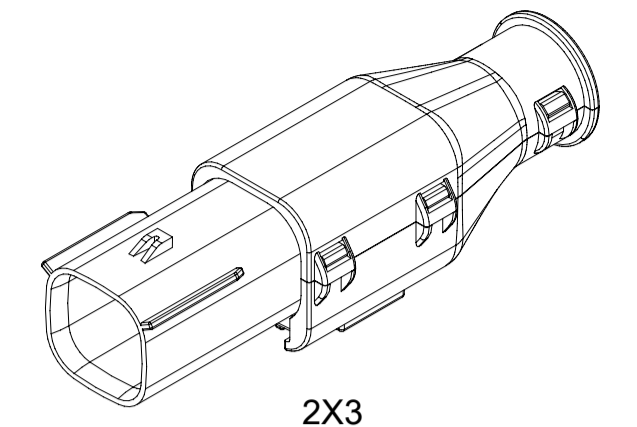

SHEET DESCRIPTION
BACKSHELL NOTES

BACKSHELL NOTES: VALID UNLESS OTHERWISE SPECIFIED

1. GENERAL:
  a. APPLICATION SPECIFICATION SEE: AS-34951-001
  -DESIGNED TO MATE WITH BLADE SEALED ASSEMBLY SPECIFIED IN MOLEX DRAWING SD-33482-0001.
  -SYSTEM TO BE USED WITH WIRE WITHIN DIAMETER RANGE OF 1.2mm TO 2.69mm.
  -COMPONENTS ARE OPTIONAL AND MUST BE PURCHASED SEPERATELY.
  -DESIGN IS OWNED BY SCHLEMMER FOR SCHLEMMER BACKSHELL.
  -DESIGN IS OWNED BY MOLEX FOR MOLEX BACKSHELL.
  -90° ADAPTOR DESIGN IS OWNED BY MOLEX.
  -FOR ADDITIONAL INFORMATION SEE THE BACKSHELL COMPONENT DRAWING SD-34950-0001.