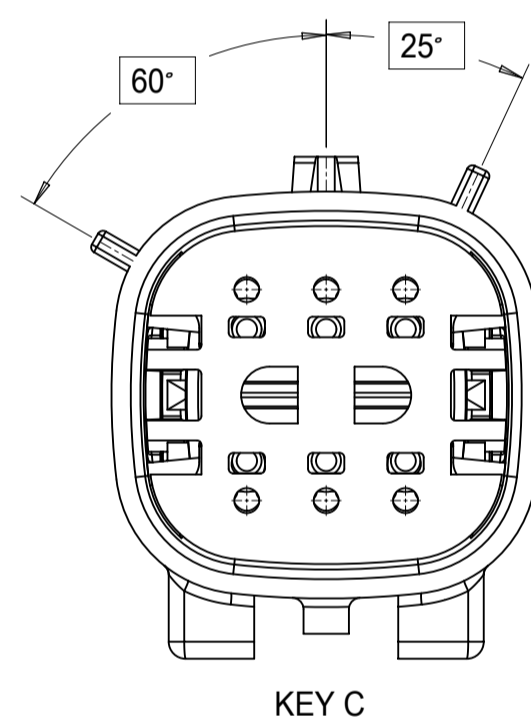

SHEET DESCRIPTION
CONFIGURATIONS

2X2 - STANDARD (STD)

2X2 - UL V0*

2X3 - STANDARD (STD)

2X3 - LENGTHENED

2X4 - STANDARD (STD)

2X6 - STANDARD (STD)

2X8 - STANDARD (STD)

2X10 - STANDARD (STD)

2X10 - UL V0*

UL V0 UNIQUE FEATURE

Partial1
SCALE 10:1

* MINOR GEOMETRY CHANGE THAN STANDARD CONFIGURATION.
SEE NOTE 2a FOR MORE INFORMATION

SYMBOLS = 0 = 0 = 0 = 0 = 0 = 0 = 0 = 0 = 0	THIS DRAWING CONTAINS INFORMATION THAT IS PROPRIETARY TO MOLEX ELECTRONIC TECHNOLOGIES, LLC AND SHOULD NOT BE USED WITHOUT WRITTEN PERMISSION		DIMENSION UNITS mm		SCALE 1.5:1		CURRENT REV DESC: EC NO: 171650 DRWN: PMANJUNATHAC 2018/01/03 CHK'D: MVANSLAMBROU 2018/02/16 APPR: MVANSLAMBROU 2018/02/16										
	GENERAL TOLERANCES (UNLESS SPECIFIED)		ANGULAR TOL ± 1.0°		4 PLACES ±		3 PLACES ±		2 PLACES ± 0.1					INITIAL REVISION: DRWN: APROFFITT 2014/04/28 APPR: VKOSHY 2014/05/14		DOCUMENT NUMBER SD-33482-0001	
	1 PLACE ± 0.2		0 PLACES ±		DRAFT WHERE APPLICABLE MUST REMAIN WITHIN DIMENSIONS		THIRD ANGLE PROJECTION 		DRAWING A1-SIZE		SERIES 33482		MATERIAL NUMBER CUSTOMER GENERAL MARKET		SHEET NUMBER 2 OF 11		

SHEET DESCRIPTION
KEY CONFIGURATIONS

2X2

2X3

2X4

THIS DRAWING CONTAINS INFORMATION THAT IS PROPRIETARY TO MOLEX ELECTRONIC TECHNOLOGIES, LLC AND SHOULD NOT BE USED WITHOUT WRITTEN PERMISSION

SYMBOLS	DIMENSION UNITS	SCALE
	mm	3:1
	GENERAL TOLERANCES (UNLESS SPECIFIED)	
	ANGULAR TOL ± 1.0°	
	4 PLACES	±
	3 PLACES	±
	2 PLACES	± 0.1
	1 PLACE	± 0.2
	0 PLACES	±
	DRAFT WHERE APPLICABLE MUST REMAIN WITHIN DIMENSIONS	