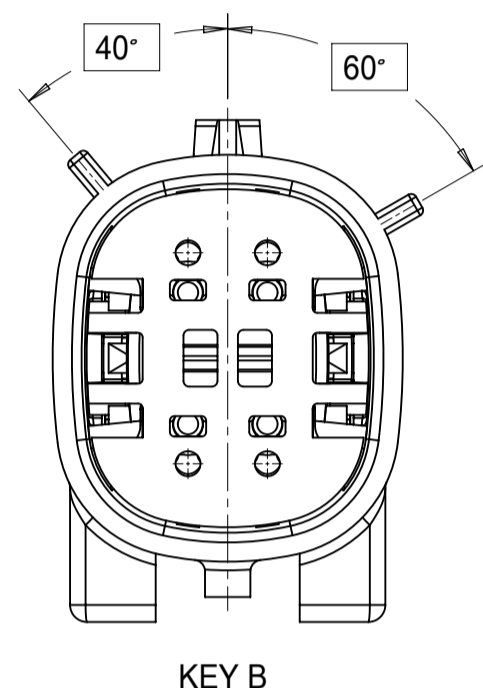

SHEET DESCRIPTION
CONFIGURATIONS

2X2 - STANDARD (STD)

2X2 - UL V0*

2X3 - STANDARD (STD)

2X3 - LENGTHENED

2X4 - STANDARD (STD)

2X6 - STANDARD (STD)

2X8 - STANDARD (STD)

2X10 - STANDARD (STD)

2X10 - UL V0*

UL V0 UNIQUE FEATURE

Partial1
SCALE 10:1

* MINOR GEOMETRY CHANGE THAN STANDARD CONFIGURATION.
SEE NOTE 2a FOR MORE INFORMATION

SYMBOLS = 0 = 0 = 0 = 0 = 0 = 0 = 0 = 0 = 0	THIS DRAWING CONTAINS INFORMATION THAT IS PROPRIETARY TO MOLEX ELECTRONIC TECHNOLOGIES, LLC AND SHOULD NOT BE USED WITHOUT WRITTEN PERMISSION		DIMENSION UNITS mm		SCALE 1.5:1		CURRENT REV DESC: EC NO: 171650 DRWN: PMANJUNATHAC 2018/01/03 CHK'D: MVANSLAMBROU 2018/02/16 APPR: MVANSLAMBROU 2018/02/16										
	GENERAL TOLERANCES (UNLESS SPECIFIED)		ANGULAR TOL ± 1.0°		4 PLACES ±		3 PLACES ±		2 PLACES ± 0.1					INITIAL REVISION: DRWN: APROFFITT 2014/04/28 APPR: VKOSHY 2014/05/14		DOCUMENT NUMBER SD-33482-0001	
	1 PLACE ± 0.2		0 PLACES ±		DRAFT WHERE APPLICABLE MUST REMAIN WITHIN DIMENSIONS		THIRD ANGLE PROJECTION 		DRAWING A1-SIZE		SERIES 33482		MATERIAL NUMBER CUSTOMER GENERAL MARKET		SHEET NUMBER 2 OF 11		

SHEET DESCRIPTION
KEY CONFIGURATIONS

2X2

2X3

2X4

THIS DRAWING CONTAINS INFORMATION THAT IS PROPRIETARY TO MOLEX ELECTRONIC TECHNOLOGIES, LLC AND SHOULD NOT BE USED WITHOUT WRITTEN PERMISSION

SYMBOLS	DIMENSION UNITS	SCALE
	mm	3:1
	GENERAL TOLERANCES (UNLESS SPECIFIED)	
	ANGULAR TOL ± 1.0°	
	4 PLACES	±
	3 PLACES	±
	2 PLACES	± 0.1
	1 PLACE	± 0.2
	0 PLACES	±
	DRAFT WHERE APPLICABLE MUST REMAIN WITHIN DIMENSIONS	