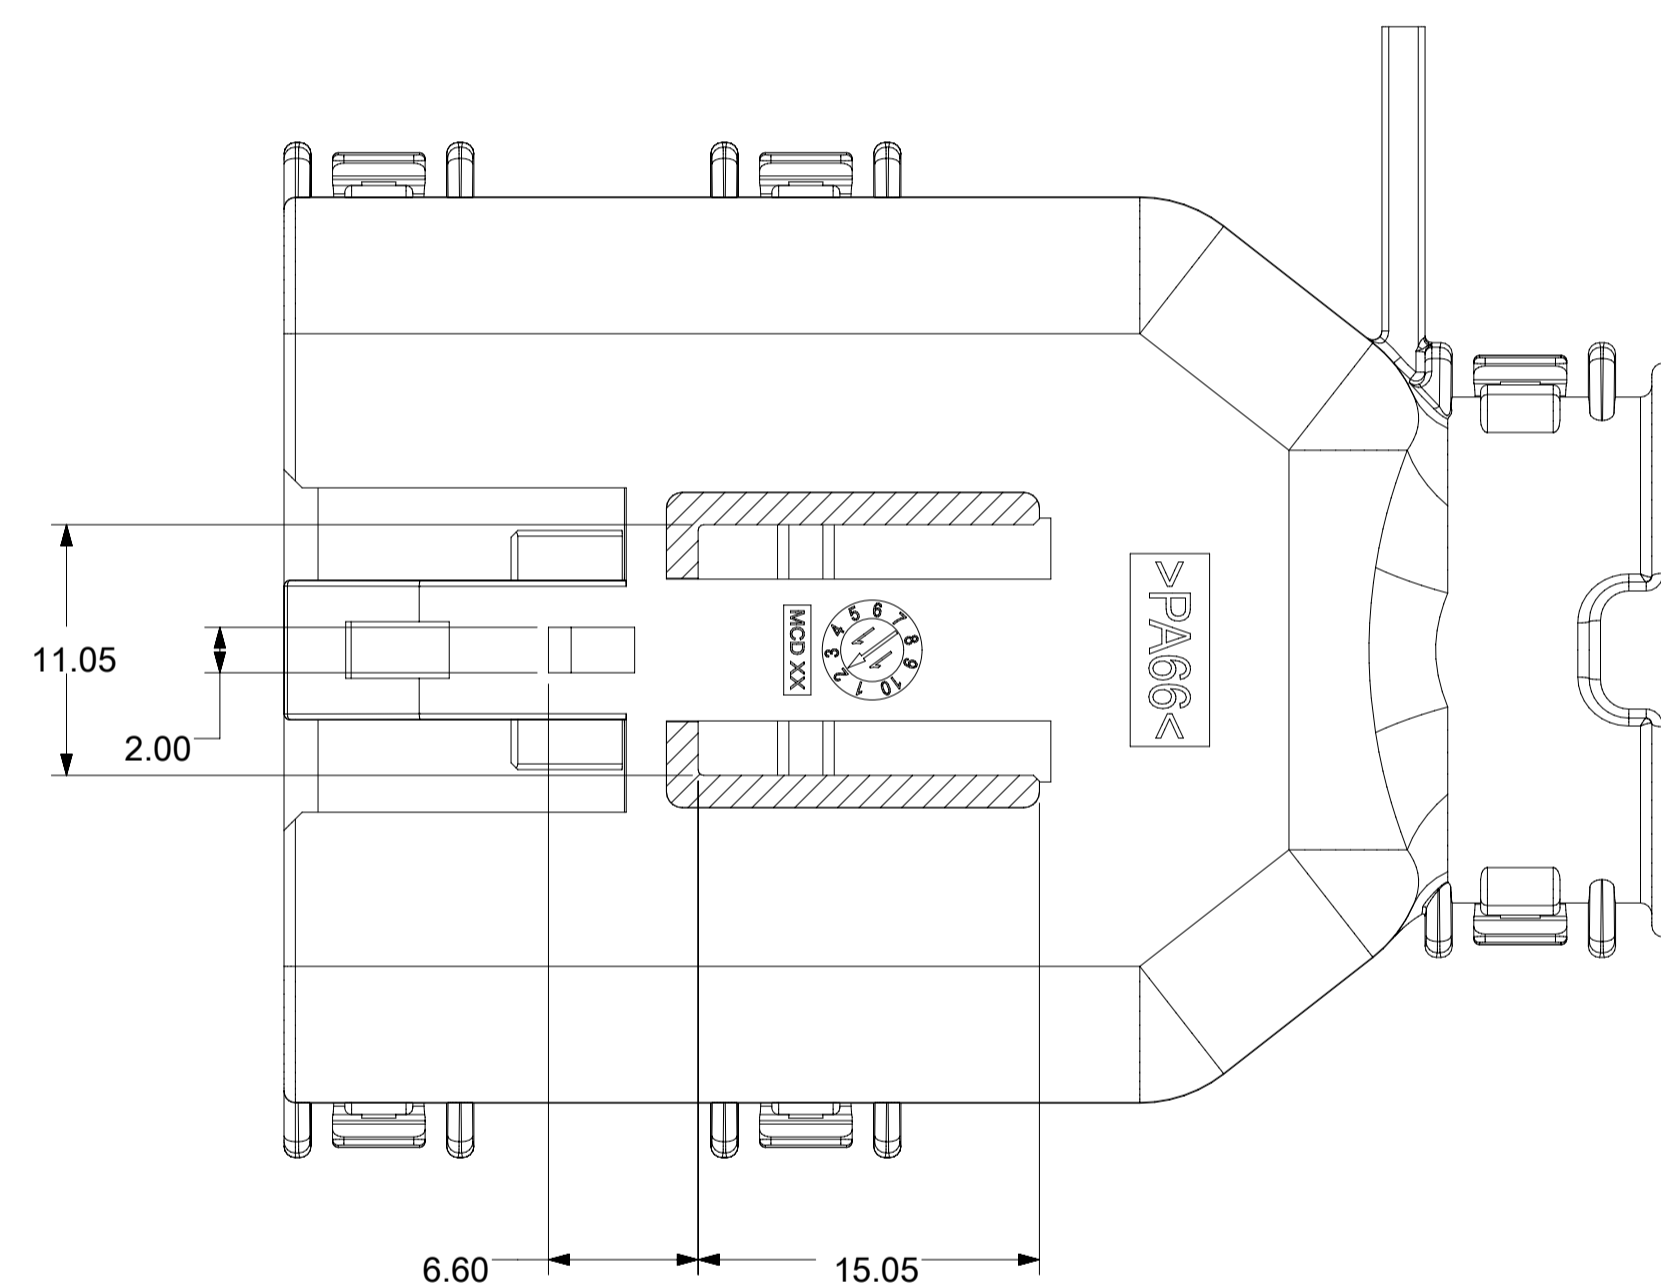

SHEET DESCRIPTION
MOLEX BACKSHELL

SECTION B-B

SYMBOLS = 0 = 0 = 0 = 0 = 0 = 0 = 0 = 0 = 0 = 0	THIS DRAWING CONTAINS INFORMATION THAT IS PROPRIETARY TO MOLEX ELECTRONIC TECHNOLOGIES, LLC AND SHOULD NOT BE USED WITHOUT WRITTEN PERMISSION		SCALE 3:1		CURRENT REV DESC: EC NO: 171650 DRWN: PMANJUNATHAC 2018/01/03 CHK'D: MVANSLAMBROU 2018/02/16 APPR: MVANSLAMBROU 2018/02/16		 MX150 BLADE DUAL ROW SEALED ASSEMBLY MAT SEAL						
	DIMENSION UNITS mm		GENERAL TOLERANCES (UNLESS SPECIFIED) ANGULAR TOL ± 1.0°		INITIAL REVISION: DRWN: APROFFITT 2014/04/28 APPR: VKOSHY 2014/05/14					DOCUMENT NUMBER SD-33482-0001	DOC TYPE PSD	DOC PART 001	REVISION E2
	4 PLACES ± 3 PLACES ± 2 PLACES ± 0.1 1 PLACE ± 0.2 0 PLACES ±		DRAFT WHERE APPLICABLE MUST REMAIN WITHIN DIMENSIONS		THIRD ANGLE PROJECTION 	DRAWING A1-SIZE	SERIES 33482	MATERIAL NUMBER GENERAL MARKET	CUSTOMER GENERAL MARKET	SHEET NUMBER 9 OF 11			
	DOCUMENT STATUS P1	RELEASE DATE 2018/02/16 22:02:26	THIS DRAWING CONTAINS INFORMATION THAT IS PROPRIETARY TO MOLEX ELECTRONIC TECHNOLOGIES, LLC AND SHOULD NOT BE USED WITHOUT WRITTEN PERMISSION	SCALE 3:1	CURRENT REV DESC: EC NO: 171650 DRWN: PMANJUNATHAC 2018/01/03 CHK'D: MVANSLAMBROU 2018/02/16 APPR: MVANSLAMBROU 2018/02/16	INITIAL REVISION: DRWN: APROFFITT 2014/04/28 APPR: VKOSHY 2014/05/14	DOCUMENT NUMBER SD-33482-0001	DOC TYPE PSD	DOC PART 001	REVISION E2