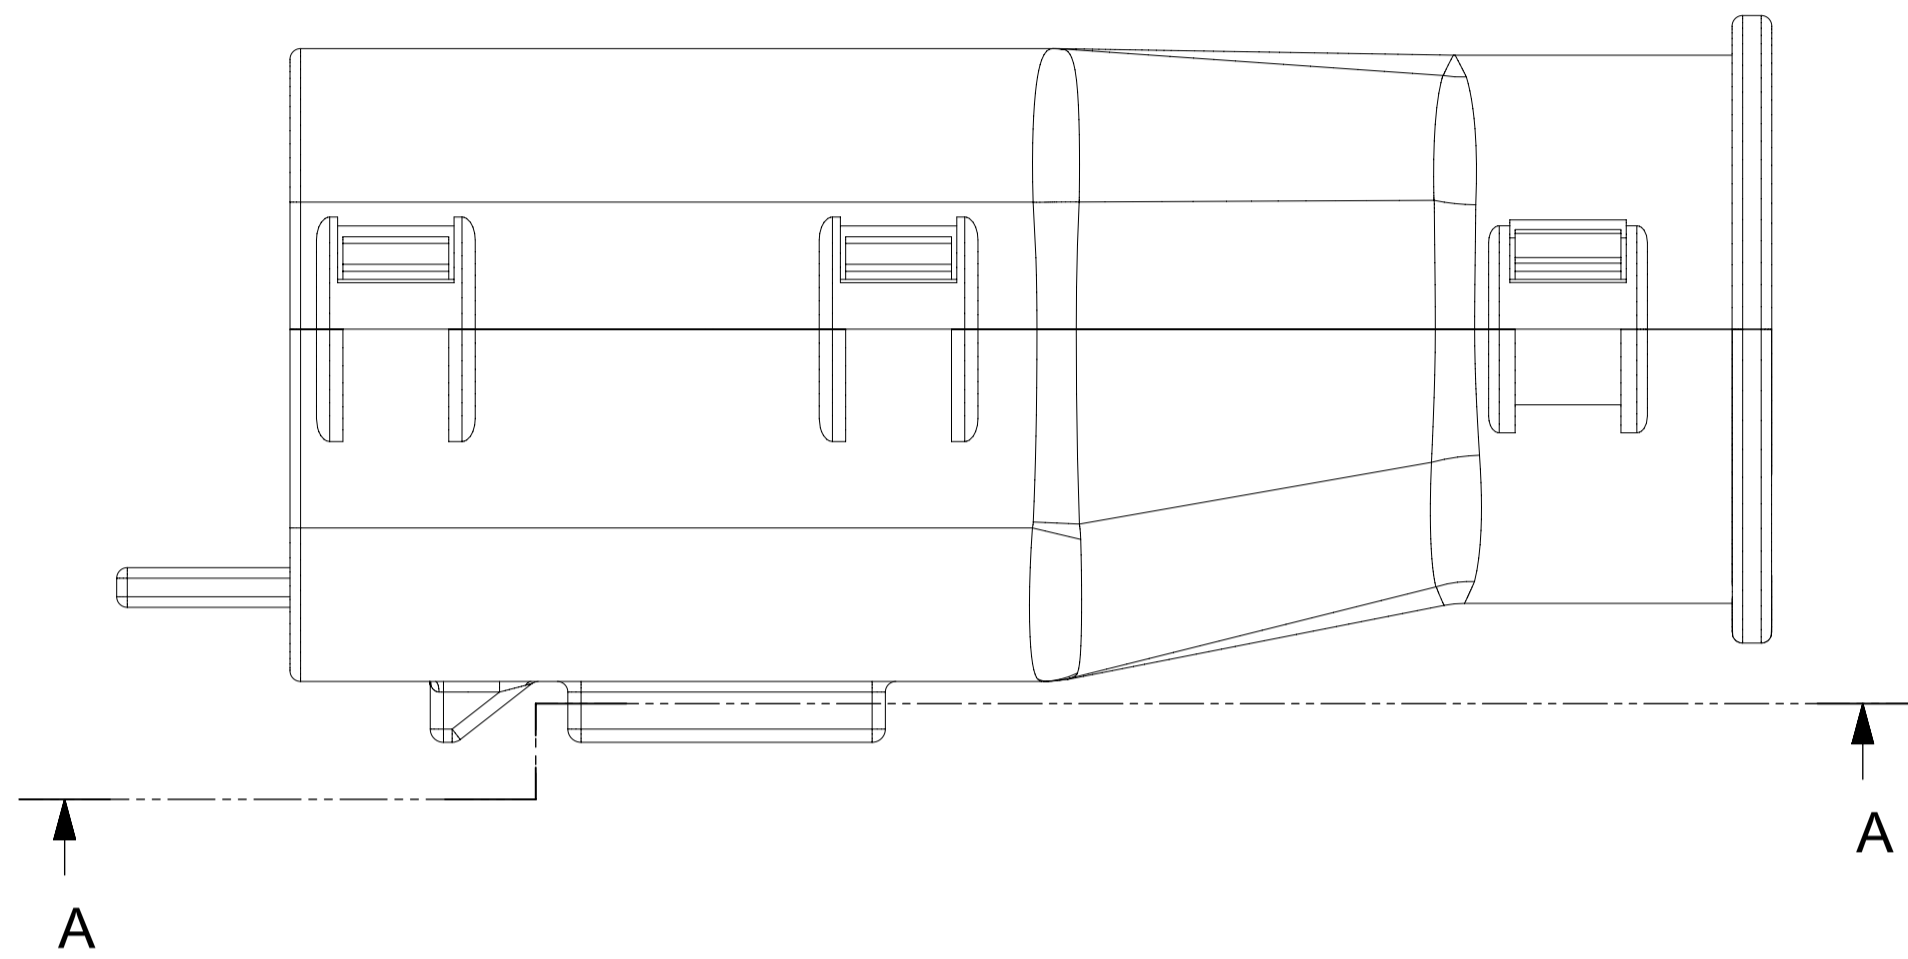

SECTION A-A

SYMBOLS ∇ = 0 ∇ = 0 ∇ = 0 ∇ = 0 ▽ = 0 ▽ = 0 ▽ = 0 ▽ = 0 ⊠ = 0 ⊠ = 0 ▽ = 0	THIS DRAWING CONTAINS INFORMATION THAT IS PROPRIETARY TO MOLEX ELECTRONIC TECHNOLOGIES, LLC AND SHOULD NOT BE USED WITHOUT WRITTEN PERMISSION		DIMENSION UNITS mm		SCALE 3.5:1	CURRENT REV DESC: EC NO: 171650 DRWN: PMANJUNATHAC 2018/01/03 CHK'D: MVANSLAMBROU 2018/02/16 APPR: MVANSLAMBROU 2018/02/16				molex MX150 BLADE DUAL ROW SEALED ASSEMBLY MAT SEAL														
	GENERAL TOLERANCES (UNLESS SPECIFIED)		ANGULAR TOL ± 1.0°		4 PLACES ±		3 PLACES ±		2 PLACES ± 0.1		1 PLACE ± 0.2		0 PLACES ±		DRAFT WHERE APPLICABLE MUST REMAIN WITHIN DIMENSIONS		THIRD ANGLE PROJECTION	DRAWING A1-SIZE	SERIES 33482	INITIAL REVISION: DRWN: APROFFITT 2014/04/28 APPR: VKOSHY 2014/05/14		PRODUCT CUSTOMER DRAWING		
DOCUMENT STATUS | P1 | RELEASE DATE | 2018/02/16 | 22:02:26				DOCUMENT NUMBER SD-33482-0001			DOC TYPE | DOC PART | REVISION PSD | 001 | E2		MATERIAL NUMBER CUSTOMER GENERAL MARKET		SHEET NUMBER 8 OF 11