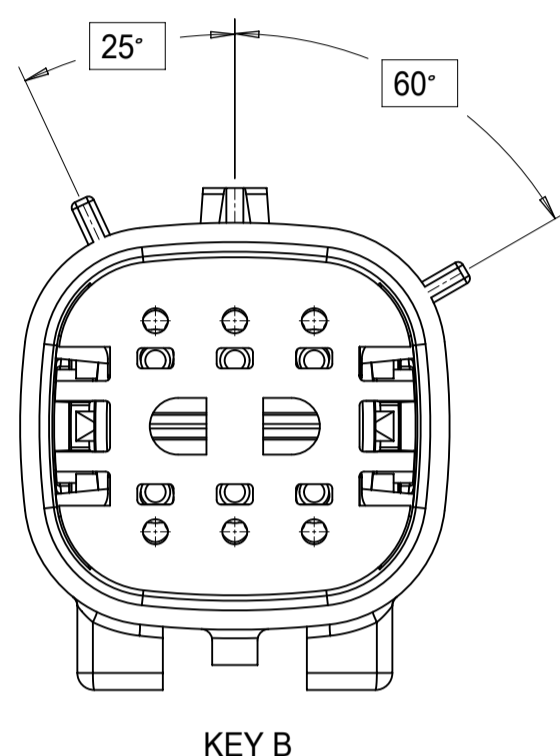

SHEET DESCRIPTION
CONFIGURATIONS

2X2 - STANDARD (STD)

2X2 - UL V0*

2X3 - STANDARD (STD)

2X3 - LENGTHENED

2X4 - STANDARD (STD)

2X6 - STANDARD (STD)

2X8 - STANDARD (STD)

2X10 - STANDARD (STD)

2X10 - UL V0*

UL V0 UNIQUE FEATURE

Partial1
SCALE 10:1

* MINOR GEOMETRY CHANGE THAN STANDARD CONFIGURATION.
SEE NOTE 2a FOR MORE INFORMATION

SYMBOLS = 0 = 0 = 0 = 0 = 0 = 0 = 0 = 0 = 0	THIS DRAWING CONTAINS INFORMATION THAT IS PROPRIETARY TO MOLEX ELECTRONIC TECHNOLOGIES, LLC AND SHOULD NOT BE USED WITHOUT WRITTEN PERMISSION		DIMENSION UNITS mm		SCALE 1.5:1		CURRENT REV DESC: EC NO: 171650 DRWN: PMANJUNATHAC 2018/01/03 CHK'D: MVANSLAMBROU 2018/02/16 APPR: MVANSLAMBROU 2018/02/16										
	GENERAL TOLERANCES (UNLESS SPECIFIED)		ANGULAR TOL ± 1.0°		4 PLACES ±		3 PLACES ±		2 PLACES ± 0.1					INITIAL REVISION: DRWN: APROFFITT 2014/04/28 APPR: VKOSHY 2014/05/14		DOCUMENT NUMBER SD-33482-0001	
	1 PLACE ± 0.2		0 PLACES ±		DRAFT WHERE APPLICABLE MUST REMAIN WITHIN DIMENSIONS		THIRD ANGLE PROJECTION 		DRAWING A1-SIZE		SERIES 33482		MATERIAL NUMBER CUSTOMER GENERAL MARKET		SHEET NUMBER 2 OF 11		

SHEET DESCRIPTION
KEY CONFIGURATIONS

2X2

2X3

2X4

THIS DRAWING CONTAINS INFORMATION THAT IS PROPRIETARY TO MOLEX ELECTRONIC TECHNOLOGIES, LLC AND SHOULD NOT BE USED WITHOUT WRITTEN PERMISSION

SYMBOLS	DIMENSION UNITS	SCALE
	mm	3:1
	GENERAL TOLERANCES (UNLESS SPECIFIED)	
	ANGULAR TOL ± 1.0°	
	4 PLACES	±
	3 PLACES	±
	2 PLACES	± 0.1
	1 PLACE	± 0.2
	0 PLACES	±
	DRAFT WHERE APPLICABLE MUST REMAIN WITHIN DIMENSIONS	