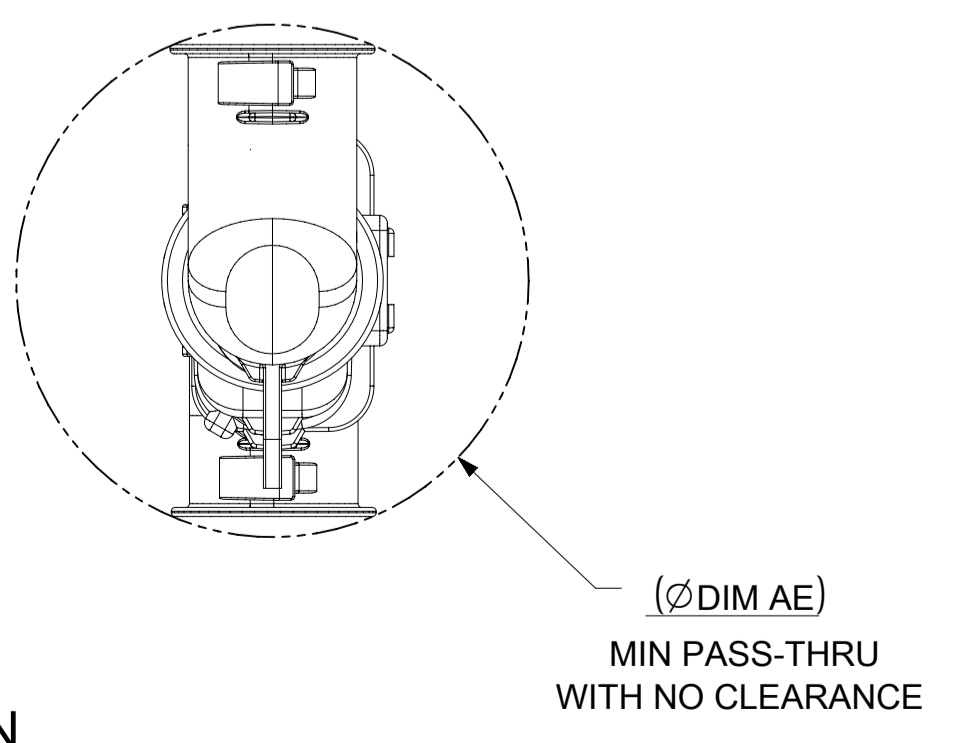

ADD THE VALUE OF 'Y' TO THE TOTAL DIMENSION WHENEVER ADAPTOR IS USED

CHARTED DIMENSIONS

CKT	BLADE CONFIGURATION	RECEPTACLE CONFIGURATION	DIMENSIONS									
			U	V	W	X	Y	AA	AB	AC	AD	AE
2X4	STANDARD	STANDARD	115.24	94.36	93.93	75.62	32.10	32.93	32.54	32.85	31.76	56.81
2X8	STANDARD	STANDARD	132.49	102.81	102.73	84.07	36.10	45.44	45.44	42.65	45.44	68.18
2X10	STANDARD	STANDARD	132.49	102.81	102.73	84.07	36.10	45.44	45.44	42.65	45.44	68.18