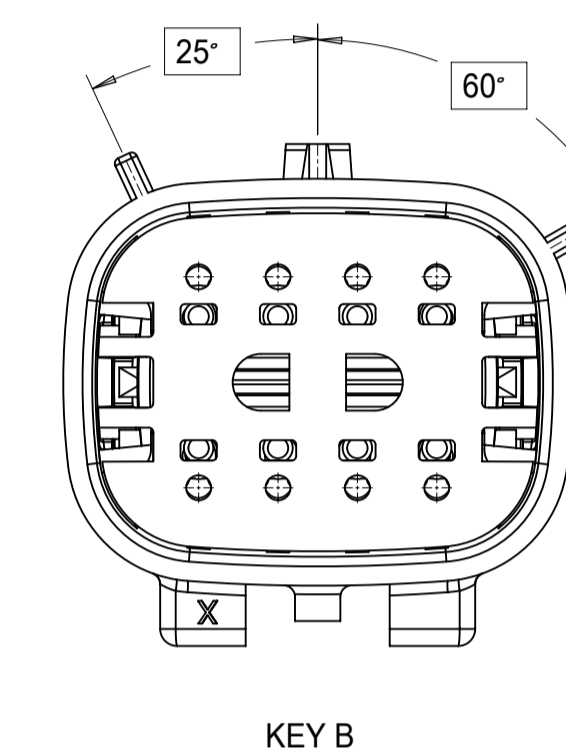

SHEET DESCRIPTION
KEY CONFIGURATIONS

2X2

2X3

2X4

THIS DRAWING CONTAINS INFORMATION THAT IS PROPRIETARY TO MOLEX ELECTRONIC TECHNOLOGIES, LLC AND SHOULD NOT BE USED WITHOUT WRITTEN PERMISSION

SYMBOLS	DIMENSION UNITS	SCALE
	mm	3:1
	GENERAL TOLERANCES (UNLESS SPECIFIED)	
	ANGULAR TOL ± 1.0°	
	4 PLACES	±
	3 PLACES	±
	2 PLACES	± 0.1
	1 PLACE	± 0.2
	0 PLACES	±
	DRAFT WHERE APPLICABLE MUST REMAIN WITHIN DIMENSIONS	