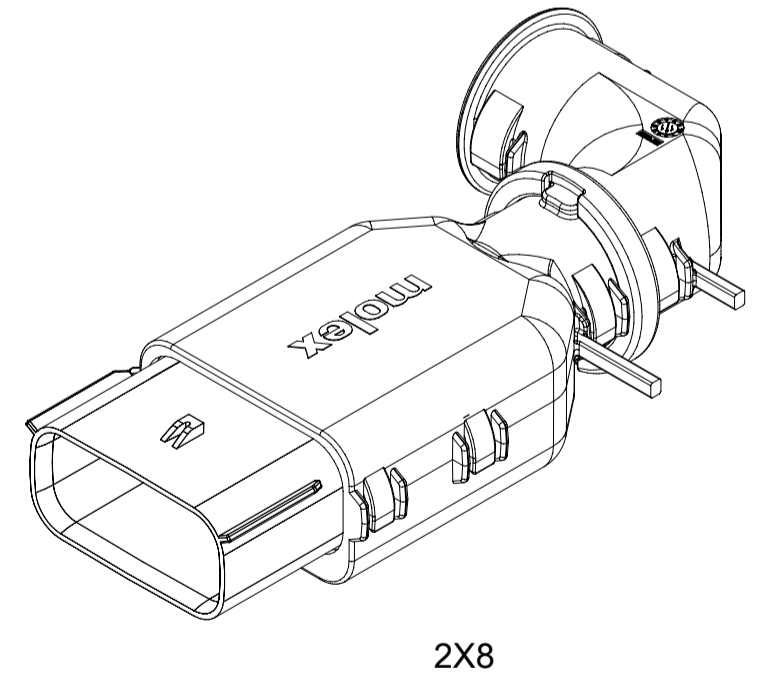

SHEET DESCRIPTION
BACKSHELL NOTES

BACKSHELL NOTES: VALID UNLESS OTHERWISE SPECIFIED

1. GENERAL:
  a. APPLICATION SPECIFICATION SEE: AS-34951-001
  -DESIGNED TO MATE WITH BLADE SEALED ASSEMBLY SPECIFIED IN MOLEX DRAWING SD-33482-0001.
  -SYSTEM TO BE USED WITH WIRE WITHIN DIAMETER RANGE OF 1.2mm TO 2.69mm.
  -COMPONENTS ARE OPTIONAL AND MUST BE PURCHASED SEPERATELY.
  -DESIGN IS OWNED BY SCHLEMMER FOR SCHLEMMER BACKSHELL.
  -DESIGN IS OWNED BY MOLEX FOR MOLEX BACKSHELL.
  -90° ADAPTOR DESIGN IS OWNED BY MOLEX.
  -FOR ADDITIONAL INFORMATION SEE THE BACKSHELL COMPONENT DRAWING SD-34950-0001.