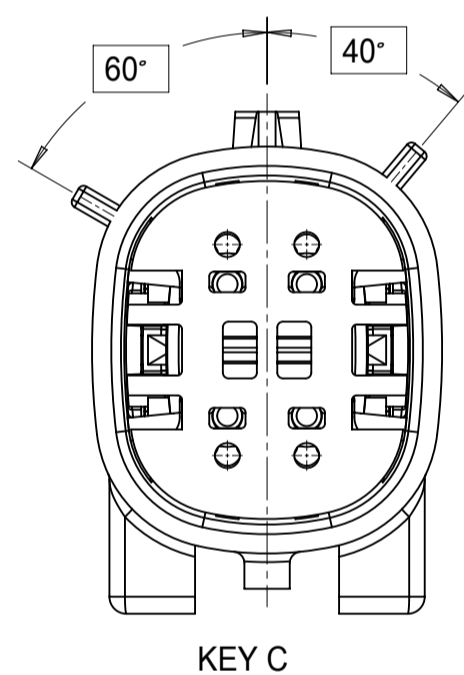

SHEET DESCRIPTION
CONFIGURATIONS

2X2 - STANDARD (STD)

2X2 - UL V0*

2X3 - STANDARD (STD)

2X3 - LENGTHENED

2X4 - STANDARD (STD)

2X6 - STANDARD (STD)

2X8 - STANDARD (STD)

2X10 - STANDARD (STD)

2X10 - UL V0*

UL V0 UNIQUE FEATURE

Partial1
SCALE 10:1

* MINOR GEOMETRY CHANGE THAN STANDARD CONFIGURATION.
SEE NOTE 2a FOR MORE INFORMATION

SYMBOLS = 0 = 0 = 0 = 0 = 0 = 0 = 0 = 0 = 0	THIS DRAWING CONTAINS INFORMATION THAT IS PROPRIETARY TO MOLEX ELECTRONIC TECHNOLOGIES, LLC AND SHOULD NOT BE USED WITHOUT WRITTEN PERMISSION		DIMENSION UNITS mm		SCALE 1.5:1		CURRENT REV DESC: EC NO: 171650 DRWN: PMANJUNATHAC 2018/01/03 CHK'D: MVANSLAMBROU 2018/02/16 APPR: MVANSLAMBROU 2018/02/16										
	GENERAL TOLERANCES (UNLESS SPECIFIED)		ANGULAR TOL ± 1.0°		4 PLACES ±		3 PLACES ±		2 PLACES ± 0.1					INITIAL REVISION: DRWN: APROFFITT 2014/04/28 APPR: VKOSHY 2014/05/14		DOCUMENT NUMBER SD-33482-0001	
	1 PLACE ± 0.2		0 PLACES ±		DRAFT WHERE APPLICABLE MUST REMAIN WITHIN DIMENSIONS		THIRD ANGLE PROJECTION 		DRAWING A1-SIZE		SERIES 33482		MATERIAL NUMBER CUSTOMER GENERAL MARKET		SHEET NUMBER 2 OF 11		

SHEET DESCRIPTION
KEY CONFIGURATIONS

2X2

2X3

2X4

THIS DRAWING CONTAINS INFORMATION THAT IS PROPRIETARY TO MOLEX ELECTRONIC TECHNOLOGIES, LLC AND SHOULD NOT BE USED WITHOUT WRITTEN PERMISSION

SYMBOLS	DIMENSION UNITS	SCALE
	mm	3:1
	GENERAL TOLERANCES (UNLESS SPECIFIED)	
	ANGULAR TOL ± 1.0°	
	4 PLACES	±
	3 PLACES	±
	2 PLACES	± 0.1
	1 PLACE	± 0.2
	0 PLACES	±
	DRAFT WHERE APPLICABLE MUST REMAIN WITHIN DIMENSIONS	