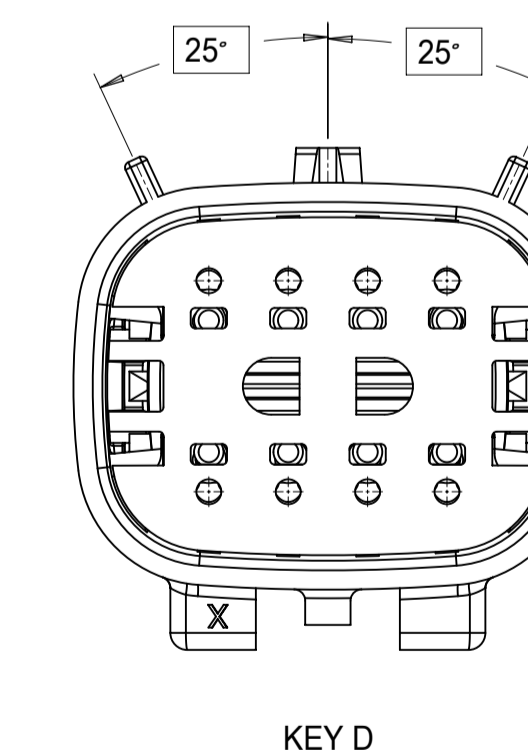

SHEET DESCRIPTION
CONFIGURATIONS

2X2 - STANDARD (STD)

2X2 - UL V0*

2X3 - STANDARD (STD)

2X3 - LENGTHENED

2X4 - STANDARD (STD)

2X6 - STANDARD (STD)

2X8 - STANDARD (STD)

2X10 - STANDARD (STD)

2X10 - UL V0*

UL V0 UNIQUE FEATURE

Partial1
SCALE 10:1

* MINOR GEOMETRY CHANGE THAN STANDARD CONFIGURATION.
SEE NOTE 2a FOR MORE INFORMATION

SYMBOLS = 0 = 0 = 0 = 0 = 0 = 0 = 0 = 0 = 0	THIS DRAWING CONTAINS INFORMATION THAT IS PROPRIETARY TO MOLEX ELECTRONIC TECHNOLOGIES, LLC AND SHOULD NOT BE USED WITHOUT WRITTEN PERMISSION		DIMENSION UNITS mm		SCALE 1.5:1		CURRENT REV DESC: EC NO: 171650 DRWN: PMANJUNATHAC 2018/01/03 CHK'D: MVANSLAMBROU 2018/02/16 APPR: MVANSLAMBROU 2018/02/16										
	GENERAL TOLERANCES (UNLESS SPECIFIED)		ANGULAR TOL ± 1.0°		4 PLACES ±		3 PLACES ±		2 PLACES ± 0.1					INITIAL REVISION: DRWN: APROFFITT 2014/04/28 APPR: VKOSHY 2014/05/14		DOCUMENT NUMBER SD-33482-0001	
	1 PLACE ± 0.2		0 PLACES ±		DRAFT WHERE APPLICABLE MUST REMAIN WITHIN DIMENSIONS		THIRD ANGLE PROJECTION 		DRAWING A1-SIZE		SERIES 33482		MATERIAL NUMBER CUSTOMER GENERAL MARKET		SHEET NUMBER 2 OF 11		

SHEET DESCRIPTION
KEY CONFIGURATIONS

2X2

2X3

2X4

THIS DRAWING CONTAINS INFORMATION THAT IS PROPRIETARY TO MOLEX ELECTRONIC TECHNOLOGIES, LLC AND SHOULD NOT BE USED WITHOUT WRITTEN PERMISSION

SYMBOLS	DIMENSION UNITS	SCALE
	mm	3:1
	GENERAL TOLERANCES (UNLESS SPECIFIED)	
	ANGULAR TOL ± 1.0°	
	4 PLACES	±
	3 PLACES	±
	2 PLACES	± 0.1
	1 PLACE	± 0.2
	0 PLACES	±
	DRAFT WHERE APPLICABLE MUST REMAIN WITHIN DIMENSIONS	