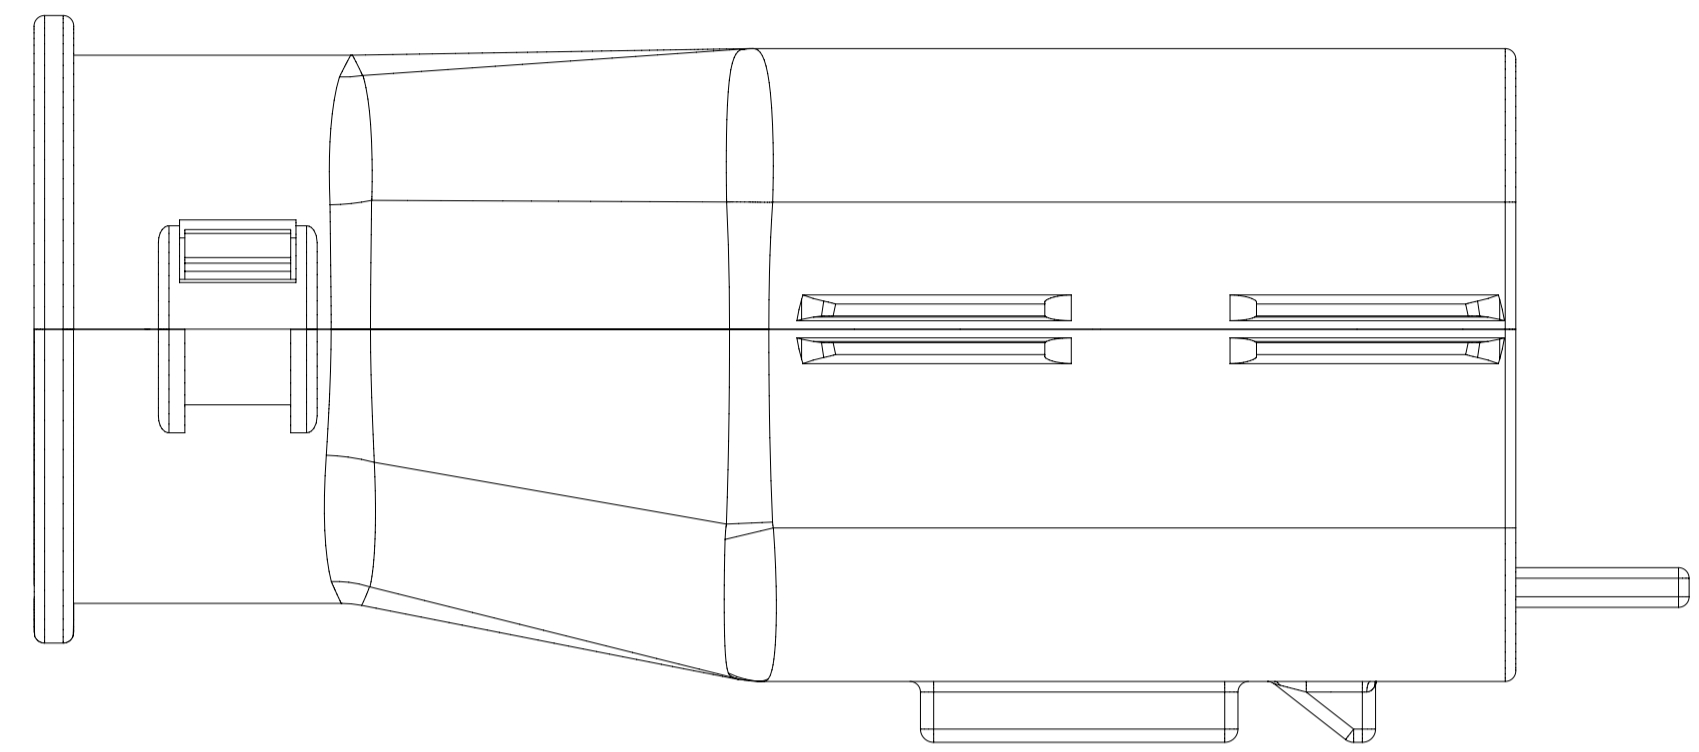

SECTION A-A

SYMBOLS ∇ = 0 ∇ = 0 ∇ = 0 ∇ = 0 ▽ = 0 ▽ = 0 ▽ = 0 ▽ = 0 ⊠ = 0 ⊠ = 0 ▽ = 0	THIS DRAWING CONTAINS INFORMATION THAT IS PROPRIETARY TO MOLEX ELECTRONIC TECHNOLOGIES, LLC AND SHOULD NOT BE USED WITHOUT WRITTEN PERMISSION		DIMENSION UNITS mm		SCALE 3.5:1	CURRENT REV DESC: EC NO: 171650 DRWN: PMANJUNATHAC 2018/01/03 CHK'D: MVANSLAMBROU 2018/02/16 APPR: MVANSLAMBROU 2018/02/16				molex MX150 BLADE DUAL ROW SEALED ASSEMBLY MAT SEAL														
	GENERAL TOLERANCES (UNLESS SPECIFIED)		ANGULAR TOL ± 1.0°		4 PLACES ±		3 PLACES ±		2 PLACES ± 0.1		1 PLACE ± 0.2		0 PLACES ±		DRAFT WHERE APPLICABLE MUST REMAIN WITHIN DIMENSIONS		THIRD ANGLE PROJECTION	DRAWING A1-SIZE	SERIES 33482	INITIAL REVISION: DRWN: APROFFITT 2014/04/28 APPR: VKOSHY 2014/05/14		PRODUCT CUSTOMER DRAWING		
DOCUMENT STATUS | P1 | RELEASE DATE | 2018/02/16 | 22:02:26				DOCUMENT NUMBER SD-33482-0001			DOC TYPE | DOC PART | REVISION PSD | 001 | E2		MATERIAL NUMBER CUSTOMER GENERAL MARKET		SHEET NUMBER 8 OF 11