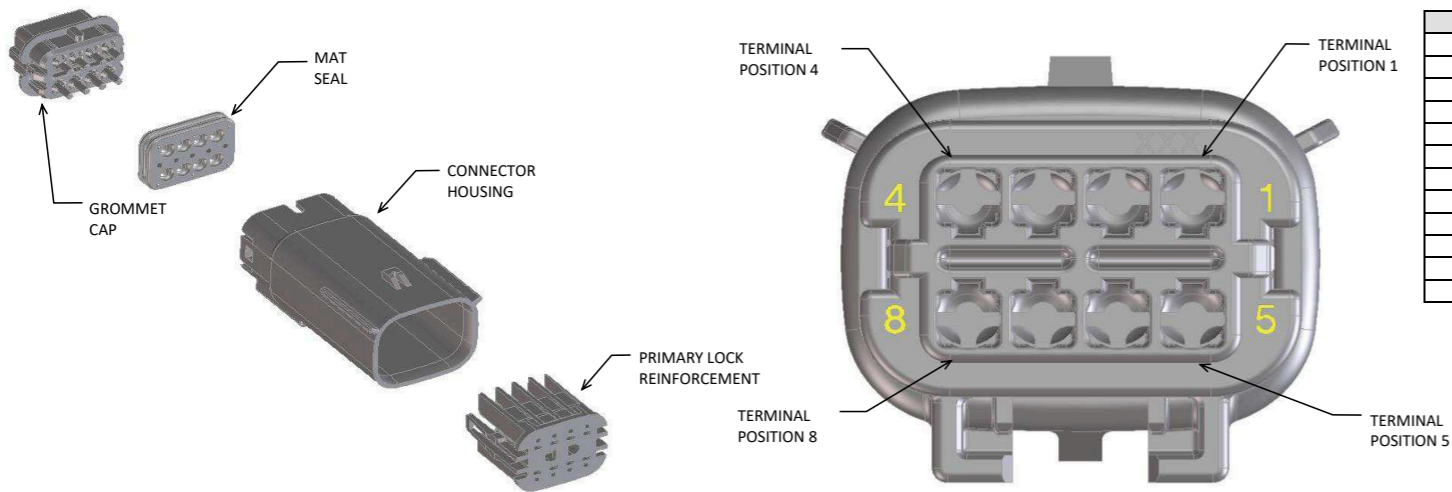

MX150 2X4 BLADE SEALED ASSEMBLY MAT SEAL

BOM AND PIN OUT SHEET

ABBREVIATION	DESCRIPTION	COLOR	MATERIAL
A-BLK	HOUSING, KEYING OPTION A	BLACK	SPS/NYLON GF20
B-LG	HOUSING, KEYING OPTION B	LIGHT GRAY	SPS/NYLON GF20
C-BR	HOUSING, KEYING OPTION C	BROWN	SPS/NYLON GF20
D-GR	HOUSING, KEYING OPTION D	GREEN	SPS/NYLON GF20
C-DG	HOUSING, KEYING OPTION C	DARK GRAY	SPS/NYLON GF20
D-SG	HOUSING, KEYING OPTION D	STONE GRAY	SPS/NYLON GF20
A-YW	HOUSING, KEYING OPTION A	YELLOW	SPS/NYLON GF20
GCP	GROMMET CAP (PLUGGED)	BLACK	SPS/NYLON GF20
GCO	GROMMET CAP (OPEN)	BLACK	SPS/NYLON GF20
PLR	PLR	NATURAL	SPS/NYLON GF20
M-R	MAT SEAL	RUST RED	INHERENTLY LUBRICATED SILICONE
M-B	MAT SEAL	ROYAL BLUE	INHERENTLY LUBRICATED SILICONE

FOR ADDITIONAL INFORMATION SEE SD-33482-0001