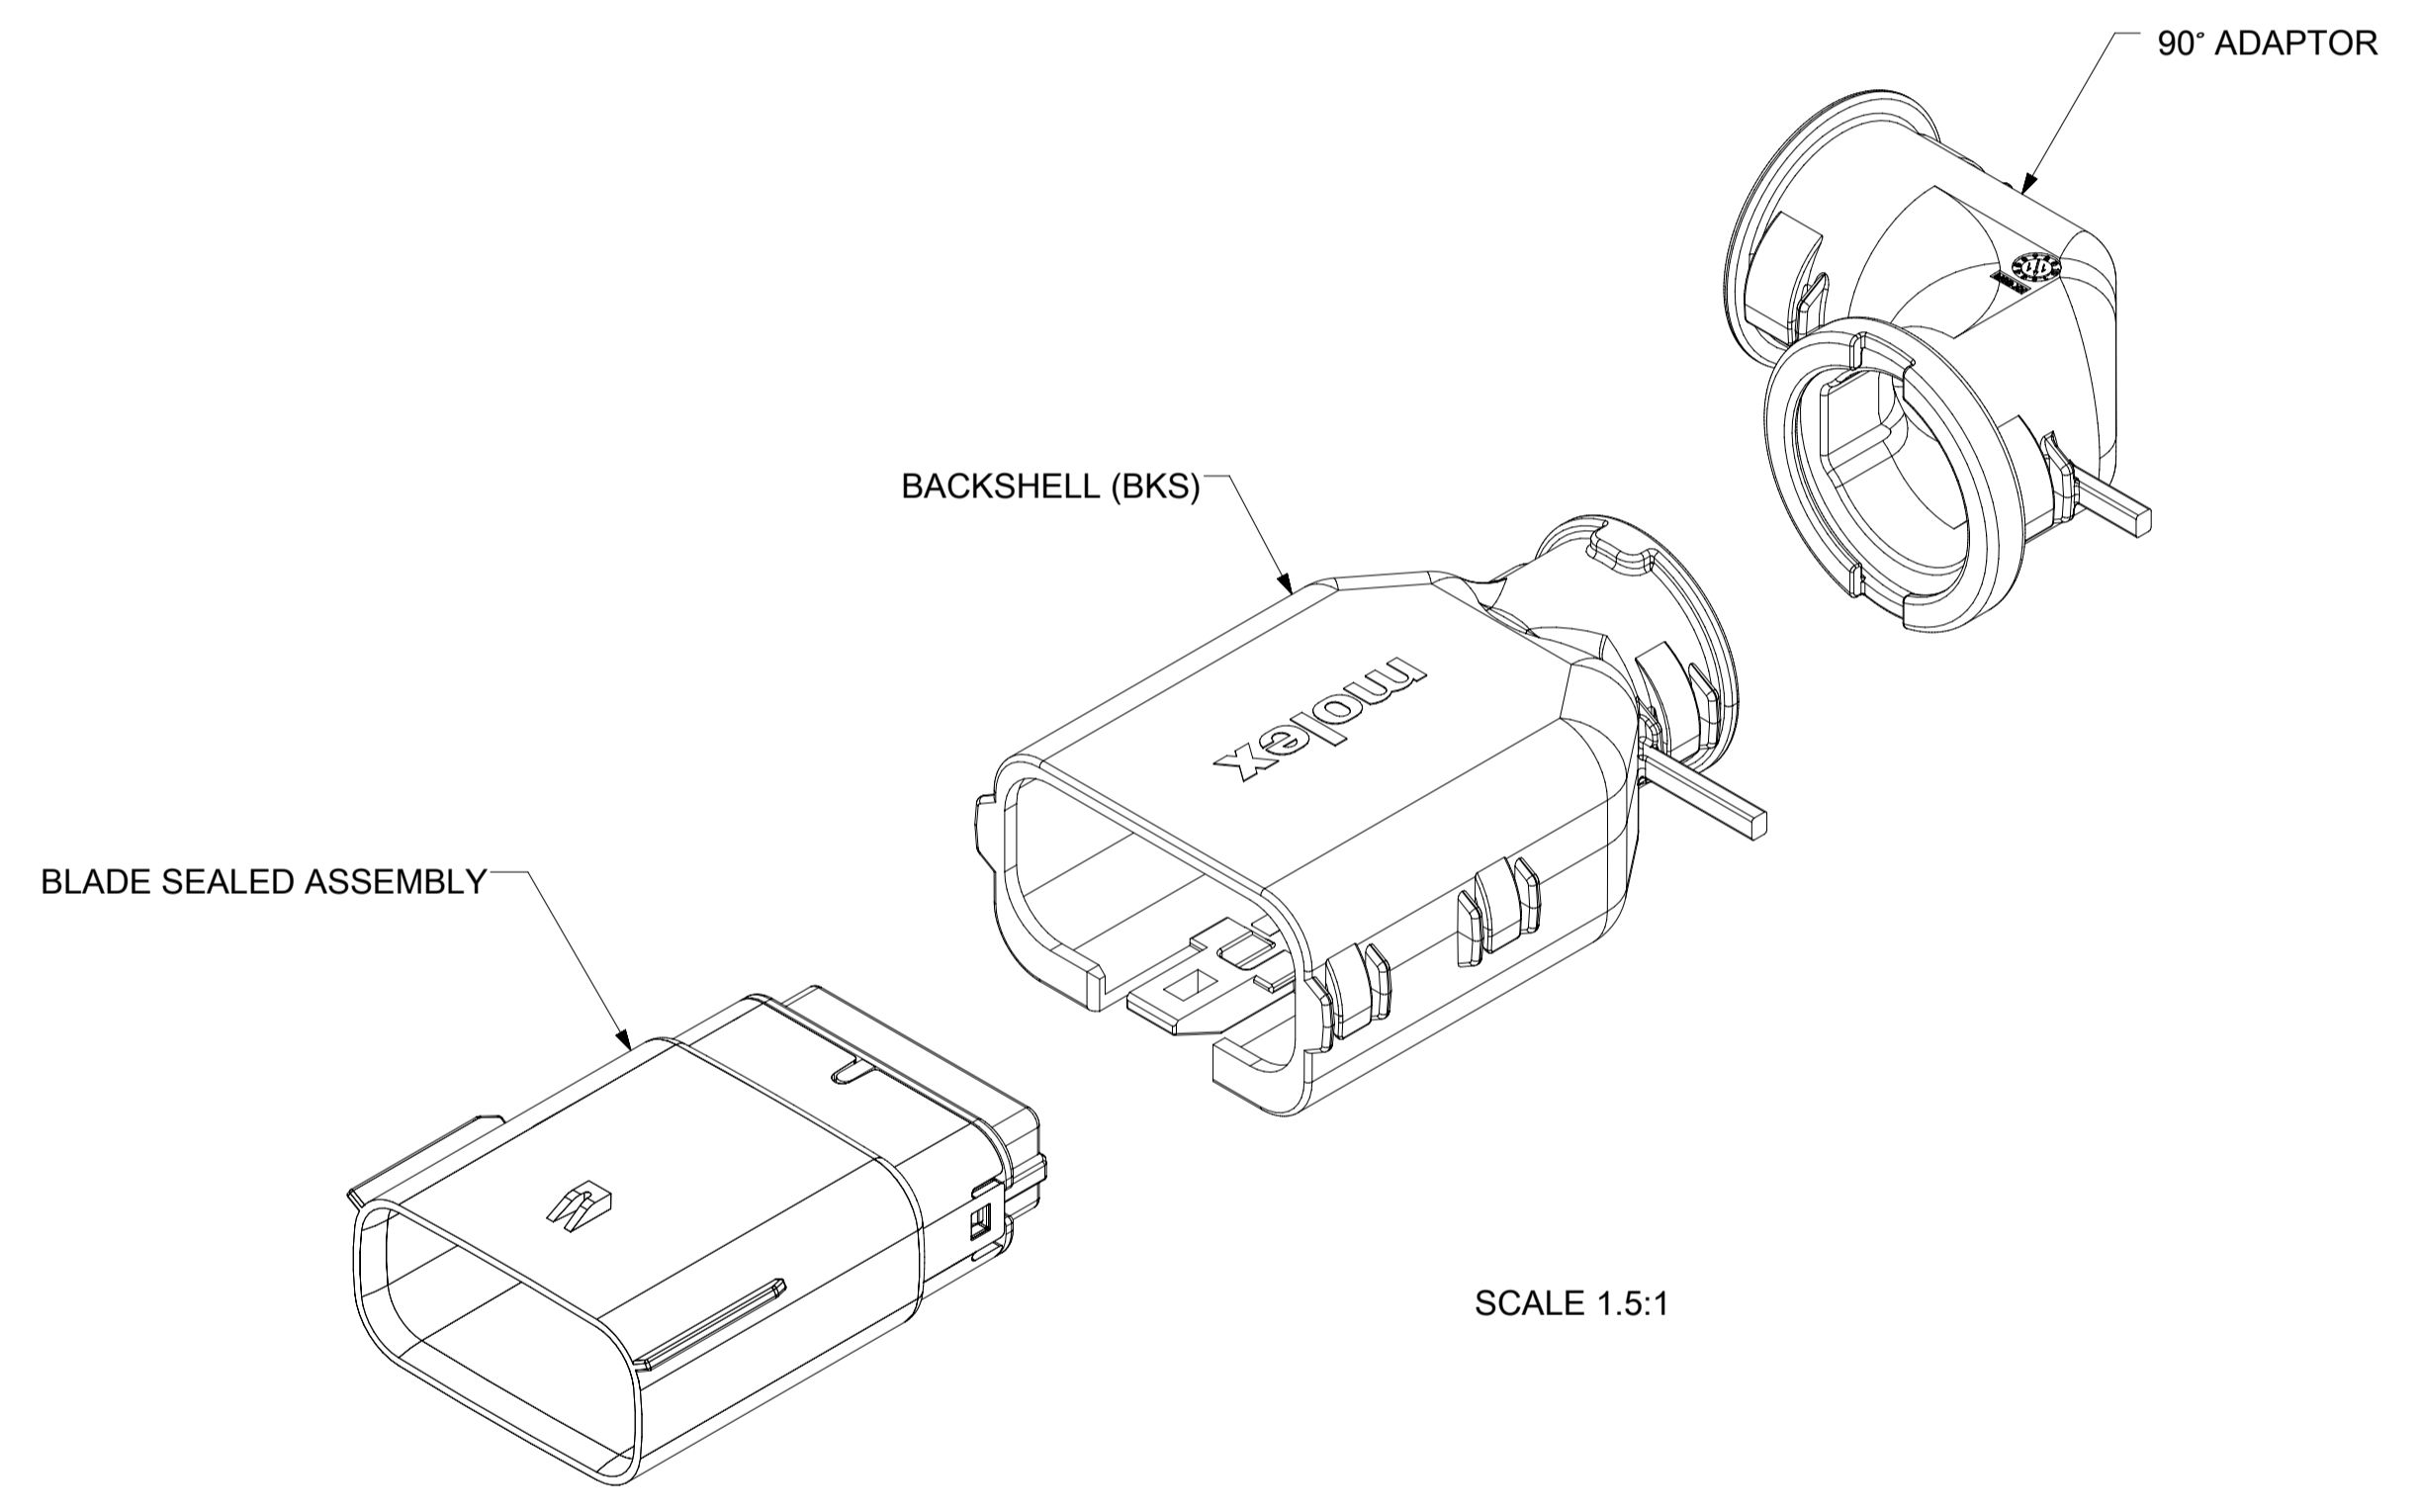

BACKSHELL CUSTOMER MODEL NUMBER LEGEND

- 34950-XXXX
2. CUSTOMER MODEL COMPONENTS
   - 0 - SCHLEMMER BACKSHELL ONLY
   - 1 - SCHLEMMER BACKSHELL & MX150 HOUSING KEY A ASSEMBLY
   - 2 - SCHLEMMER BACKSHELL & MX150 HOUSING KEY B ASSEMBLY
   - 3 - SCHLEMMER BACKSHELL & MX150 HOUSING KEY C ASSEMBLY
   - 4 - SCHLEMMER BACKSHELL & MX150 HOUSING KEY D ASSEMBLY
   - 5 - MOLEX BACKSHELL ONLY
   - 6 - MOLEX BACKSHELL & MX150 HOUSING KEY A ASSEMBLY
   - 7 - MOLEX BACKSHELL & MX150 HOUSING KEY B ASSEMBLY
   - 8 - MOLEX BACKSHELL & MX150 HOUSING KEY C ASSEMBLY
   - 9 - MOLEX BACKSHELL & MX150 HOUSING KEY D ASSEMBLY
3. BACKSHELL FEATURES
   - 1 - WITH RIBS
   - 2 - WITHOUT RIBS
   - 3 - 90° ADAPTOR
4. MX150 CIRCUIT SIZE 04, 06, 08, 12, 16, 20