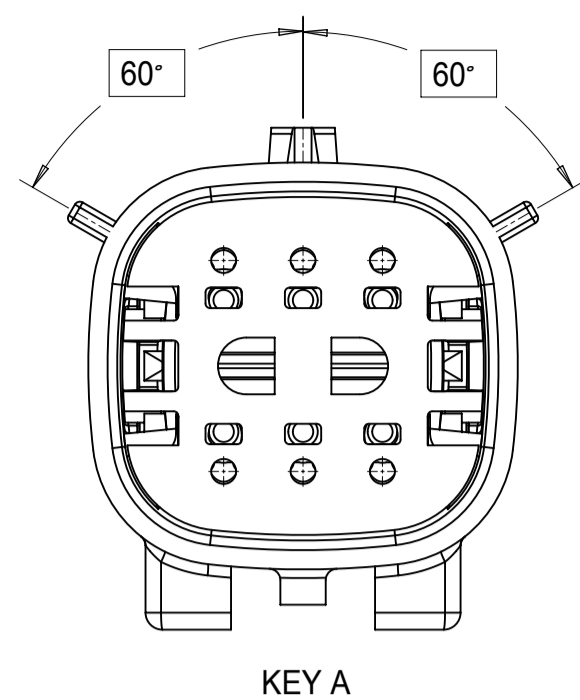

SHEET DESCRIPTION
CONFIGURATIONS

2X2 - STANDARD (STD)

2X2 - UL V0*

2X3 - STANDARD (STD)

2X3 - LENGTHENED

2X4 - STANDARD (STD)

2X6 - STANDARD (STD)

2X8 - STANDARD (STD)

2X10 - STANDARD (STD)

2X10 - UL V0*

UL V0 UNIQUE FEATURE

Partial1
SCALE 10:1

* MINOR GEOMETRY CHANGE THAN STANDARD CONFIGURATION.
SEE NOTE 2a FOR MORE INFORMATION

SYMBOLS = 0 = 0 = 0 = 0 = 0 = 0 = 0 = 0 = 0	THIS DRAWING CONTAINS INFORMATION THAT IS PROPRIETARY TO MOLEX ELECTRONIC TECHNOLOGIES, LLC AND SHOULD NOT BE USED WITHOUT WRITTEN PERMISSION		DIMENSION UNITS mm		SCALE 1.5:1		CURRENT REV DESC: EC NO: 171650 DRWN: PMANJUNATHAC 2018/01/03 CHK'D: MVANSLAMBROU 2018/02/16 APPR: MVANSLAMBROU 2018/02/16										
	GENERAL TOLERANCES (UNLESS SPECIFIED)		ANGULAR TOL ± 1.0°		4 PLACES ±		3 PLACES ±		2 PLACES ± 0.1					INITIAL REVISION: DRWN: APROFFITT 2014/04/28 APPR: VKOSHY 2014/05/14		DOCUMENT NUMBER SD-33482-0001	
	1 PLACE ± 0.2		0 PLACES ±		DRAFT WHERE APPLICABLE MUST REMAIN WITHIN DIMENSIONS		THIRD ANGLE PROJECTION 		DRAWING A1-SIZE		SERIES 33482		MATERIAL NUMBER CUSTOMER GENERAL MARKET		SHEET NUMBER 2 OF 11		

SHEET DESCRIPTION
KEY CONFIGURATIONS

2X2

2X3

2X4

THIS DRAWING CONTAINS INFORMATION THAT IS PROPRIETARY TO MOLEX ELECTRONIC TECHNOLOGIES, LLC AND SHOULD NOT BE USED WITHOUT WRITTEN PERMISSION

SYMBOLS	DIMENSION UNITS	SCALE
	mm	3:1
	GENERAL TOLERANCES (UNLESS SPECIFIED)	
	ANGULAR TOL ± 1.0°	
	4 PLACES	±
	3 PLACES	±
	2 PLACES	± 0.1
	1 PLACE	± 0.2
	0 PLACES	±
	DRAFT WHERE APPLICABLE MUST REMAIN WITHIN DIMENSIONS	