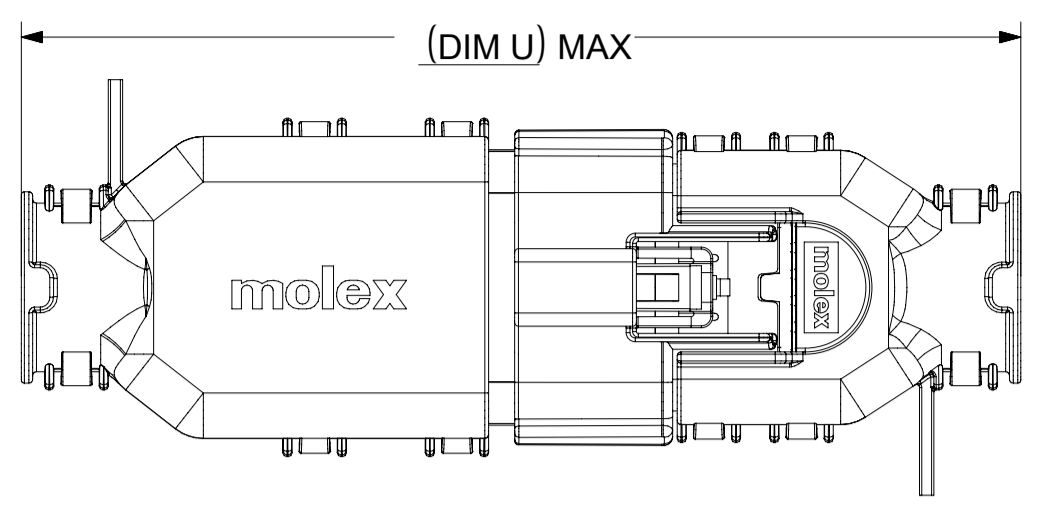

SHEET DESCRIPTION
MOLEX BACKSHELL CONFIGURATIONS

OVERALL MATED SYSTEM WITH BLADE AND RECEPTACLE BACKSHELL