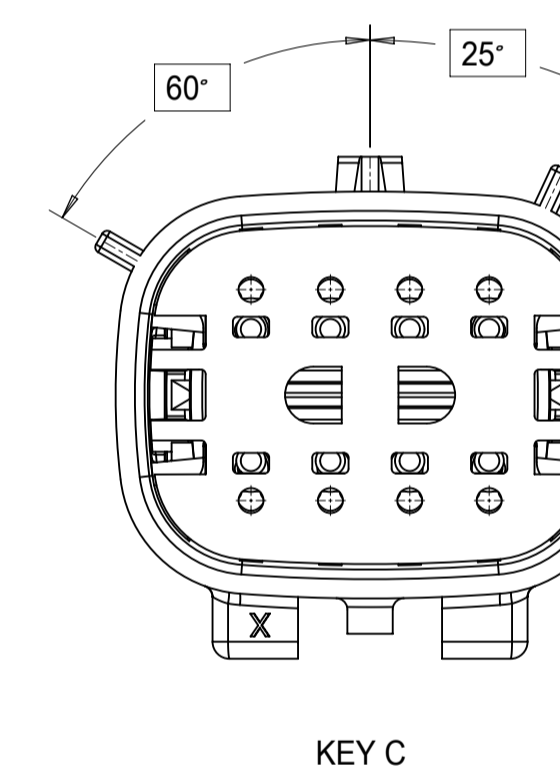

SHEET DESCRIPTION
KEY CONFIGURATIONS

2X2

2X3

2X4

THIS DRAWING CONTAINS INFORMATION THAT IS PROPRIETARY TO MOLEX ELECTRONIC TECHNOLOGIES, LLC AND SHOULD NOT BE USED WITHOUT WRITTEN PERMISSION

SYMBOLS	DIMENSION UNITS	SCALE
	mm	3:1
	GENERAL TOLERANCES (UNLESS SPECIFIED)	
	ANGULAR TOL ± 1.0°	
	4 PLACES	±
	3 PLACES	±
	2 PLACES	± 0.1
	1 PLACE	± 0.2
	0 PLACES	±
	DRAFT WHERE APPLICABLE MUST REMAIN WITHIN DIMENSIONS	