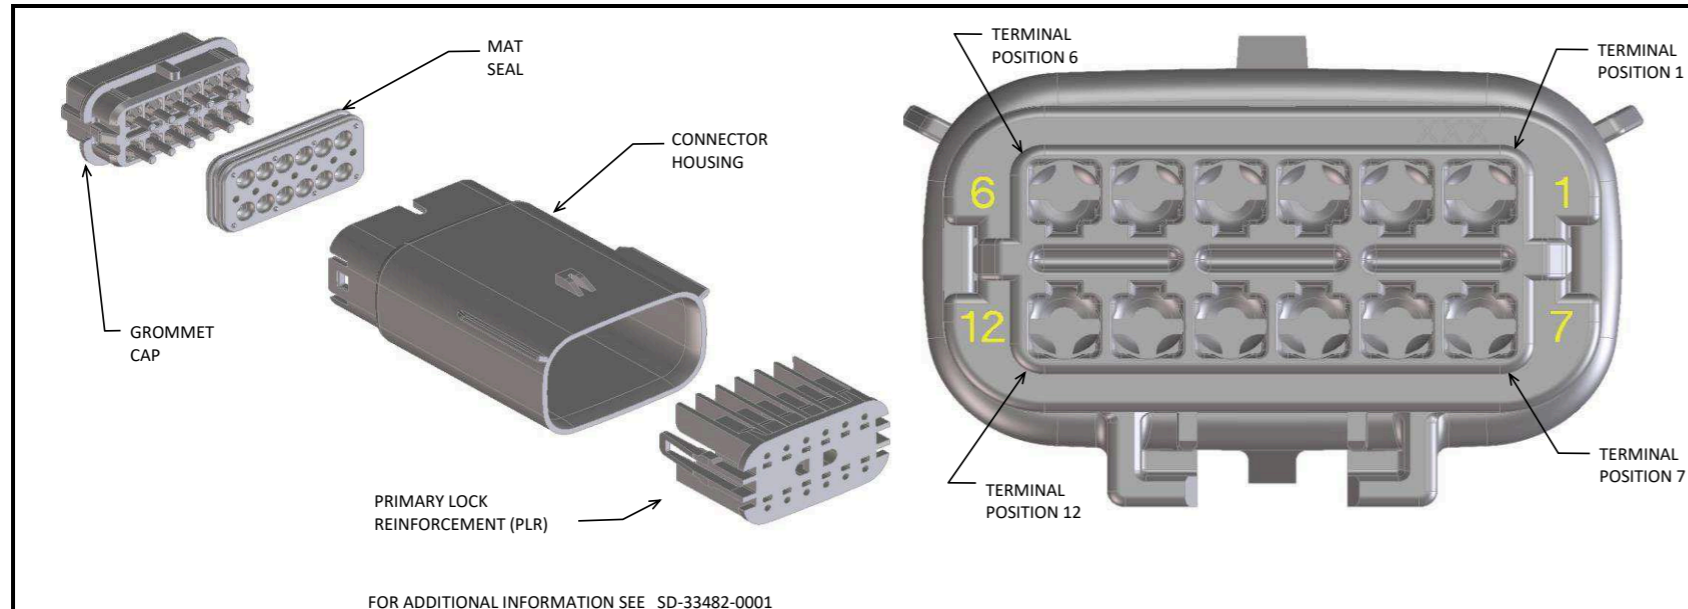

MX150 2X6 BLADE SEALED ASSY MAT SEAL
BOM AND PIN OUT SHEET

ABBREVIATION	DESCRIPTION	COLOR	MATERIAL
A-BLK	HOUSING, KEYING OPTION A	BLACK	SPS/NYLON GF20
B-LG	HOUSING, KEYING OPTION B	LIGHT GRAY	SPS/NYLON GF20
C-BR	HOUSING, KEYING OPTION C	BROWN	SPS/NYLON GF20
D-GR	HOUSING, KEYING OPTION D	GREEN	SPS/NYLON GF20
A-YL	HOUSING, KEYING OPTION A	YELLOW	SPS/NYLON GF20
C-DG	HOUSING, KEYING OPTION C	DARK GRAY	SPS/NYLON GF20
D-SG	HOUSING, KEYING OPTION D	STONE GRAY	SPS/NYLON GF20
GCP	GROMMET CAP (PLUGGED)	BLACK	SPS/NYLON GF20
PLR	PLR	NATURAL	SPS/NYLON GF20
M-R	MAT SEAL	RUST RED	INHERENTLY LUBRICATED SILICONE
M-B	MAT SEAL	ROYAL BLUE	INHERENTLY LUBRICATED SILICONE

FOR ADDITIONAL INFORMATION SEE SD-33482-0001