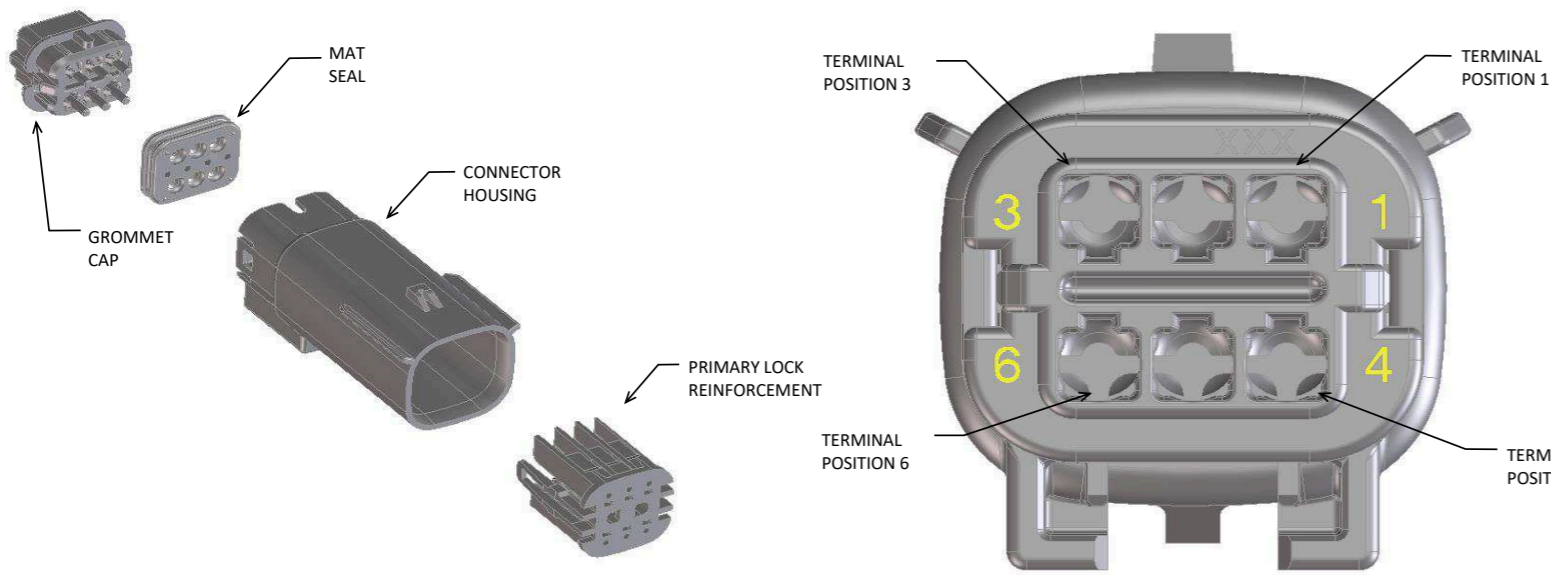

**MX150 2X3 BLADE SEALED ASSEMBLY MAT SEAL
BOM AND PIN OUT SHEET**

ABBREVIATION	DESCRIPTION	COLOR	MATERIAL
A-BLK	HOUSING, KEYING OPTION A	BLACK	SPS/NYLON GF20
B-LG	HOUSING, KEYING OPTION B	LIGHT GRAY	SPS/NYLON GF20
C-BR	HOUSING, KEYING OPTION C	BROWN	SPS/NYLON GF20
D-GR	HOUSING, KEYING OPTION D	GREEN	SPS/NYLON GF20
C-DG	HOUSING, KEYING OPTION C	DARK GRAY	SPS/NYLON GF20
D-SG	HOUSING, KEYING OPTION D	STONE GRAY	SPS/NYLON GF20
A-YW	HOUSING, KEYING OPTION A	YELLOW	SPS/NYLON GF20
GC	GROMMET CAP (STANDARD)	BLACK	SPS/NYLON GF20
GCL	GROMMET CAP (LENGTHENED)	BLACK	SPS/NYLON GF20
PLR	PLR	NATURAL	SPS/NYLON GF20
M	MAT SEAL	ROYAL BLUE	INHERENTLY LUBRICATED SILICONE

FOR ADDITIONAL INFORMATION SEE SD-33482-0001