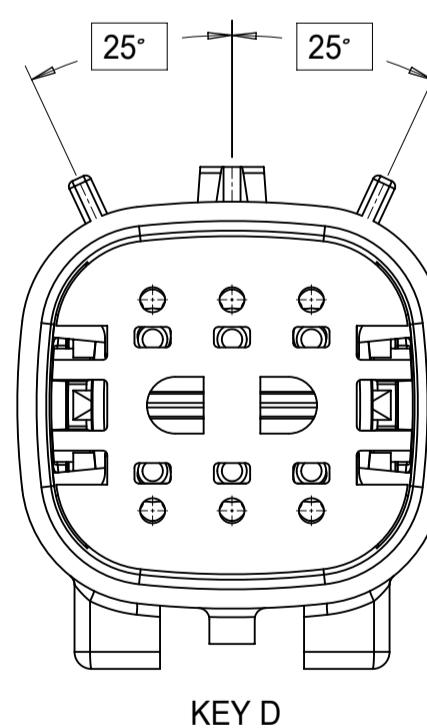

SHEET DESCRIPTION
CONFIGURATIONS

2X2 - STANDARD (STD)

2X2 - UL V0*

2X3 - STANDARD (STD)

2X3 - LENGTHENED

2X4 - STANDARD (STD)

2X6 - STANDARD (STD)

2X8 - STANDARD (STD)

2X10 - STANDARD (STD)

2X10 - UL V0*

UL V0 UNIQUE FEATURE

Partial1
SCALE 10:1

* MINOR GEOMETRY CHANGE THAN STANDARD CONFIGURATION.
SEE NOTE 2a FOR MORE INFORMATION

SYMBOLS = 0 = 0 = 0 = 0 = 0 = 0 = 0 = 0 = 0	THIS DRAWING CONTAINS INFORMATION THAT IS PROPRIETARY TO MOLEX ELECTRONIC TECHNOLOGIES, LLC AND SHOULD NOT BE USED WITHOUT WRITTEN PERMISSION		DIMENSION UNITS mm		SCALE 1.5:1		CURRENT REV DESC: EC NO: 171650 DRWN: PMANJUNATHAC 2018/01/03 CHK'D: MVANSLAMBROU 2018/02/16 APPR: MVANSLAMBROU 2018/02/16										
	GENERAL TOLERANCES (UNLESS SPECIFIED)		ANGULAR TOL ± 1.0°		4 PLACES ±		3 PLACES ±		2 PLACES ± 0.1					INITIAL REVISION: DRWN: APROFFITT 2014/04/28 APPR: VKOSHY 2014/05/14		DOCUMENT NUMBER SD-33482-0001	
	1 PLACE ± 0.2		0 PLACES ±		DRAFT WHERE APPLICABLE MUST REMAIN WITHIN DIMENSIONS		THIRD ANGLE PROJECTION 		DRAWING A1-SIZE		SERIES 33482		MATERIAL NUMBER CUSTOMER GENERAL MARKET		SHEET NUMBER 2 OF 11		

SHEET DESCRIPTION
KEY CONFIGURATIONS

2X2

2X3

2X4

THIS DRAWING CONTAINS INFORMATION THAT IS PROPRIETARY TO MOLEX ELECTRONIC TECHNOLOGIES, LLC AND SHOULD NOT BE USED WITHOUT WRITTEN PERMISSION

SYMBOLS	DIMENSION UNITS	SCALE
	mm	3:1
	GENERAL TOLERANCES (UNLESS SPECIFIED)	
	ANGULAR TOL ± 1.0°	
	4 PLACES	±
	3 PLACES	±
	2 PLACES	± 0.1
	1 PLACE	± 0.2
	0 PLACES	±
	DRAFT WHERE APPLICABLE MUST REMAIN WITHIN DIMENSIONS	