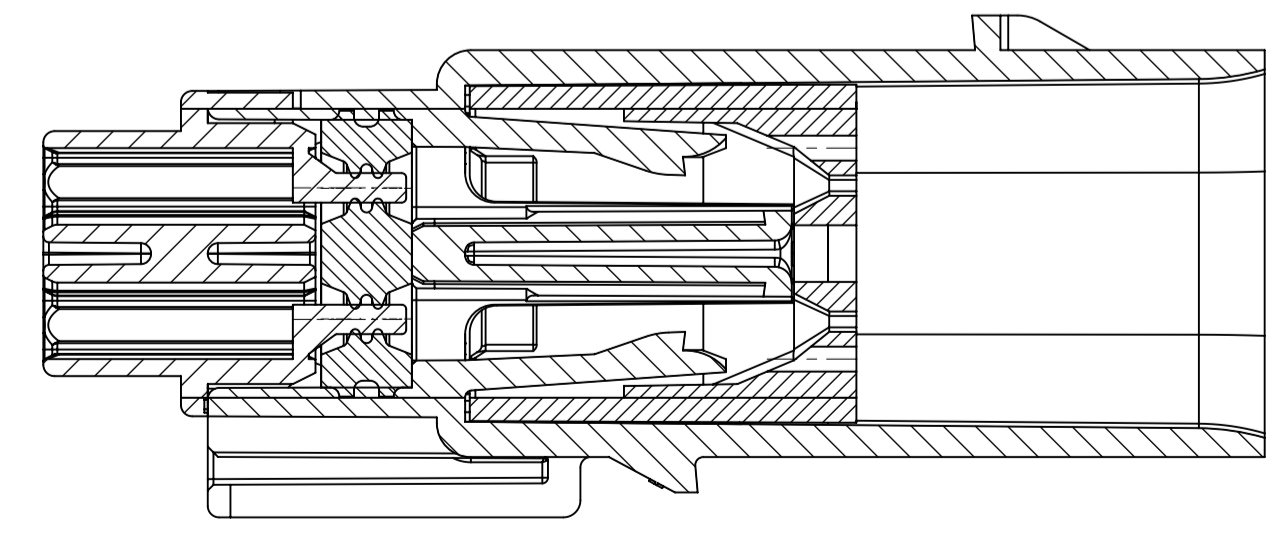

PRIMARY LOCK REINFORCEMENT (PLR) SHOWN IN FINAL-LOCK POSITION

SECTION V-V

SYMBOLS THIS DRAWING CONTAINS INFORMATION THAT IS PROPRIETARY TO MOLEX ELECTRONIC TECHNOLOGIES, LLC AND SHOULD NOT BE USED WITHOUT WRITTEN PERMISSION DIMENSION UNITS: mm SCALE: 3:1 GENERAL TOLERANCES (UNLESS SPECIFIED): ANGULAR TOL: ± 1.0° 4 PLACES: ± 3 PLACES: ± 2 PLACES: ± 0.1 1 PLACE: ± 0.2 0 PLACES: ± DRAFT WHERE APPLICABLE MUST REMAIN WITHIN DIMENSIONS		CURRENT REV DESC: EC NO: 171650 DRWN: PMANJUNATHAC 2018/01/03 CHK'D: MVANSLAMBROU 2018/02/16 APPR: MVANSLAMBROU 2018/02/16 INITIAL REVISION: DRWN: APROFFITT 2014/04/28 APPR: VKOSHY 2014/05/14		molex MX150 BLADE DUAL ROW SEALED ASSEMBLY MAT SEAL		
DOCUMENT STATUS: P1 RELEASE DATE: 2018/02/16 22:02:26		PRODUCT CUSTOMER DRAWING DOCUMENT NUMBER: SD-33482-0001 DOC TYPE: PSD DOC PART: 001 REVISION: E2		MATERIAL NUMBER: A1-SIZE CUSTOMER: GENERAL MARKET SHEET NUMBER: 5 OF 11