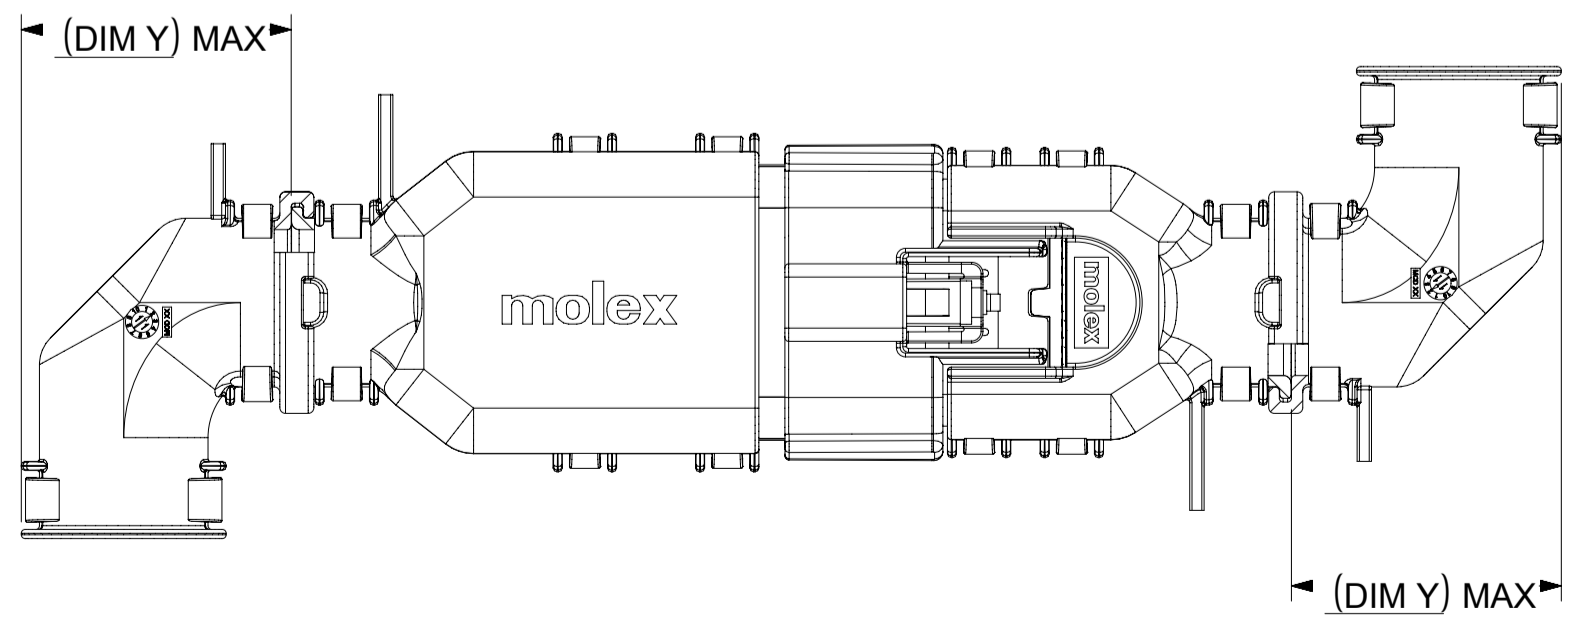

b. PRODUCT SPECIFICATION SEE:
-STANDARD CONFIGURATION: PS-33472-000
-UL V0 CONFIGURATION: TBD
CONTAINS: PRODUCT INTRODUCTION, PRODUCT SUMMARY, RATINGS (CURRENT, TEMPERATURE, SEALING, AND FLAMMABILITY), TERMINALS, WIRE DIAMETER RANGE, PRODUCT VALIDATION, AND PRODUCT DEVIATIONS.

ADD THE VALUE OF 'Y' TO THE TOTAL DIMENSION WHENEVER ADAPTOR IS USED

CHARTED DIMENSIONS

CKT	BLADE CONFIGURATION	RECEPTACLE CONFIGURATION	DIMENSIONS									
			U	V	W	X	Y	AA	AB	AC	AD	AE
2X4	STANDARD	STANDARD	115.24	94.36	93.93	75.62	32.10	32.93	32.54	32.85	31.76	56.81
2X8	STANDARD	STANDARD	132.49	102.81	102.73	84.07	36.10	45.44	45.44	42.65	45.44	68.18
2X10	STANDARD	STANDARD	132.49	102.81	102.73	84.07	36.10	45.44	45.44	42.65	45.44	68.18