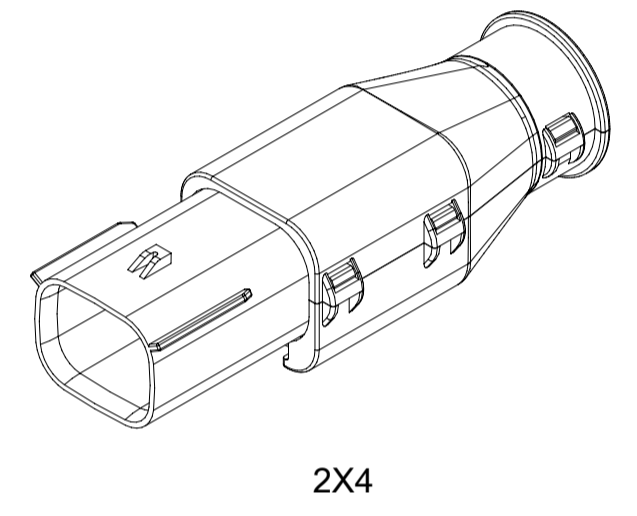

SHEET DESCRIPTION
BACKSHELL NOTES

BACKSHELL NOTES: VALID UNLESS OTHERWISE SPECIFIED

1. GENERAL:
  a. APPLICATION SPECIFICATION SEE: AS-34951-001
  -DESIGNED TO MATE WITH BLADE SEALED ASSEMBLY SPECIFIED IN MOLEX DRAWING SD-33482-0001.
  -SYSTEM TO BE USED WITH WIRE WITHIN DIAMETER RANGE OF 1.2mm TO 2.69mm.
  -COMPONENTS ARE OPTIONAL AND MUST BE PURCHASED SEPERATELY.
  -DESIGN IS OWNED BY SCHLEMMER FOR SCHLEMMER BACKSHELL.
  -DESIGN IS OWNED BY MOLEX FOR MOLEX BACKSHELL.
  -90° ADAPTOR DESIGN IS OWNED BY MOLEX.
  -FOR ADDITIONAL INFORMATION SEE THE BACKSHELL COMPONENT DRAWING SD-34950-0001.