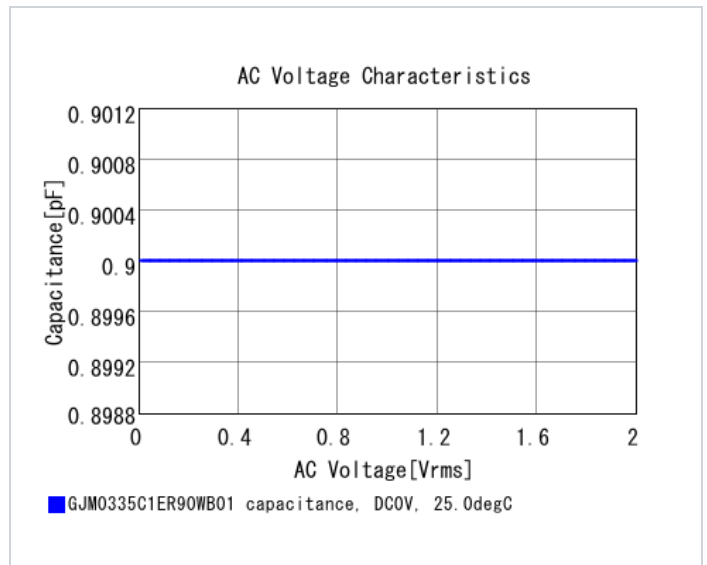

⚠ Attention

- 1.This datasheet is downloaded from the website of Murata Manufacturing Co., Ltd. Therefore, it's specifications are subject to change or our products in it may be discontinued without advance notice. Please check with our sales representatives or product engineers before ordering.
- 2.This datasheet has only typical specifications because there is no space for detailed specifications. Therefore, please review our product specifications or consult the approval sheet for product specifications before ordering.