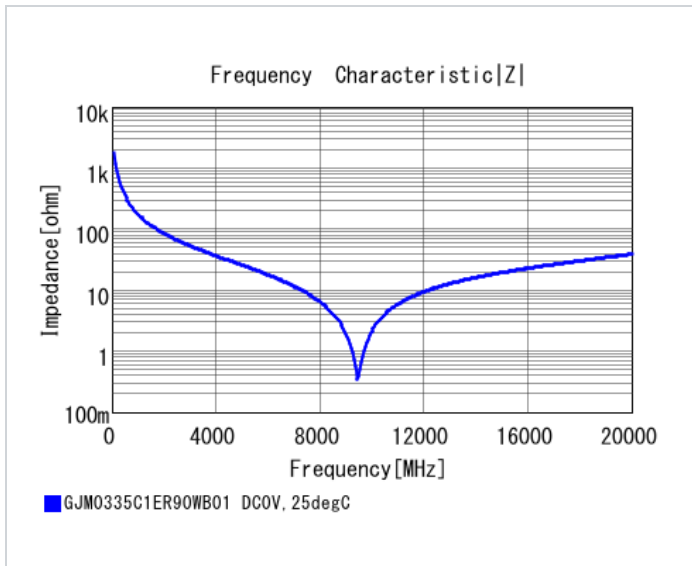

⚠ Attention

- 1.This datasheet is downloaded from the website of Murata Manufacturing Co., Ltd. Therefore, it's specifications are subject to change or our products in it may be discontinued without advance notice. Please check with our sales representatives or product engineers before ordering.
- 2.This datasheet has only typical specifications because there is no space for detailed specifications. Therefore, please review our product specifications or consult the approval sheet for product specifications before ordering.