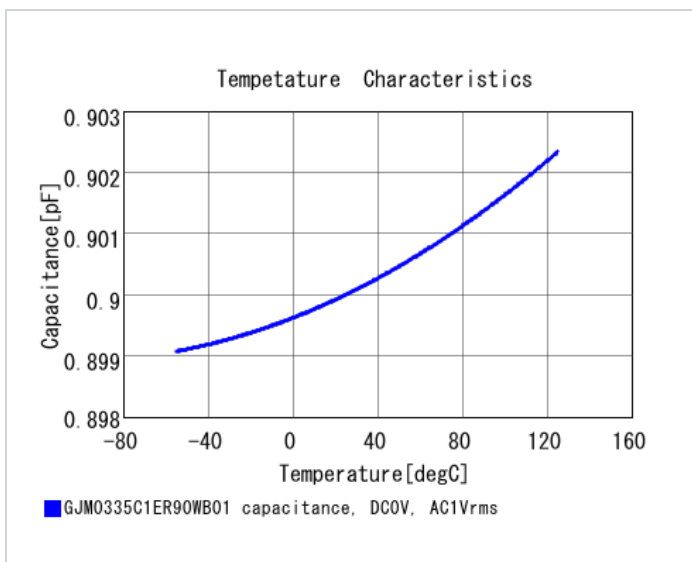

⚠ Attention

- 1.This datasheet is downloaded from the website of Murata Manufacturing Co., Ltd. Therefore, it's specifications are subject to change or our products in it may be discontinued without advance notice. Please check with our sales representatives or product engineers before ordering.
- 2.This datasheet has only typical specifications because there is no space for detailed specifications. Therefore, please review our product specifications or consult the approval sheet for product specifications before ordering.