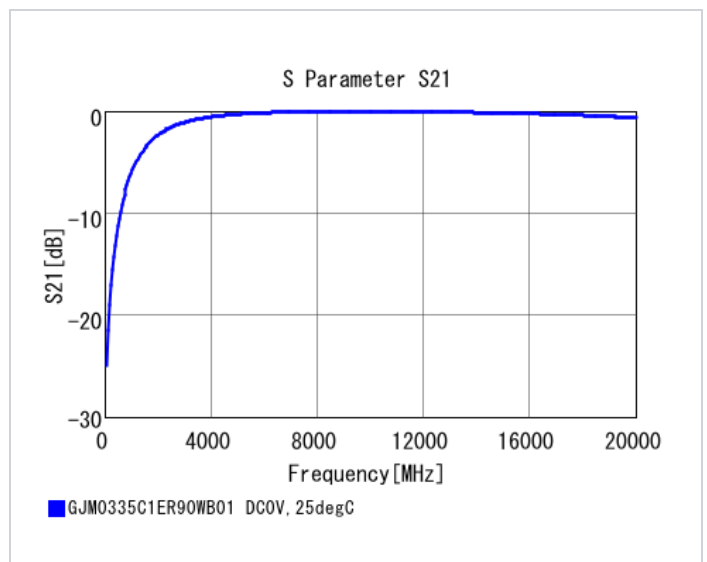

⚠ Attention

- 1.This datasheet is downloaded from the website of Murata Manufacturing Co., Ltd. Therefore, it's specifications are subject to change or our products in it may be discontinued without advance notice. Please check with our sales representatives or product engineers before ordering.
- 2.This datasheet has only typical specifications because there is no space for detailed specifications. Therefore, please review our product specifications or consult the approval sheet for product specifications before ordering.