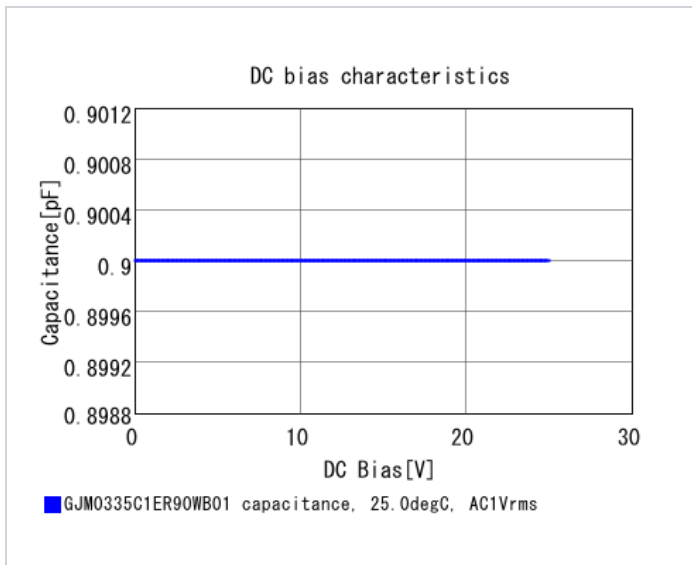

⚠ Attention

- 1.This datasheet is downloaded from the website of Murata Manufacturing Co., Ltd. Therefore, it's specifications are subject to change or our products in it may be discontinued without advance notice. Please check with our sales representatives or product engineers before ordering.
- 2.This datasheet has only typical specifications because there is no space for detailed specifications. Therefore, please review our product specifications or consult the approval sheet for product specifications before ordering.