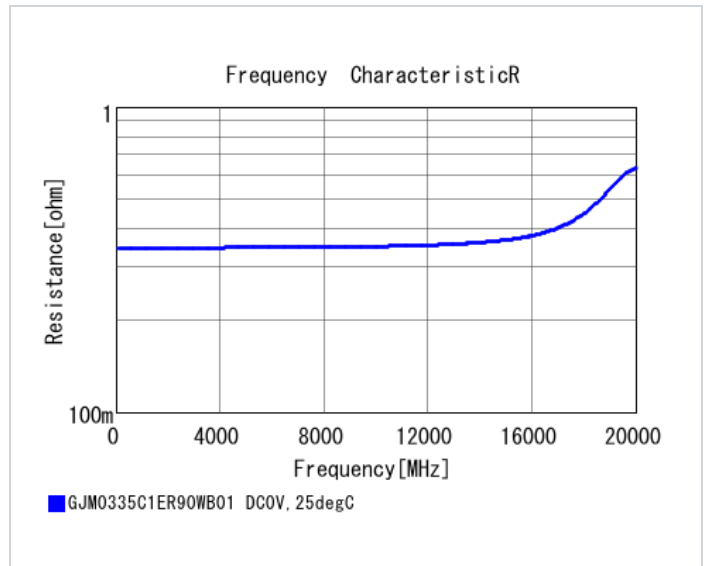

⚠ Attention

- 1.This datasheet is downloaded from the website of Murata Manufacturing Co., Ltd. Therefore, it's specifications are subject to change or our products in it may be discontinued without advance notice. Please check with our sales representatives or product engineers before ordering.
- 2.This datasheet has only typical specifications because there is no space for detailed specifications. Therefore, please review our product specifications or consult the approval sheet for product specifications before ordering.