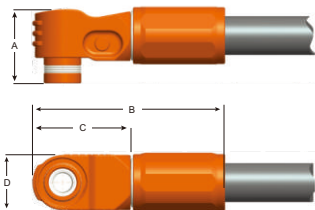

Shell Type

Right Angle Plug

Size	Plug Dimension			
	A	B	C	D
5.7mm	22.6	55.1	30.0	18.0
8.0mm	29.0	74.5	38.4	21.6
10.3mm	41.2	84.5	42.5	28.0