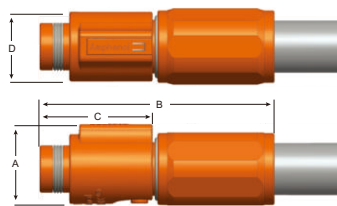

Straight Plug

Size	Plug Dimension			
	A	B	C	D
8.0mm	24.45	72.4	34.8	21.4