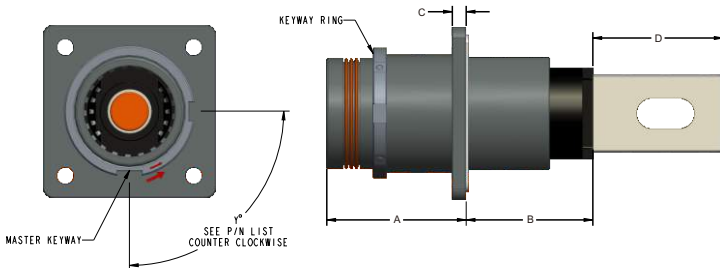

Receptacle

Size	Receptacle Dimension			
	A	B	C	D
8.0mm	25.15	22.85	2.5	23.5