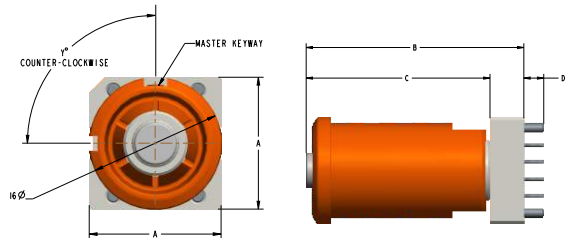

Straight Receptacle

Size	Press-Fit Termination			
	A	B	C	D
5.7mm	16.0	32.8	27.7	3.0