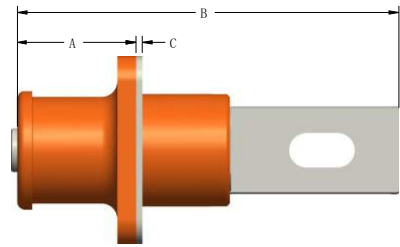

Busbar Termination

Size	Busbar Termination		
	A	B	C
5.7mm	16.5	46.7	1.0
8.0mm	19.0	61.2	1.0
10.3mm	25.8	68.8	0.3