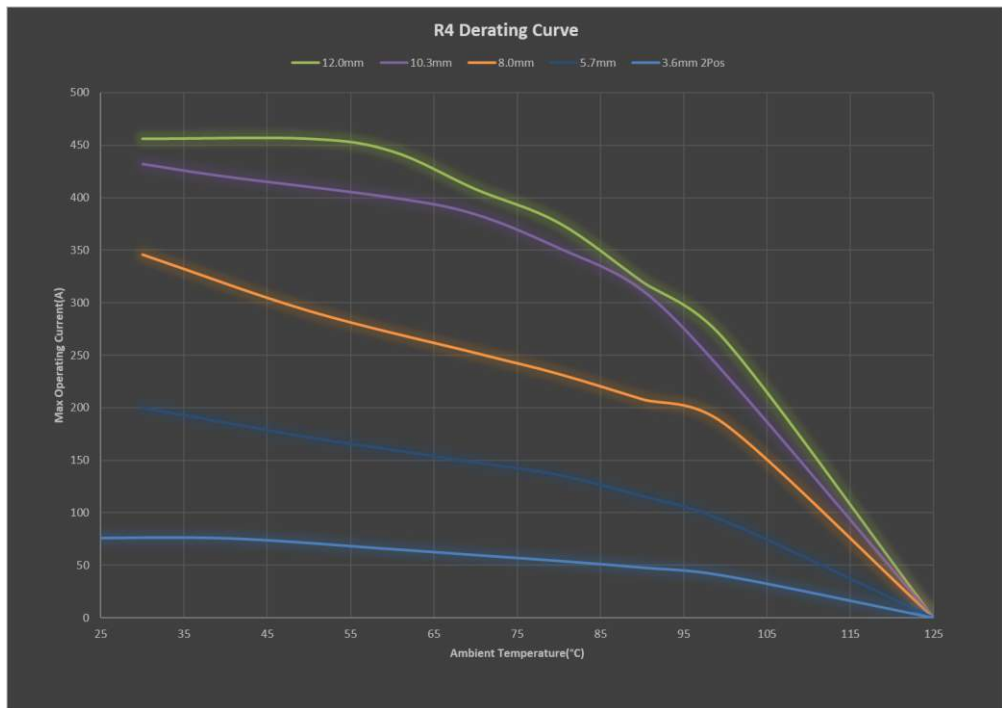

Technical Data			
Contact Size	5.7mm(120A) 8.0mm(200A) 10.3mm(350A)	IP Rating	IP67
Current Rating	100A~350A (up to 400A)	Protection	Touch Proof
Operating Voltage	1000VAC/DC	Flammability	UL 94 V-0
Operating Temp	-40°C to 125°C	Locking	Spring Locking