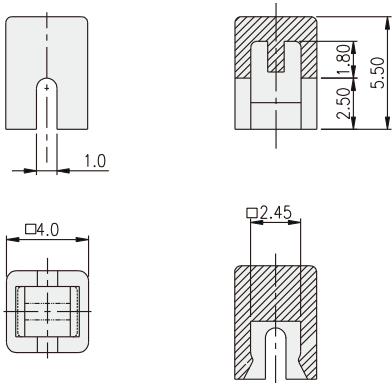

TACT SWITCH
KTSC-(6)(2) SERIES

Cap for 6x6 / 12x12
 Tact Switch

HOW TO ORDER

KTSC - [] [] []

Prod. Size: <Tactile Switch>
 2=12X12mm (Can be applied on DTS□-24)
 6=6x6mm (Can be applied on DTS□-644)

Cap Type:
 1=Square
 2=Round

Cap color:
 Y=Yellow
 B=Blue
 R=Red
 I=Ivory
 K=Black
 G=Green
 S=Salmon
 Ge=Gray

PACKAGE

<Bag>
 KTSC-2: 500 pcs
 KTSC-6: 1500 pcs

TACT SWITCH

KTSC-21

KTSC-22

KTSC-61

KTSC-62