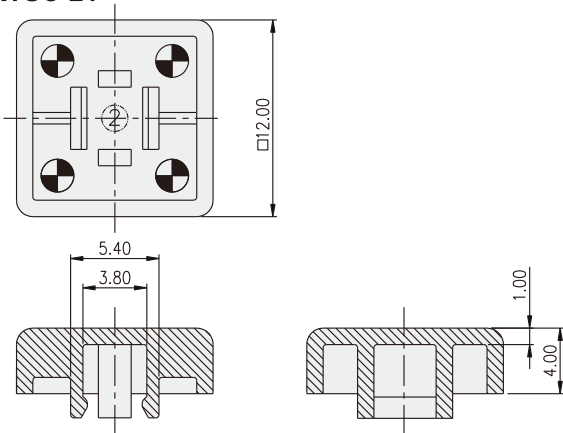

TACT SWITCH
KTSC-(6)(2) SERIES

Cap for 6x6 / 12x12
 Tact Switch

HOW TO ORDER

KTSC - [] [] []

Prod. Size: <Tactile Switch>
 2=12X12mm (Can be applied on DTS□-24)
 6=6x6mm (Can be applied on DTS□-644)

Cap Type:
 1=Square
 2=Round

Cap color:
 Y=Yellow
 B=Blue
 R=Red
 I=Ivory
 K=Black
 G=Green
 S=Salmon
 Ge=Gray

PACKAGE

<Bag>
 KTSC-2: 500 pcs
 KTSC-6: 1500 pcs

TACT SWITCH

KTSC-21

KTSC-22

KTSC-61

KTSC-62