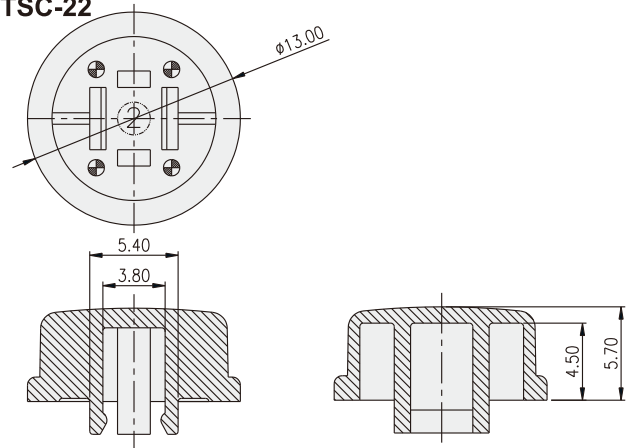

TACT SWITCH
KTSC-(6)(2) SERIES

Cap for 6x6 / 12x12
 Tact Switch

HOW TO ORDER

KTSC - [] [] []

Prod. Size: <Tactile Switch>
 2=12X12mm (Can be applied on DTS□-24)
 6=6x6mm (Can be applied on DTS□-644)

Cap Type:
 1=Square
 2=Round

Cap color:
 Y=Yellow
 B=Blue
 R=Red
 I=Ivory
 K=Black
 G=Green
 S=Salmon
 Ge=Gray

PACKAGE

<Bag>
 KTSC-2: 500 pcs
 KTSC-6: 1500 pcs

TACT SWITCH

KTSC-21

KTSC-22

KTSC-61

KTSC-62