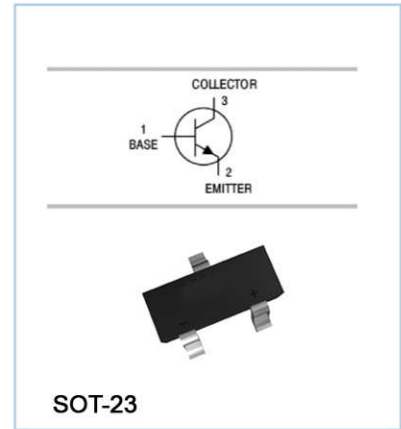

Silicon Epitaxial Planar Transistor

FEATURES

- High DC current gain: $h_{FE}=200$ TYP
($V_{CEO}=50$ V, $I_C=100$ mA)
- High Voltage: $V_{CEO}=50$ V

APPLICATIONS

- NPN Silicon Epitaxial Planar Transistor
- Audio frequency general purpose amplifier.

ORDERING INFORMATION

Type No.	Marking	Package Code
2SC1623	L4 L5 L6 L7	SOT-23

MAXIMUM RATING @ $T_a=25^{\circ}\text{C}$ unless otherwise specified

Symbol	Parameter	Value	Units
V_{CBO}	Collector-Base Voltage	60	V
V_{CEO}	Collector-Emitter Voltage	50	V
V_{EBO}	Emitter-Base Voltage	5	V
I_C	Collector Current -Continuous	100	mA
P_C	Collector Dissipation	200	mW
T_j, T_{stg}	Junction and Storage Temperature	-55~150	$^{\circ}\text{C}$