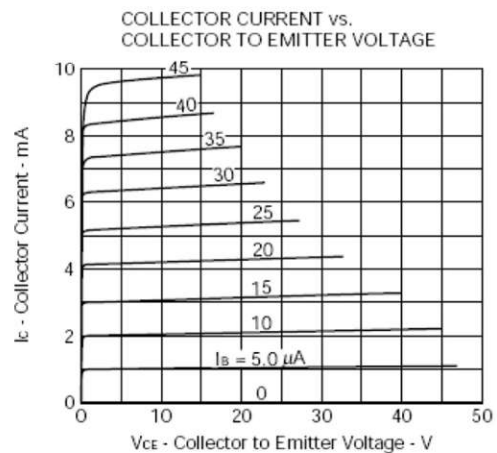

Rank	L4	L5	L6	L7
Range	90-180	135-270	200-400	300-600
Marking	L4	L5	L6	L7

Silicon Epitaxial Planar Transistor

TYPICAL CHARACTERISTICS @ $T_a=25^\circ\text{C}$ unless otherwise specified

SHIKE MAKE CONSCIOUS PRODUCT