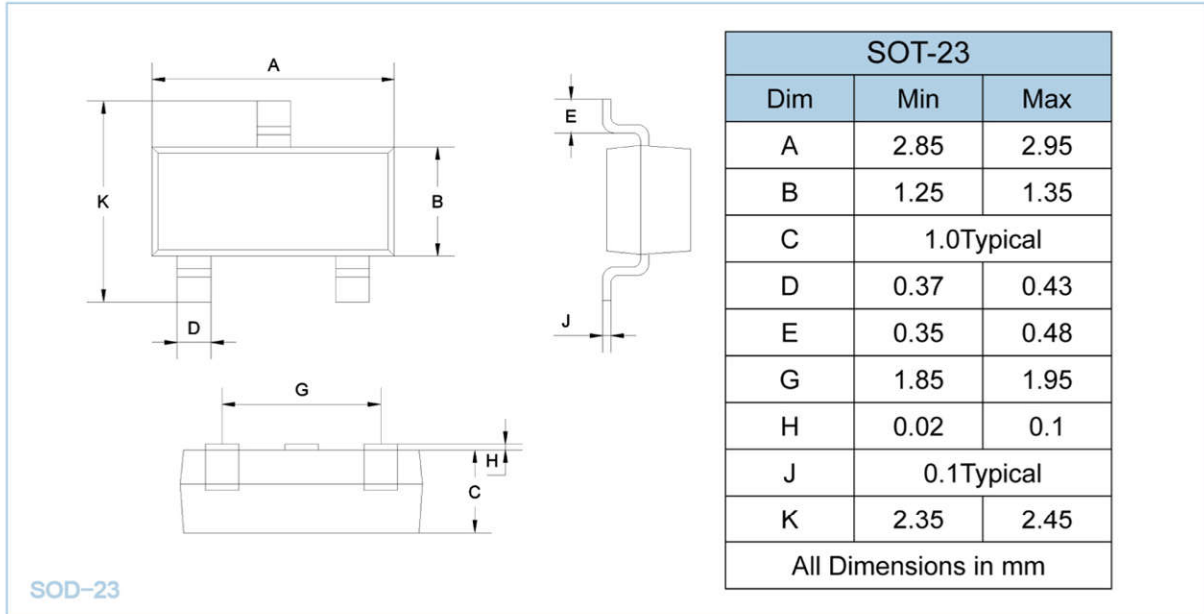

CONSCIOUS PRODUCTS BEGIN WITH CONSCIOUS PEOPLE

REV.07

Silicon Epitaxial Planar Transistor

PACKAGE OUTLINE

Plastic surface mounted package

SOLDERING FOOTPRINT

PACKAGE INFORMATION

Device	Package	Shipping
2SC1623	SOT-23	3000/Tape&Reel