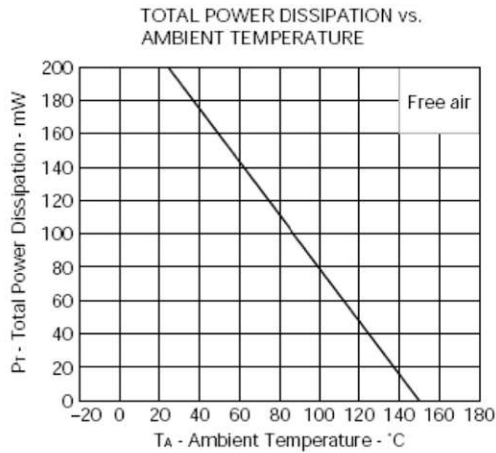

Rank	L4	L5	L6	L7
Range	90-180	135-270	200-400	300-600
Marking	L4	L5	L6	L7

Silicon Epitaxial Planar Transistor

TYPICAL CHARACTERISTICS @ $T_a=25^\circ\text{C}$ unless otherwise specified

SHIKE MAKE CONSCIOUS PRODUCT