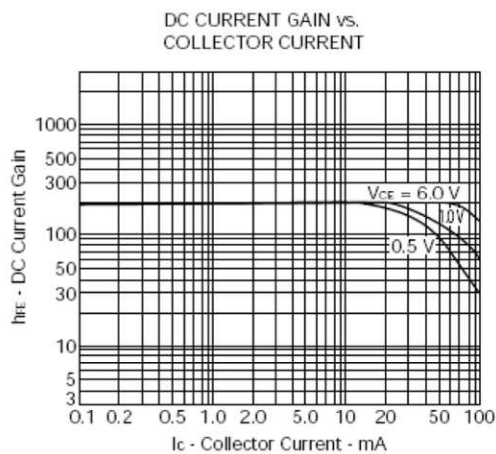

Rank	L4	L5	L6	L7
Range	90-180	135-270	200-400	300-600
Marking	L4	L5	L6	L7

Silicon Epitaxial Planar Transistor

TYPICAL CHARACTERISTICS @ $T_a=25^\circ\text{C}$ unless otherwise specified

SHIKE MAKE CONSCIOUS PRODUCT