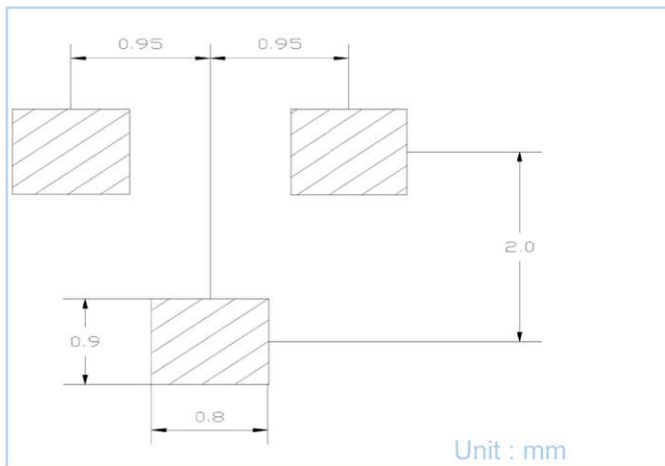

CONSCIOUS PRODUCTS BEGIN WITH CONSCIOUS PEOPLE

REV.07

Silicon Epitaxial Planar Transistor

PACKAGE OUTLINE

Plastic surface mounted package

SOLDERING FOOTPRINT

PACKAGE INFORMATION

Device	Package	Shipping
2SC1623	SOT-23	3000/Tape&Reel