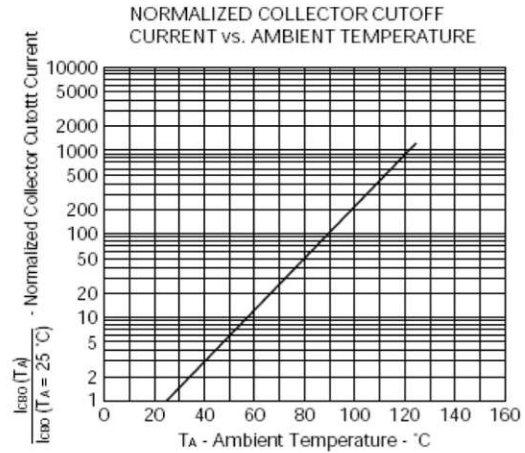

Rank	L4	L5	L6	L7
Range	90-180	135-270	200-400	300-600
Marking	L4	L5	L6	L7

Silicon Epitaxial Planar Transistor

TYPICAL CHARACTERISTICS @ $T_a=25^\circ\text{C}$ unless otherwise specified

SHIKE MAKE CONSCIOUS PRODUCT