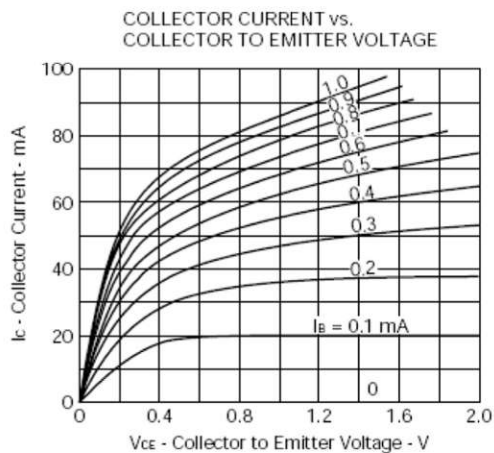

Rank	L4	L5	L6	L7
Range	90-180	135-270	200-400	300-600
Marking	L4	L5	L6	L7

Silicon Epitaxial Planar Transistor

TYPICAL CHARACTERISTICS @ $T_a=25^\circ\text{C}$ unless otherwise specified

SHIKE MAKE CONSCIOUS PRODUCT